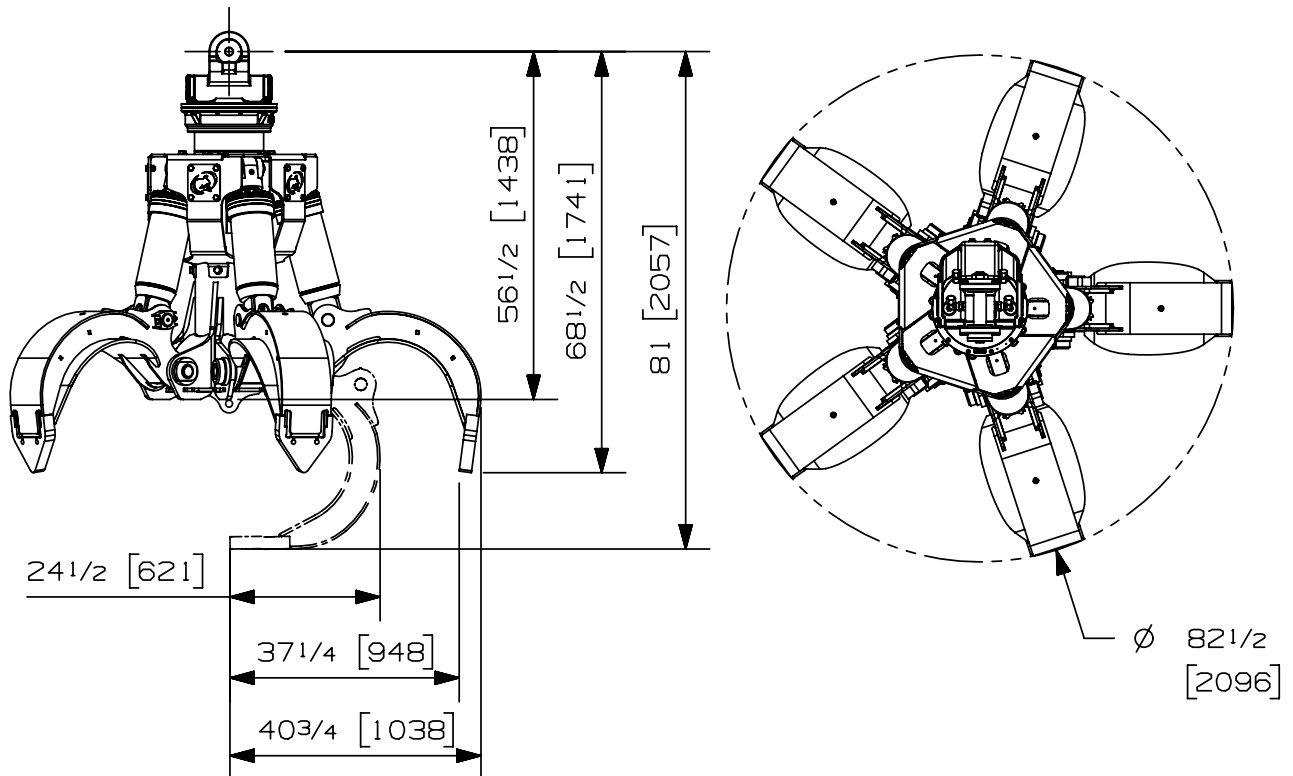

We reserve the right to change specifications and to improve our products without notice or obligation.

07005-8535
03/05/17 D.L.

Max load:	n/a lb	n/a kg
Volume:	.52 y ³	.40 m ³
Area tip to tip:	n/a ft ²	n/a m ²
Rotator lifting capacity:	50000 lb	22680 kg
Torque at relief pressure:	18630 lb-in	2105 Nm
	1450 psi	100 bars
Weight:	3395 lb	1540 kg

Rotator	Maximum pressure: 5000 psi	345 bars	Recommended flow: 9 gpm	34 l/min
Rotator recommended flow will produce a speed of 25 rpm				

Cylinder	Diameter	Recommended pressure	Pressure range	Flow range	Lock valves
Standard	3 " (76 mm)	4300 psi (296 bars)	3600-5000 psi (248-345 bars)	26-36 gpm (98-136 l/min.)	no

Grapple cylinder maximum flow will theoretically produce a complete grapple open/close cycle in 5 seconds.

Options:

-
-
-
-

web site: www.rotobec.com

email: rotobec@rotobec.com

Rotobec Inc.: Head office serving OEM's and Eastern Canada Ph: (418) 383-3002 Fax: (418) 383-5334
Rotobec West: Branch serving Western Canada and Western USA Ph: (250) 765-1161 Fax: (250) 765-0035
Rotobec USA: Branch serving Eastern and Central USA Ph: (603) 444-2103 Fax: (603) 444-0327