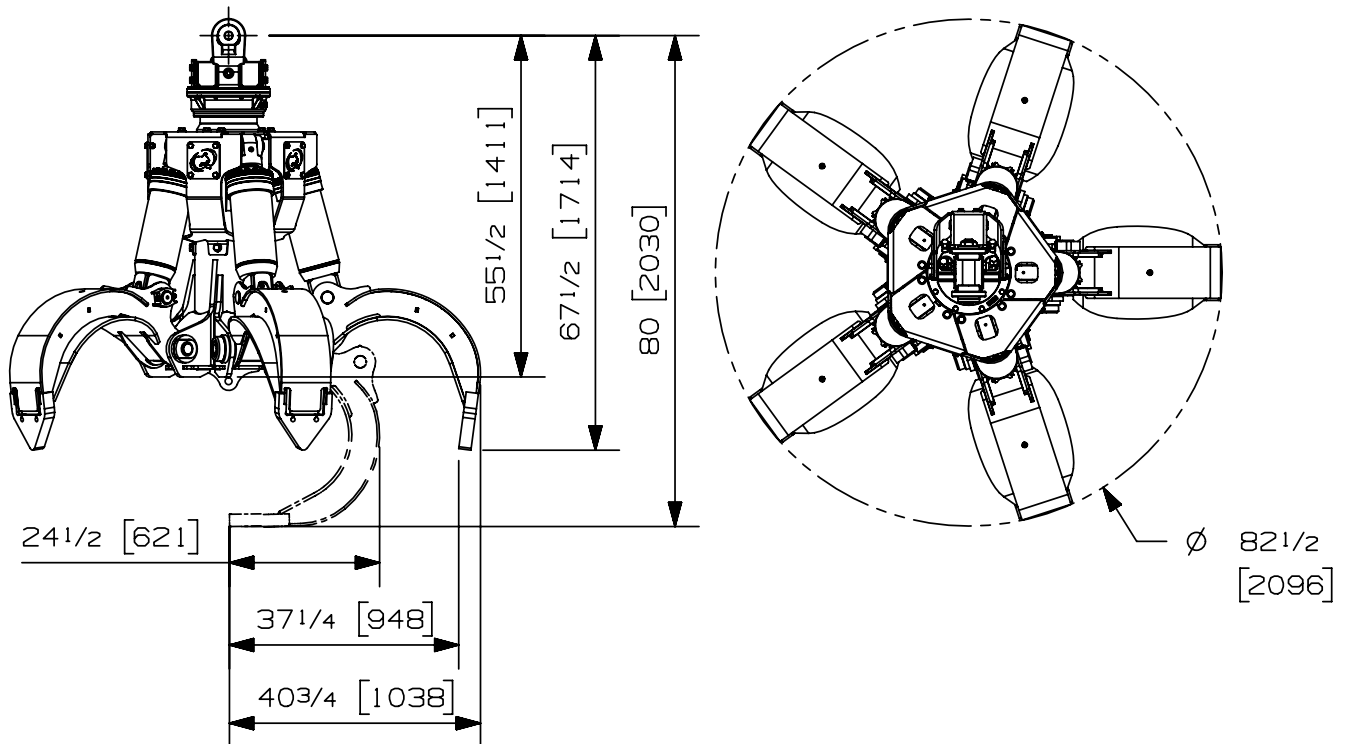

Max load:	n/a lb	n/a kg
Volume:	.52 y ³	.40 m ³
Area tip to tip:	n/a ft ²	n/a m ²
Rotator lifting capacity:	32000 lb	14515 kg
Torque at relief pressure:	16150 lb-in 1450 psi	1825 Nm 100 bars
Weight:	3275 lb	1486 kg

Rotator	Maximum pressure: 5000 psi 345 bars	Recommended flow: 9 gpm 34 l/min
Rotator recommended flow will produce a speed of 30 rpm		

Cylinder	Diameter	Recommended pressure	Pressure range	Flow range	Lock valves
Standard	3 " (76 mm)	4300 psi (296 bars)	3600-5000 psi (248-345 bars)	26-36 gpm (98-136 l/min.)	no

Grapple cylinder maximum flow will theoretically produce a complete grapple open/close cycle in 5 seconds.

Options:

-
-
-
-

web site: www.rotobec.com

email: rotobec@rotobec.com

Rotobec Inc.: Head office serving OEM's and Eastern Canada Ph: (418) 383-3002 Fax: (418) 383-5334
Rotobec West: Branch serving Western Canada and Western USA Ph: (250) 765-1161 Fax: (250) 765-0035
Rotobec USA: Branch serving Eastern and Central USA Ph: (603) 444-2103 Fax: (603) 444-0327

We reserve the right to change specifications and to improve our products without notice or obligation.

07005-8535
03/05/17 D.L.

Max load:	n/a lb	n/a kg
Volume:	.52 y ³	.40 m ³
Area tip to tip:	n/a ft ²	n/a m ²
Rotator lifting capacity:	50000 lb	22680 kg
Torque at relief pressure:	18630 lb-in	2105 Nm
	1450 psi	100 bars
Weight:	3395 lb	1540 kg