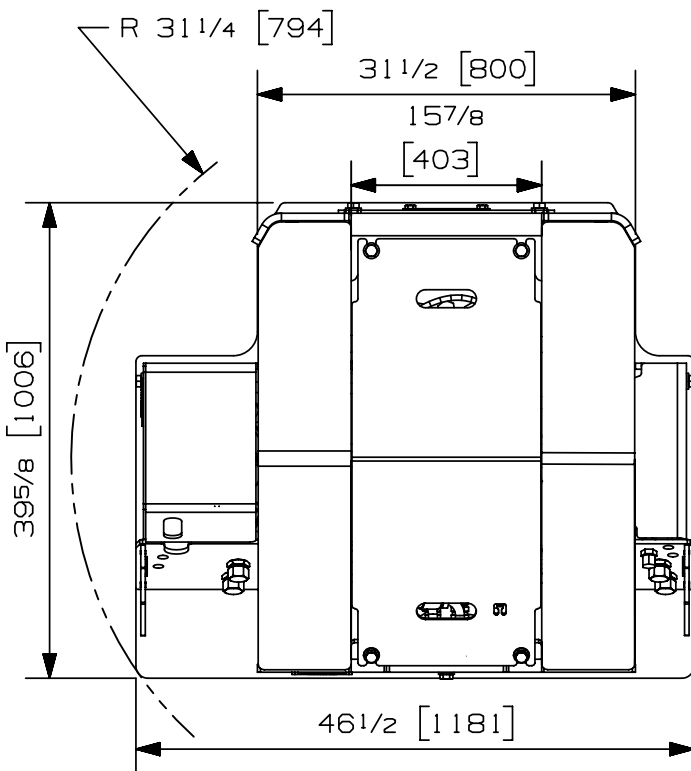

Rotator type:	Continuous	
Maximum lift capacity:	170000 lb	77111 kg
Torque at relief pressure:	218520 lb-in	24689 Nm
	2200 psi	152 bars
Speed at recommended flow:	12 rpm	
Recommended flow to motor:	32 gpm	121 l/min
Maximum pressure to motor:	5000 psi	345 bars
Maximum pressure to collector:	5000 psi	345 bars
Rotator motor inlet ports:	2 X 16 JIC	
Attachment inlet ports:	2 X 16 JIC	
Attachment outlet ports:	2 X 16 ORB - 4 X 10 ORB	
Additional inlet ports:	1 X 10 JIC	
Weight:	2220 lb	1007 kg

Options:

- Custom weld on lugging (675 lbs/ 306 kg)
- Float on swing motor (6 lbs/ 3 kg)
- 2 functions valve on swivel (150 lbs/ 68 kg)
- Positioning cylinder kit, including bracket (660 lbs/ 299 kg)
- Installation kit

Rotator type:	Continuous	
Maximum lift capacity:	170000 lb	77111 kg
Torque at relief pressure:	218520 lb-in	24689 Nm
	2200 psi	152 bars
Speed at recommended flow:	12 rpm	
Recommended flow to motor:	32 gpm	121 l/min
Maximum pressure to motor:	5000 psi	345 bars
Maximum pressure to collector:	5000 psi	345 bars
Rotator motor inlet ports:	2 X 16 JIC	
Attachment inlet ports:	2 X 16 JIC	
Attachment outlet ports:	5 X 16 ORB - 4 X 10 ORB	
Additional inlet ports:	1 X 10 JIC	
Weight:	2220 lb	1007 kg