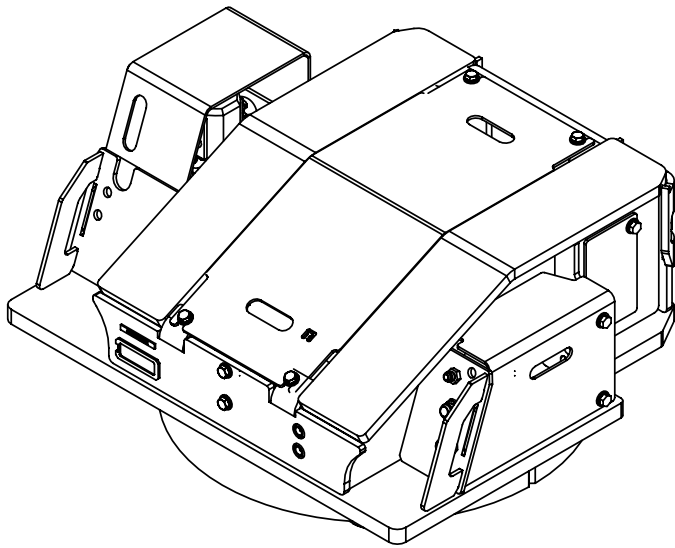

Rotator type:	Continuous	
Maximum lift capacity:	170000 lb	77111 kg
Torque at relief pressure:	218520 lb-in	24689 Nm
	2200 psi	152 bars
Speed at recommended flow:	12 rpm	
Recommended flow to motor:	32 gpm	121 l/min
Maximum pressure to motor:	5000 psi	345 bars
Maximum pressure to collector:	5000 psi	345 bars
Rotator motor inlet ports:	2 X 16 JIC	
Attachment inlet ports:	2 X 16 JIC	
Attachment outlet ports:	5 X 16 ORB - 4 X 10 ORB	
Additional inlet ports:	1 X 10 JIC	
Weight:	2220 lb	1007 kg