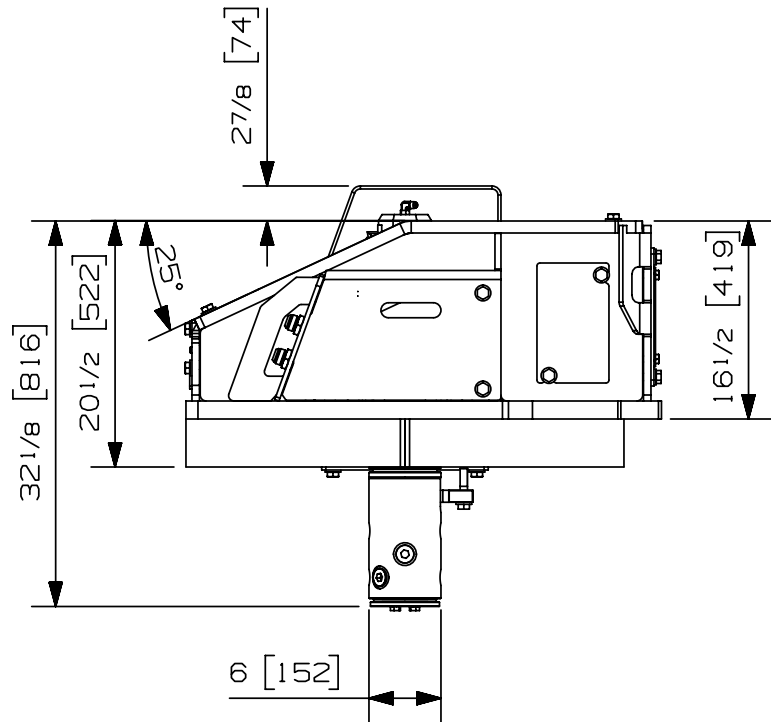

Rotator type:	Continuous	
Maximum lift capacity:	170000 lb	77111 kg
Torque at relief pressure:	218520 lb-in	24689 Nm
	2200 psi	152 bars
Speed at recommended flow:	12 rpm	
Recommended flow to motor:	32 gpm	121 l/min
Maximum pressure to motor:	5000 psi	345 bars
Maximum pressure to collector:	5000 psi	345 bars
Rotator motor inlet ports:	2 X 16 JIC	
Attachment inlet ports:	2 X 16 JIC	
Attachment outlet ports:	2 X 16 ORB - 4 X 10 ORB	
Additional inlet ports:	1 X 10 JIC	
Weight:	2220 lb	1007 kg

Options:

- Custom weld on lugging (675 lbs/ 306 kg)
- Float on swing motor (6 lbs/ 3 kg)
- 2 functions valve on swivel (150 lbs/ 68 kg)
- Positioning cylinder kit, including bracket (660 lbs/ 299 kg)
- Installation kit

Rotator type:	Continuous	
Maximum lift capacity:	170000 lb	77111 kg
Torque at relief pressure:	218520 lb-in	24689 Nm
	2200 psi	152 bars
Speed at recommended flow:	12 rpm	
Recommended flow to motor:	32 gpm	121 l/min
Maximum pressure to motor:	5000 psi	345 bars
Maximum pressure to collector:	5000 psi	345 bars
Rotator motor inlet ports:	2 X 16 JIC	
Attachment inlet ports:	2 X 16 JIC	
Attachment outlet ports:	5 X 16 ORB - 4 X 10 ORB	
Additional inlet ports:	1 X 10 JIC	
Weight:	2220 lb	1007 kg