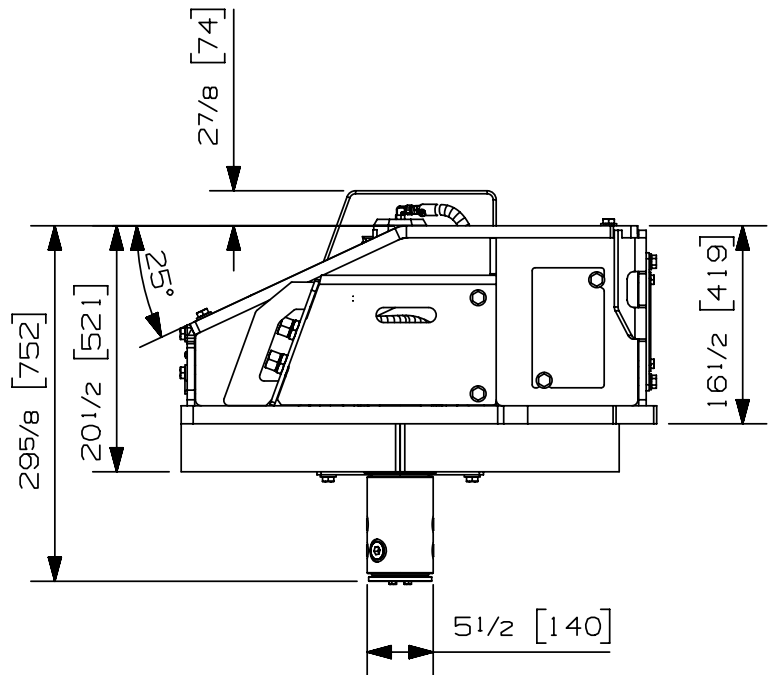

Rotator type:	Continuous	
Maximum lift capacity:	170000 lb	77111 kg
Torque at relief pressure:	218520 lb-in	24689 Nm
	2200 psi	152 bars
Speed at recommended flow:	12 rpm	
Recommended flow to motor:	32 gpm	121 l/min
Maximum pressure to motor:	5000 psi	345 bars
Maximum pressure to collector:	5000 psi	345 bars
Rotator motor inlet ports:	2 X 16 JIC	
Attachment inlet ports:	2 X 16 JIC	
Attachment outlet ports:	2 X 16 ORB - 4 X 10 ORB	
Additional inlet ports:	1 X 10 JIC	
Weight:	2220 lb	1007 kg

Options:

- Custom weld on lugging (675 lbs/ 306 kg)
- Float on swing motor (6 lbs/ 3 kg)
- 2 functions valve on swivel (150 lbs/ 68 kg)
- Positioning cylinder kit, including bracket (660 lbs/ 299 kg)
- Installation kit

Rotator type:	Continuous	
Maximum lift capacity:	170000 lb	77111 kg
Torque at relief pressure:	218520 lb-in	24689 Nm
	2200 psi	152 bars
Speed at recommended flow:	12 rpm	
Recommended flow to motor:	32 gpm	121 l/min
Maximum pressure to motor:	5000 psi	345 bars
Maximum pressure to collector:	5000 psi	345 bars
Rotator motor inlet ports:	2 X 16 JIC	
Attachment inlet ports:	2 X 16 JIC	
Attachment outlet ports:	5 X 16 ORB - 4 X 10 ORB	
Additional inlet ports:	1 X 10 JIC	
Weight:	2220 lb	1007 kg