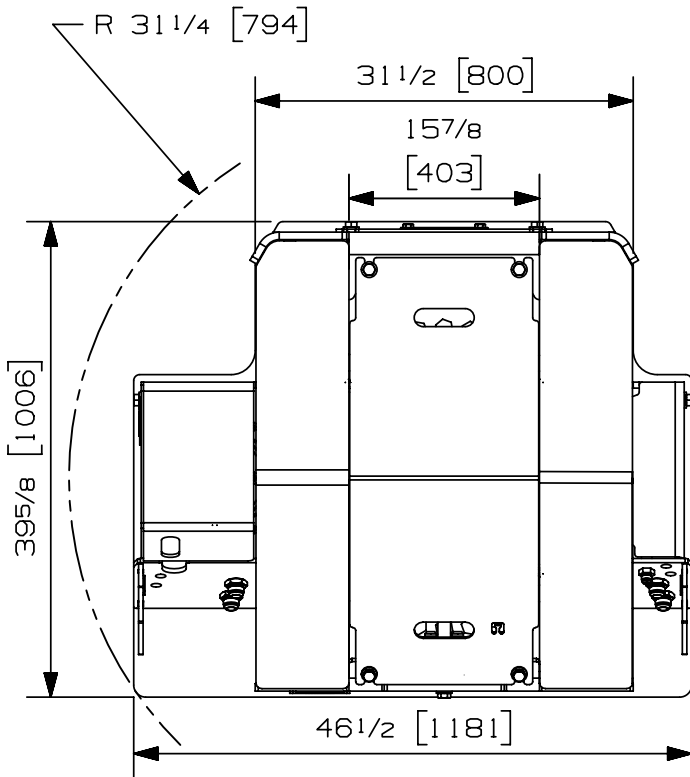

Rotator type:	Continuous	
Maximum lift capacity:	170000 lb	77111 kg
Torque at relief pressure:	218520 lb-in	24689 Nm
	2200 psi	152 bars
Speed at recommended flow:	12 rpm	
Recommended flow to motor:	32 gpm	121 l/min
Maximum pressure to motor:	5000 psi	345 bars
Maximum pressure to collector:	5000 psi	345 bars
Rotator motor inlet ports:	2 X 16 JIC	
Attachment inlet ports:	2 X 16 JIC	
Attachment outlet ports:	2 X 16 ORB - 4 X 10 ORB	
Additional inlet ports:	1 X 10 JIC	
Weight:	2220 lb	1007 kg

Options:

- Custom weld on lugging (675 lbs/ 306 kg)
- Float on swing motor (6 lbs/ 3 kg)
- 2 functions valve on swivel (150 lbs/ 68 kg)
- Positioning cylinder kit, including bracket (660 lbs/ 299 kg)
- Installation kit

Rotator type:	Continuous	
Maximum lift capacity:	170000 lb	77111 kg
Torque at relief pressure:	218520 lb-in	24689 Nm
	2200 psi	152 bars
Speed at recommended flow:	12 rpm	
Recommended flow to motor:	32 gpm	121 l/min
Maximum pressure to motor:	5000 psi	345 bars
Maximum pressure to collector:	5000 psi	345 bars
Rotator motor inlet ports:	2 X 16 JIC	
Attachment inlet ports:	2 X 16 JIC	
Attachment outlet ports:	5 X 16 ORB - 4 X 10 ORB	
Additional inlet ports:	1 X 10 JIC	
Weight:	2220 lb	1007 kg