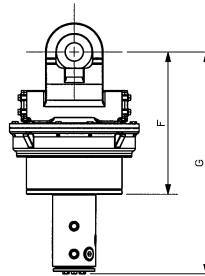

Reference	Dimension
A	9 in. (229 mm)
B	18 in. (457 mm)
C	9 in. (229 mm)
D	21 1/2 in. (546 mm)
E	25 1/4 in. (641 mm)
F	19 3/4 in. (502 mm)
G	30 7/8 in. (784 mm)
H	12 1/4 in. (311 mm)
I	8 1/8 in. (206 mm)
J	*
K	
L	

Front view