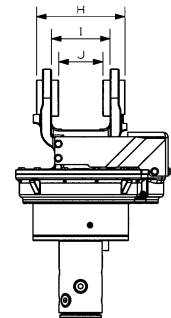

ROTOBEC™

Rotator

RT-1004-3

Rotator type	Continuous, sealed
Maximum lift capacity	100000 lb (45360 kg)
Torque at relief pressure	14910 in.lb (1685 Nm) @ 1160 psi (80 bars)
Speed at recommended flow	20 rpm
Recommended flow	8 gpm (30 l/min.)
Maximum pressure to motor	5000 psi (345 bars)
Maximum pressure to cylinders	5000 psi (345 bars)
Rotator motor ports	2 x 10 JIC
Collector upper ports	4 x 12 JIC
Collector lower ports	4 x 10 ORB + 3 x 16 ORB
Weight	685 lb (311 kg)

Reference	Dimension
A	9 in. (229 mm)
B	18 in. (457 mm)
C	9 in. (229 mm)
D	21 1/2 in. (546 mm)
E	25 1/4 in. (641 mm)
F	19 3/4 in. (502 mm)
G	30 7/8 in. (784 mm)
H	12 1/4 in. (311 mm)
I	8 1/8 in. (206 mm)
J	*
K	
L	

Side view

* Dimensions may vary.

web site: www.rotobec.com

e-mail: rotobec@rotobec.com

Rotobec Inc.: Head office serving OEM's and Eastern Canada
Rotobec West: Branch serving Western Canada and Western USA
Rotobec USA: Branch serving Eastern and Central USA

Ph: (418) 383-3002   Fax: (418) 383-5334
Ph: (250) 765-1161   Fax: (250) 765-0035
Ph: (603) 444-2103   Fax: (603) 444-0327