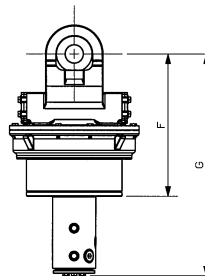

Reference	Dimension
A	9 in. (229 mm)
B	18 in. (457 mm)
C	9 in. (229 mm)
D	21 1/2 in. (546 mm)
E	25 1/4 in. (641 mm)
F	19 3/4 in. (502 mm)
G	30 7/8 in. (784 mm)
H	12 1/4 in. (311 mm)
I	8 1/8 in. (206 mm)
J	*
K	
L	

Front view