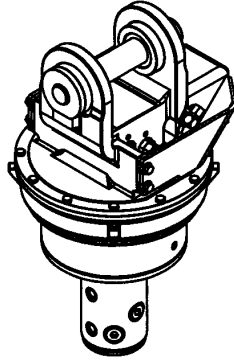

ROTOBEC™

Rotator

RT-1004-3