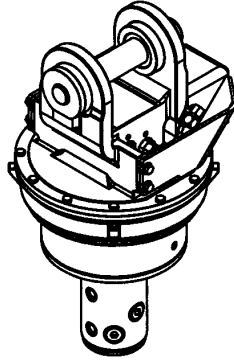

ROTOBEC™

Rotator

RT-1002-STD-1