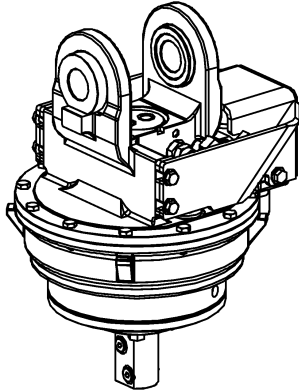

ROTOBEC™

Rotator

RT-502-STD-2

Rotator type	Continuous, sealed
Maximum lift capacity	50000 lb (22680 kg)
Torque at relief pressure	18630 in.lb (2105 Nm) @ 1450 psi (100 bars)
Speed at recommended flow	25 rpm
Recommended flow	9 gpm (34 l/min.)
Maximum pressure to motor	5000 psi (345 bars)
Maximum pressure to cylinders	5000 psi (345 bars)
Rotator motor ports	2 x 10 JIC
Collector upper ports	2 x 12 JIC
Collector lower ports	4 x 08 ORB
Weight	455 lb (206 kg)

Reference	Dimension
A	7 3/4 in. (197 mm)
B	15 1/2 in. (394 mm)
C	7 3/4 in. (197 mm)
D	19 1/8 in. (486 mm)
E	22 7/8 in. (581 mm)
F	16 7/8 in. (429 mm)
G	22 5/8 in. (575 mm)
H	9 5/8 in. (244 mm)
I	6 1/8 in. (156 mm)
J	*
K	
L	

Top view

Reference	Dimension
A	7 3/4 in. (197 mm)
B	15 1/2 in. (394 mm)
C	7 3/4 in. (197 mm)
D	19 1/8 in. (486 mm)
E	22 7/8 in. (581 mm)
F	16 7/8 in. (429 mm)
G	26 1/4 in. (667 mm)
H	9 5/8 in. (244 mm)
I	6 1/8 in. (156 mm)
J	*
K	
L	