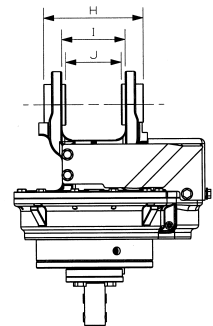

ROTOBEC™

Rotator

RT-502-STD-2

Rotator type	Continuous, sealed
Maximum lift capacity	50000 lb (22680 kg)
Torque at relief pressure	18630 in.lb (2105 Nm) @ 1450 psi (100 bars)
Speed at recommended flow	25 rpm
Recommended flow	9 gpm (34 l/min.)
Maximum pressure to motor	5000 psi (345 bars)
Maximum pressure to cylinders	5000 psi (345 bars)
Rotator motor ports	2 x 10 JIC
Collector upper ports	2 x 12 JIC
Collector lower ports	4 x 08 ORB
Weight	455 lb (206 kg)

Reference	Dimension
A	7 3/4 in. (197 mm)
B	15 1/2 in. (394 mm)
C	7 3/4 in. (197 mm)
D	19 1/8 in. (486 mm)
E	22 7/8 in. (581 mm)
F	16 7/8 in. (429 mm)
G	22 5/8 in. (575 mm)
H	9 5/8 in. (244 mm)
I	6 1/8 in. (156 mm)
J	*
K	
L	

Side view

* Dimensions may vary.

no relief valve

web site: www.rotobec.com

e-mail: rotobec@rotobec.com

Rotobec Inc.: Head office serving OEM's and Eastern Canada
Rotobec West: Branch serving Western Canada and Western USA
Rotobec USA: Branch serving Eastern and Central USA

Ph: (418) 383-3002 Fax: (418) 383-5334
Ph: (250) 765-1161 Fax: (250) 765-0035
Ph: (603) 444-2103 Fax: (603) 444-0327