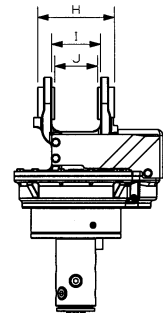

ROTOBEC™

Rotator

RT-504-3

Rotator type	Continuous, sealed
Maximum lift capacity	50000 lb (22680 kg)
Torque at relief pressure	14910 in.lb (1685 Nm) @ 1160 psi (80 bars)
Speed at recommended flow	25 rpm
Recommended flow	9 gpm (34 l/min.)
Maximum pressure to motor	5000 psi (345 bars)
Maximum pressure to cylinders	5000 psi (345 bars)
Rotator motor ports	2 x 10 JIC
Collector upper ports	4 x 12 JIC
Collector lower ports	4 x 08 ORB + 3 x 12 ORB
Weight	445 lb (202 kg)

Reference	Dimension
A	7 3/4 in. (197 mm)
B	15 1/2 in. (394 mm)
C	7 3/4 in. (197 mm)
D	19 1/8 in. (486 mm)
E	22 7/8 in. (581 mm)
F	16 7/8 in. (429 mm)
G	26 1/4 in. (667 mm)
H	9 5/8 in. (244 mm)
I	6 1/8 in. (156 mm)
J	*
K	
L	

Front view

Side view

* Dimensions may vary.

web site: www.rotobec.com

e-mail: rotobec@rotobec.com

Rotobec Inc.: Head office serving OEM's and Eastern Canada
Rotobec West: Branch serving Western Canada and Western USA
Rotobec USA: Branch serving Eastern and Central USA

Ph: (418) 383-3002 Fax: (418) 383-5334
Ph: (250) 765-1161 Fax: (250) 765-0035
Ph: (603) 444-2103 Fax: (603) 444-0327