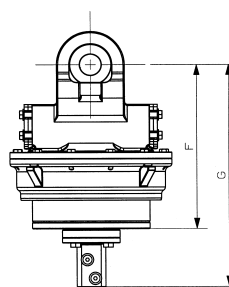

ROTOBEC™

Rotator

RT-502-STD-2

Rotator type	Continuous, sealed
Maximum lift capacity	50000 lb (22680 kg)
Torque at relief pressure	18630 in.lb (2105 Nm) @ 1450 psi (100 bars)
Speed at recommended flow	25 rpm
Recommended flow	9 gpm (34 l/min.)
Maximum pressure to motor	5000 psi (345 bars)
Maximum pressure to cylinders	5000 psi (345 bars)
Rotator motor ports	2 x 10 JIC
Collector upper ports	2 x 12 JIC
Collector lower ports	4 x 08 ORB
Weight	455 lb (206 kg)

Reference	Dimension
A	7 3/4 in. (197 mm)
B	15 1/2 in. (394 mm)
C	7 3/4 in. (197 mm)
D	19 1/8 in. (486 mm)
E	22 7/8 in. (581 mm)
F	16 7/8 in. (429 mm)
G	22 5/8 in. (575 mm)
H	9 5/8 in. (244 mm)
I	6 1/8 in. (156 mm)
J	*
K	
L	

Front view

* Dimensions may vary.

no relief valve

web site: www.rotobec.com

e-mail: rotobec@rotobec.com

Rotobec Inc.: Head office serving OEM's and Eastern Canada
Rotobec West: Branch serving Western Canada and Western USA
Rotobec USA: Branch serving Eastern and Central USA

Ph: (418) 383-3002 Fax: (418) 383-5334
Ph: (250) 765-1161 Fax: (250) 765-0035
Ph: (603) 444-2103 Fax: (603) 444-0327