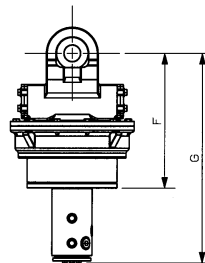

Reference	Dimension
A	7 3/4 in. (197 mm)
B	15 1/2 in. (394 mm)
C	7 3/4 in. (197 mm)
D	19 1/8 in. (486 mm)
E	22 7/8 in. (581 mm)
F	16 7/8 in. (429 mm)
G	26 1/4 in. (667 mm)
H	9 5/8 in. (244 mm)
I	6 1/8 in. (156 mm)
J	*
K	
L	

Front view