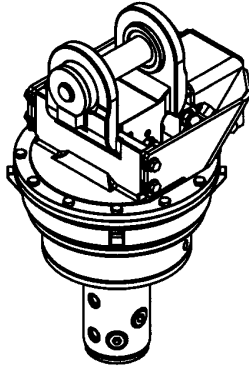

Reference	Dimension
A	7 3/4 in. (197 mm)
B	15 1/2 in. (394 mm)
C	7 3/4 in. (197 mm)
D	19 1/8 in. (486 mm)
E	22 7/8 in. (581 mm)
F	16 7/8 in. (429 mm)
G	22 5/8 in. (575 mm)
H	9 5/8 in. (244 mm)
I	6 1/8 in. (156 mm)
J	*
K	
L	

Top view

Front view

Side view

* Dimensions may vary.

no relief valve

web site: www.rotobec.com

e-mail: rotobec@rotobec.com

Rotobec Inc.: Head office serving OEM's and Eastern Canada
Rotobec West: Branch serving Western Canada and Western USA
Rotobec USA: Branch serving Eastern and Central USA

Ph: (418) 383-3002 Fax: (418) 383-5334
Ph: (250) 765-1161 Fax: (250) 765-0035
Ph: (603) 444-2103 Fax: (603) 444-0327

ROTOBEC™

Rotator

RT-504-3

Rotator type	Continuous, sealed
Maximum lift capacity	50000 lb (22680 kg)
Torque at relief pressure	14910 in.lb (1685 Nm) @ 1160 psi (80 bars)
Speed at recommended flow	25 rpm
Recommended flow	9 gpm (34 l/min.)
Maximum pressure to motor	5000 psi (345 bars)
Maximum pressure to cylinders	5000 psi (345 bars)
Rotator motor ports	2 x 10 JIC
Collector upper ports	4 x 12 JIC
Collector lower ports	4 x 08 ORB + 3 x 12 ORB
Weight	445 lb (202 kg)

Top view

Reference	Dimension
A	7 3/4 in. (197 mm)
B	15 1/2 in. (394 mm)
C	7 3/4 in. (197 mm)
D	19 1/8 in. (486 mm)
E	22 7/8 in. (581 mm)
F	16 7/8 in. (429 mm)
G	26 1/4 in. (667 mm)
H	9 5/8 in. (244 mm)
I	6 1/8 in. (156 mm)
J	*
K	
L	