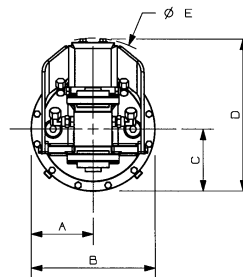

Reference	Dimension
A	7 3/4 in. (197 mm)
B	15 1/2 in. (394 mm)
C	7 3/4 in. (197 mm)
D	19 1/8 in. (486 mm)
E	22 7/8 in. (581 mm)
F	16 7/8 in. (429 mm)
G	22 5/8 in. (575 mm)
H	9 5/8 in. (244 mm)
I	6 1/8 in. (156 mm)
J	*
K	
L	

Ph: (418) 383-3002 Fax: (418) 383-5334
Ph: (250) 765-1161 Fax: (250) 765-0035
Ph: (603) 444-2103 Fax: (603) 444-0327

ROTOBEC™

Rotator

RT-504-3

Rotator type	Continuous, sealed
Maximum lift capacity	50000 lb (22680 kg)
Torque at relief pressure	14910 in.lb (1685 Nm) @ 1160 psi (80 bars)
Speed at recommended flow	25 rpm
Recommended flow	9 gpm (34 l/min.)
Maximum pressure to motor	5000 psi (345 bars)
Maximum pressure to cylinders	5000 psi (345 bars)
Rotator motor ports	2 x 10 JIC
Collector upper ports	4 x 12 JIC
Collector lower ports	4 x 08 ORB + 3 x 12 ORB
Weight	445 lb (202 kg)

Top view

Reference	Dimension
A	7 3/4 in. (197 mm)
B	15 1/2 in. (394 mm)
C	7 3/4 in. (197 mm)
D	19 1/8 in. (486 mm)
E	22 7/8 in. (581 mm)
F	16 7/8 in. (429 mm)
G	26 1/4 in. (667 mm)
H	9 5/8 in. (244 mm)
I	6 1/8 in. (156 mm)
J	*
K	
L	