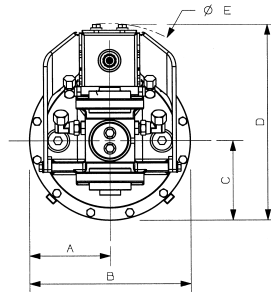

Rotator type	Continuous, sealed
Maximum lift capacity	50000 lb (22680 kg)
Torque at relief pressure	18630 in.lb (2105 Nm) @ 1450 psi (100 bars)
Speed at recommended flow	25 rpm
Recommended flow	9 gpm (34 l/min.)
Maximum pressure to motor	5000 psi (345 bars)
Maximum pressure to cylinders	5000 psi (345 bars)
Rotator motor ports	2 x 10 JIC
Collector upper ports	2 x 12 JIC
Collector lower ports	4 x 08 ORB
Weight	455 lb (206 kg)

Reference	Dimension
A	7 3/4 in. (197 mm)
B	15 1/2 in. (394 mm)
C	7 3/4 in. (197 mm)
D	19 1/8 in. (486 mm)
E	22 7/8 in. (581 mm)
F	16 7/8 in. (429 mm)
G	22 5/8 in. (575 mm)
H	9 5/8 in. (244 mm)
I	6 1/8 in. (156 mm)
J	*
K	
L	

Top view