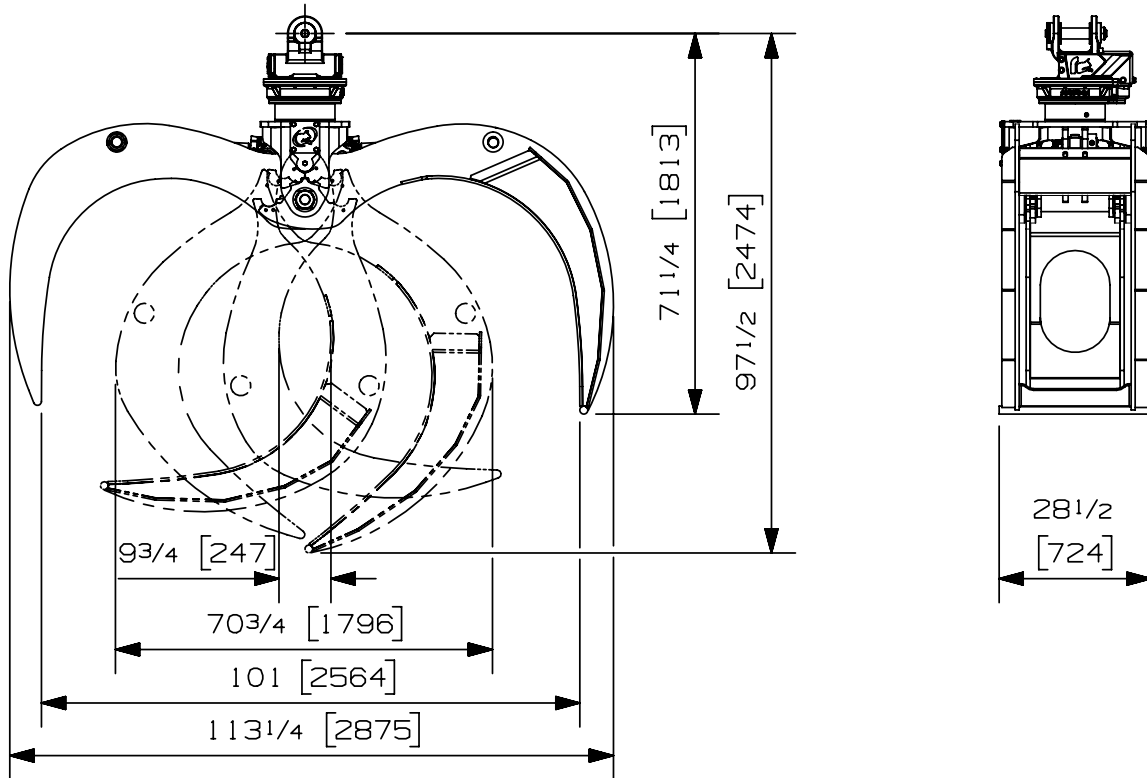

Max load:	n/a lb	n/a kg
Volume:	.84 cord 8 ft	6.09 m³
Area tip to tip:	13.45 ft²	1.25 m²
Rotator lifting capacity:	50000 lb	22680 kg
Torque at relief pressure:	23260 lb-in	2628 Nm
	1810 psi	125 bars
Weight:	2195 lb	996 kg

Rotator	Maximum pressure: 5000 psi 345 bars	Recommended flow: 9 gpm 34 l/min
Rotator recommended flow will produce a speed of 25 rpm		

Cylinder	Diameter	Recommended pressure	Pressure range	Flow range	Lock valves
Standard	3 1/2 " (89 mm)	4250 psi (293 bars)	3500-5000 psi (241-345 bars)	21-31 gpm (79-117 l/min.)	no

Grapple cylinder maximum flow will theoretically produce a complete grapple open/close cycle in 4 seconds.