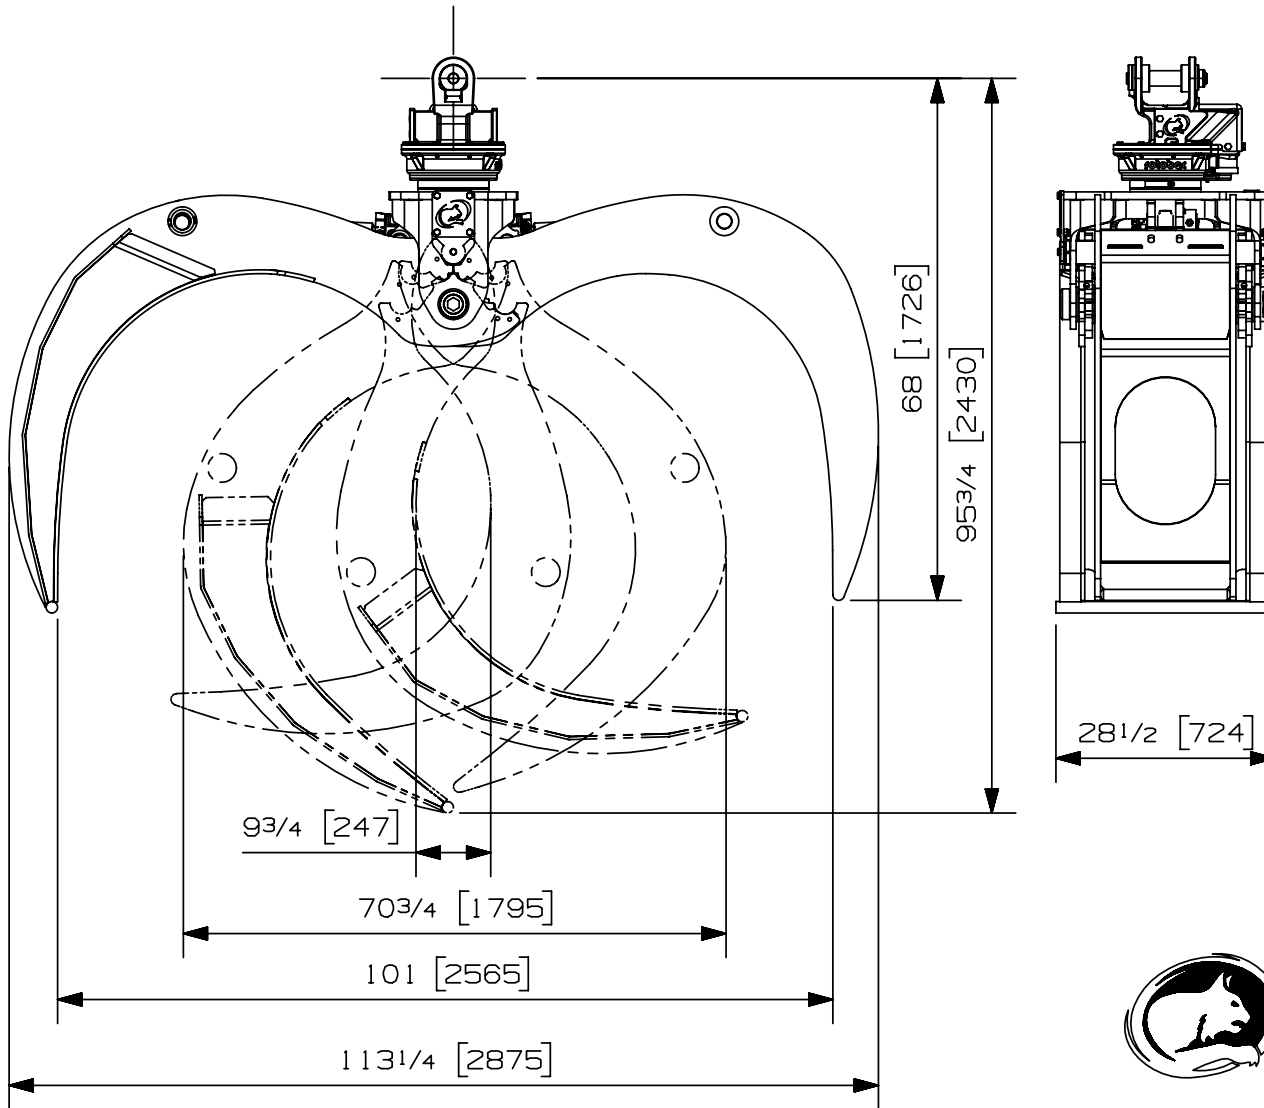

COMBINATION GRAPPLE

125C-A RT-252-2

COMBINE

SPECIFICATION TECHNIQUE TECHNICAL DATA

SURFACE UTILE PTE A PTE: 1.25 m² / 13.45 ft²
USEFUL AREA TIP TO TIP:

POIDS: 1114 kg / 2455 lb
WEIGHT:

DIA. DU CYLINDRE: 89 mm / 3 1/2 in
CYLINDER DIAMETER:

PRESSION MAXIMUM: 344 bar / 5000 PSI
MAXIMUM PRESSURE:

DEBIT MAXIMUM: 117 l/min / 31 GPM
MAXIMUM FLOW:

ROTOBEC™

COMBINATION GRAPPLE

125C-A RT-322HT-1

COMBINE

SPECIFICATION TECHNIQUE TECHNICAL DATA

SURFACE UTILE PTE A PTE: 1.25 m² / 13.45 ft²
USEFUL AREA TIP TO TIP:

POIDS: 1132 kg / 2495 lb
WEIGHT:

DIA. DU CYLINDRE: 89 mm / 3 1/2 in
CYLINDER DIAMETER:

PRESSION MAXIMUM: 344 bar / 5000 PSI
MAXIMUM PRESSURE:

DEBIT MAXIMUM: 117 l/min / 31 GPM
MAXIMUM FLOW:

ROTOBEC™

Combination Grapple 125C RT502-STDHT

| | | |
|-----------------------------------|-----------------------|---------------------|
| Max load: | n/a lb | n/a kg |
| Volume: | .84 cord 8 ft | 6.09 m ³ |
| Area tip to tip: | 13.45 ft ² | 1.25 m ² |
| Rotator lifting capacity: | 50000 lb | 22680 kg |
| Torque at relief pressure: | 23260 lb-in | 2628 Nm |
| | 1810 psi | 125 bars |
| Weight: | 2195 lb | 996 kg |