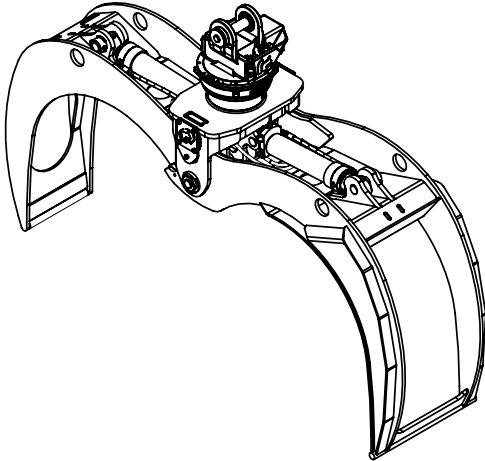

COMBINATION GRAPPLE

125C-A RT-252-2

COMBINE

SPECIFICATION TECHNIQUE TECHNICAL DATA

SURFACE UTILE PTE A PTE: 1.25 m² / 13.45 ft²
USEFUL AREA TIP TO TIP:

POIDS: 1114 kg / 2455 lb
WEIGHT:

DIA. DU CYLINDRE: 89 mm / 3 1/2 in
CYLINDER DIAMETER:

POIDS: 1132 kg / 2495 lb
WEIGHT:

DIA. DU CYLINDRE: 89 mm / 3 1/2 in
CYLINDER DIAMETER:

PRESSION MAXIMUM: 344 bar / 5000 PSI
MAXIMUM PRESSURE:

DEBIT MAXIMUM: 117 l/min / 31 GPM
MAXIMUM FLOW:

ROTOBEC™

Combination Grapple 125C RT502-STDHT

Grapple cylinder maximum flow will theoretically produce a complete grapple open/close cycle in 4 seconds.

Options:

- Leveling plate.
- Hydraulic synchronisation.
- Counter balance valve on cylinders.

web site: www.rotobec.com