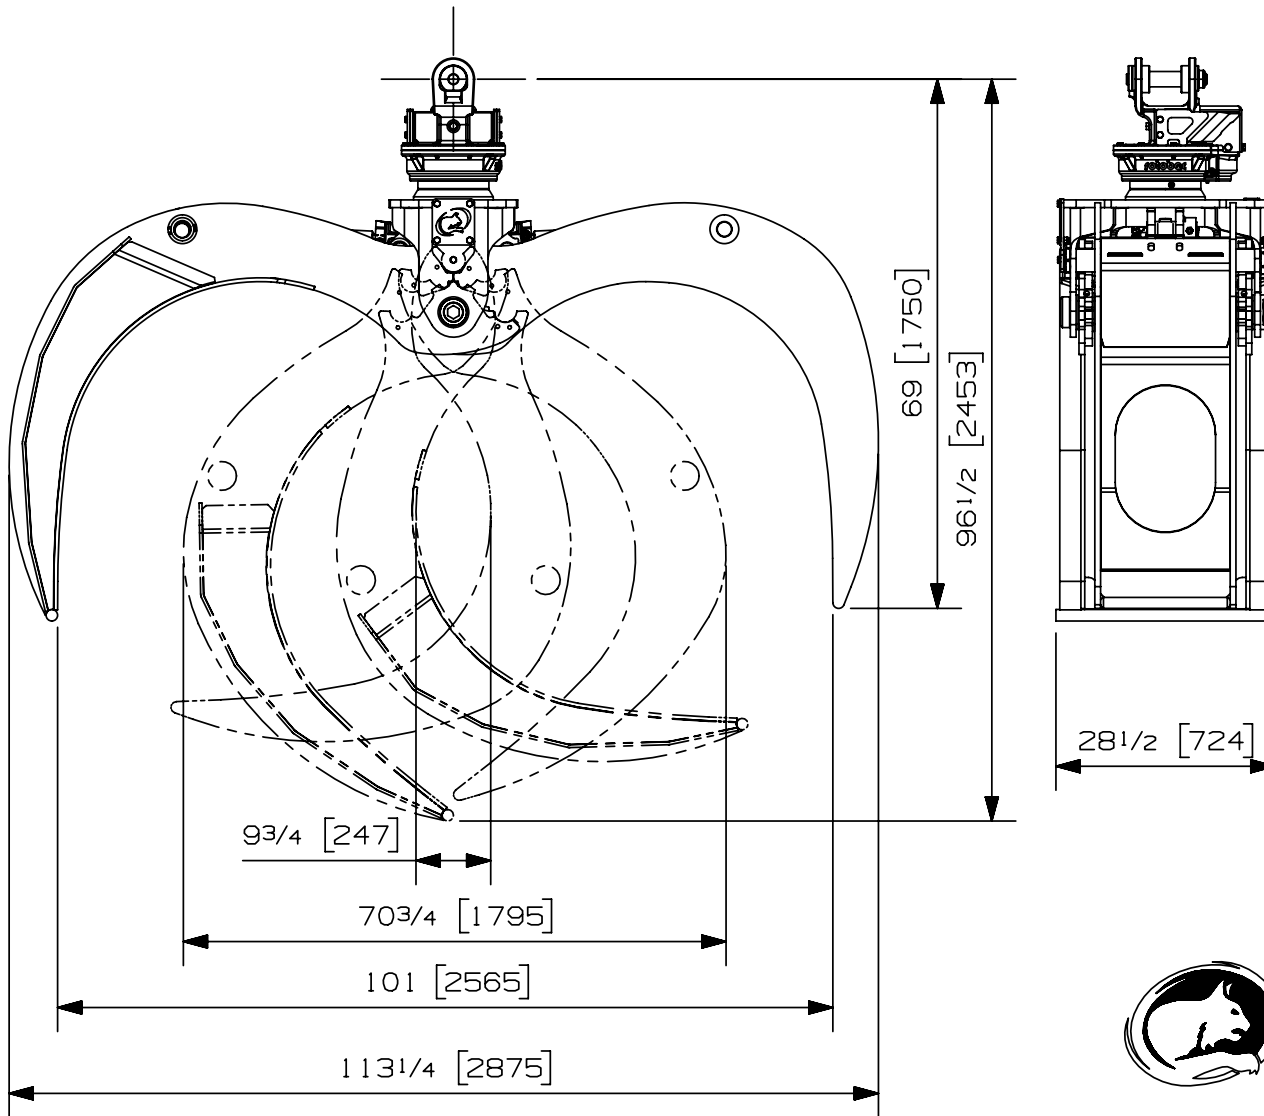

COMBINATION GRAPPLE

125C-A RT-252-2

COMBINE

SPECIFICATION TECHNIQUE TECHNICAL DATA

SURFACE UTILE PTE A PTE: 1.25 m² / 13.45 ft²
USEFUL AREA TIP TO TIP:

POIDS: 1114 kg / 2455 lb
WEIGHT:

DIA. DU CYLINDRE: 89 mm / 3 1/2 in
CYLINDER DIAMETER:

PRESSION MAXIMUM: 344 bar / 5000 PSI
MAXIMUM PRESSURE:

DEBIT MAXIMUM: 117 l/min / 31 GPM
MAXIMUM FLOW:

ROTOBEC™

COMBINATION GRAPPLE

125C-A RT-322HT-1

COMBINE

SPECIFICATION TECHNIQUE TECHNICAL DATA

SURFACE UTILE PTE A PTE: 1.25 m² / 13.45 ft²
USEFUL AREA TIP TO TIP:

POIDS: 1132 kg / 2495 lb
WEIGHT:

DIA. DU CYLINDRE: 89 mm / 3 1/2 in
CYLINDER DIAMETER:

PRESSION MAXIMUM: 344 bar / 5000 PSI
MAXIMUM PRESSURE:

DEBIT MAXIMUM: 117 l/min / 31 GPM
MAXIMUM FLOW:

ROTOBEC™

Combination Grapple 125C RT502-STDHT

| | | |
|-----------------------------------|-----------------------|---------------------|
| Max load: | n/a lb | n/a kg |
| Volume: | .84 cord 8 ft | 6.09 m ³ |
| Area tip to tip: | 13.45 ft ² | 1.25 m ² |
| Rotator lifting capacity: | 50000 lb | 22680 kg |
| Torque at relief pressure: | 23260 lb-in | 2628 Nm |
| | 1810 psi | 125 bars |
| Weight: | 2195 lb | 996 kg |