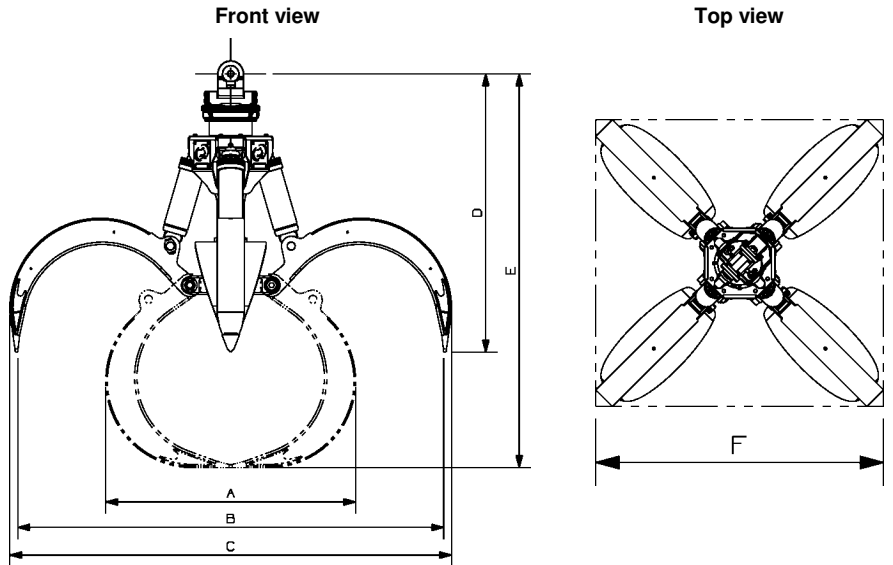

Grapple cylinder maximum flow will theoretically produce a complete grapple open/close cycle in 6 seconds.

Reference	Dimension
A	83 1/2 in. (2121 mm)
B	140 3/4 in. (3575 mm)
C	146 1/4 in. (3715 mm)
D	83 5/8 in. (2124 mm)
E	123 1/4 in. (3131 mm)
F	109 3/4 in. (2788 mm)
G	

Ph: (418) 383-3002 Fax: (418) 383-5334
 Ph: (250) 765-1161 Fax: (250) 765-0035
 Ph: (603) 444-2103 Fax: (603) 444-0327

ROTOBEC™

Orange Peel Grapple

OP4S-300 with rotator RT-1002-OR4

Opening	140 3/4 in. (3575 mm)	
Volume	3.00 cubic yards	2.30 cubic meters
Rotator lifting capacity	100000 lb (45360 kg)	
Torque at relief pressure	22360 in.lb (2527 Nm)	@ 1450 psi (100 bars)
Weight	6885 lb (2420 kg)	

Grapple cylinder maximum flow will theoretically produce a complete grapple open/close cycle in 6 seconds.

Reference	Dimension
A	83 1/2 in. (2121 mm)
B	140 3/4 in. (3575 mm)
C	146 1/4 in. (3715 mm)
D	86 1/2 in. (2197 mm)
E	126 1/8 in. (3204 mm)
F	109 3/4 in. (2788 mm)
G	