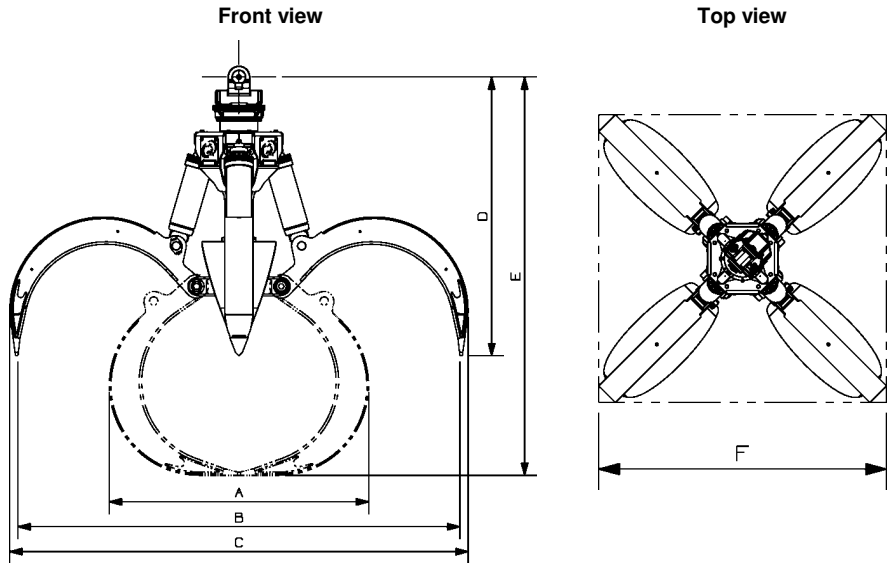

ROTOBEC™

Orange Peel Grapple

OP4S-300 with rotator RT-502-OR4

Opening	140 3/4 in. (3575 mm)	
Volume	3.00 cubic yards	2.30 cubic meters
Rotator lifting capacity	50000 lb (22680 kg)	
Torque at relief pressure	18630 in.lb (2105 Nm)	@ 1450 psi (100 bars)
Weight	5130 lb (2327 kg)	

Grapple cylinder maximum flow will theoretically produce a complete grapple open/close cycle in 6 seconds.

Reference	Dimension
A	83 1/2 in. (2121 mm)
B	140 3/4 in. (3575 mm)
C	146 1/4 in. (3715 mm)
D	83 5/8 in. (2124 mm)
E	123 1/4 in. (3131 mm)
F	109 3/4 in. (2788 mm)
G	

Ph: (418) 383-3002 Fax: (418) 383-5334
 Ph: (250) 765-1161 Fax: (250) 765-0035
 Ph: (603) 444-2103 Fax: (603) 444-0327

ROTOBEC™

Orange Peel Grapple

OP4S-300 with rotator RT-1002-OR4

Opening	140 3/4 in. (3575 mm)	
Volume	3.00 cubic yards	2.30 cubic meters
Rotator lifting capacity	100000 lb (45360 kg)	
Torque at relief pressure	22360 in.lb (2527 Nm)	@ 1450 psi (100 bars)
Weight	6885 lb (2420 kg)	

Grapple cylinder maximum flow will theoretically produce a complete grapple open/close cycle in 6 seconds.

Reference	Dimension
A	83 1/2 in. (2121 mm)
B	140 3/4 in. (3575 mm)
C	146 1/4 in. (3715 mm)
D	86 1/2 in. (2197 mm)
E	126 1/8 in. (3204 mm)
F	109 3/4 in. (2788 mm)
G	