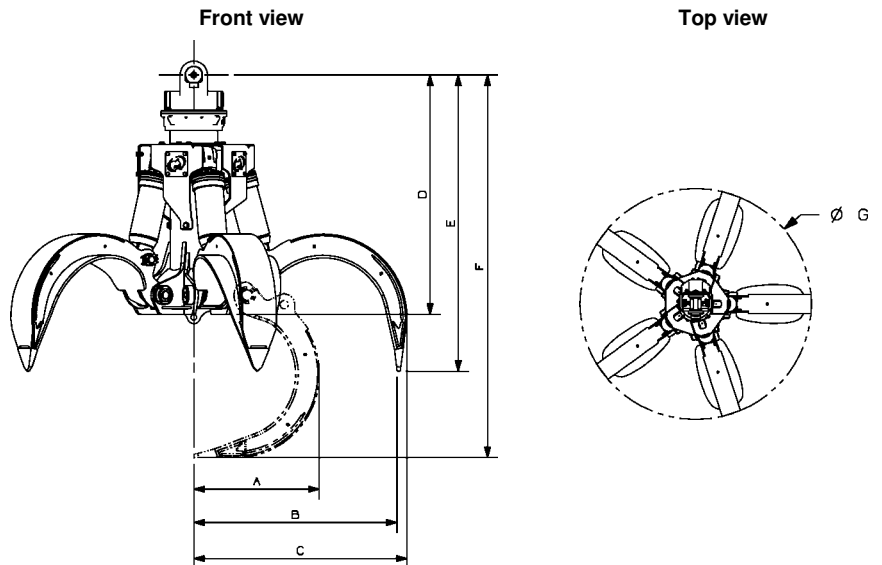

ROTOBEC™

Orange Peel Grapple

OP5S-080 with rotator RT-502-OR5

Volume 0.80 cubic meters 1.05 cubic yards

Rotator lifting capacity 50000 lb (22680 kg)

Torque at relief pressure 18630 in.lb (2105 Nm) @ 1450 psi (100 bars)

Weight 3700 lb (1678 kg)

Rotator	Maximum pressure: 5000 psi (345 bars)	Recommended flow: 9 gpm (34 l/min.)
Rotator recommended flow will produce a speed of 25 rpm.		

Cylinder	Diameter	Recommended pressure	Pressure range	Flow range	Lock valves
Standard	3" (76 mm)	4300 psi (297 bars)	3600 - 5000 psi (248 - 345 bars)	26 - 36 gpm (98 - 136 l/min.)	no

Grapple cylinder maximum flow will theoretically produce a complete grapple open/close cycle in 5 seconds.

Reference	Dimension
A	29 3/4 in. (756 mm)
B	48 in. (1219 mm)
C	50 1/2 in. (1283 mm)
D	56 5/8 in. (1438 mm)
E	70 1/8 in. (1781 mm)
F	90 1/2 in. (2299 mm)
G	101 1/4 in. (2572 mm)

Grapple cylinder maximum flow will theoretically produce a complete grapple open/close cycle in 5 seconds.

Reference	Dimension
A	29 3/4 in. (756 mm)
B	48 in. (1219 mm)
C	50 1/2 in. (1283 mm)
D	59 1/2 in. (1511 mm)
E	73 in. (1854 mm)
F	93 3/8 in. (2372 mm)
G	101 1/4 in. (2572 mm)