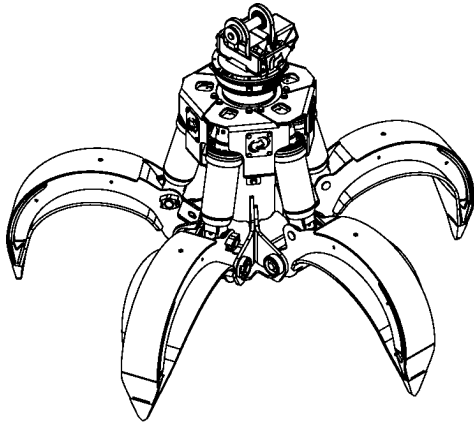

ROTOBEC™

Orange Peel Grapple

OP5S-080 with rotator RT-502-OR5

Volume 0.80 cubic meters 1.05 cubic yards

Rotator lifting capacity 50000 lb (22680 kg)

Torque at relief pressure 18630 in.lb (2105 Nm) @ 1450 psi (100 bars)

Weight 3700 lb (1678 kg)

Rotator	Maximum pressure: 5000 psi (345 bars)	Recommended flow: 9 gpm (34 l/min.)
Rotator recommended flow will produce a speed of 25 rpm.		

Cylinder	Diameter	Recommended pressure	Pressure range	Flow range	Lock valves
Standard	3" (76 mm)	4300 psi (297 bars)	3600 - 5000 psi (248 - 345 bars)	26 - 36 gpm (98 - 136 l/min.)	no

Grapple cylinder maximum flow will theoretically produce a complete grapple open/close cycle in 5 seconds.

Reference	Dimension
A	29 3/4 in. (756 mm)
B	48 in. (1219 mm)
C	50 1/2 in. (1283 mm)
D	56 5/8 in. (1438 mm)
E	70 1/8 in. (1781 mm)
F	90 1/2 in. (2299 mm)
G	101 1/4 in. (2572 mm)

Grapple cylinder maximum flow will theoretically produce a complete grapple open/close cycle in 5 seconds.

Reference	Dimension
A	29 3/4 in. (756 mm)
B	48 in. (1219 mm)
C	50 1/2 in. (1283 mm)
D	59 1/2 in. (1511 mm)
E	73 in. (1854 mm)
F	93 3/8 in. (2372 mm)
G	101 1/4 in. (2572 mm)