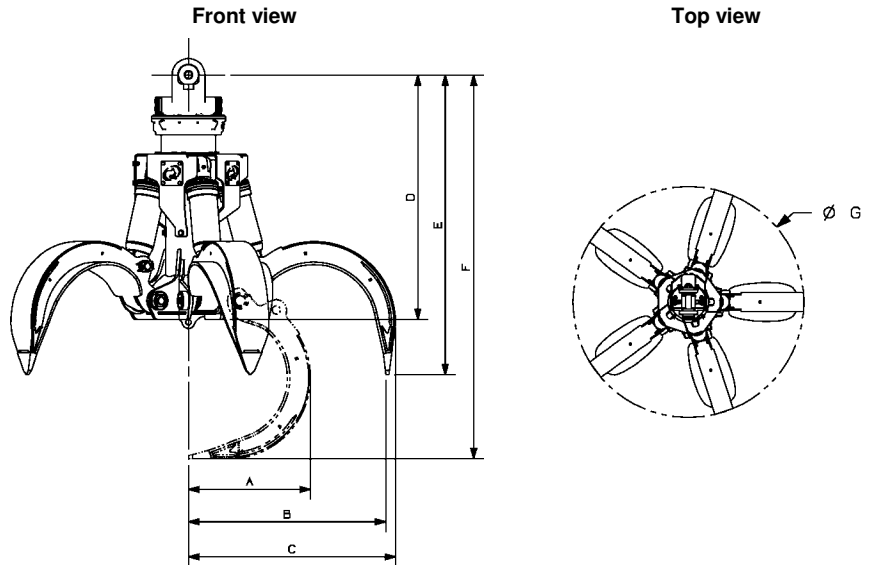

Grapple cylinder maximum flow will theoretically produce a complete grapple open/close cycle in 5 seconds.

Reference	Dimension
A	29 3/4 in. (756 mm)
B	48 in. (1219 mm)
C	50 1/2 in. (1283 mm)
D	56 5/8 in. (1438 mm)
E	70 1/8 in. (1781 mm)
F	90 1/2 in. (2299 mm)
G	101 1/4 in. (2572 mm)

Ph: (418) 383-3002 Fax: (418) 383-5334
 Ph: (250) 765-1161 Fax: (250) 765-0035
 Ph: (603) 444-2103 Fax: (603) 444-0327

ROTOBEC™

Orange Peel Grapple

OP5S-080 with rotator RT-1002-OR5

Volume	0.80 cubic meters	1.05 cubic yards
Rotator lifting capacity	100000 lb (45360 kg)	
Torque at relief pressure	22360 in.lb (2527 Nm)	@ 1450 psi (100 bars)
Weight	3905 lb (1771 kg)	

Grapple cylinder maximum flow will theoretically produce a complete grapple open/close cycle in 5 seconds.

Reference	Dimension
A	29 3/4 in. (756 mm)
B	48 in. (1219 mm)
C	50 1/2 in. (1283 mm)
D	59 1/2 in. (1511 mm)
E	73 in. (1854 mm)
F	93 3/8 in. (2372 mm)
G	101 1/4 in. (2572 mm)