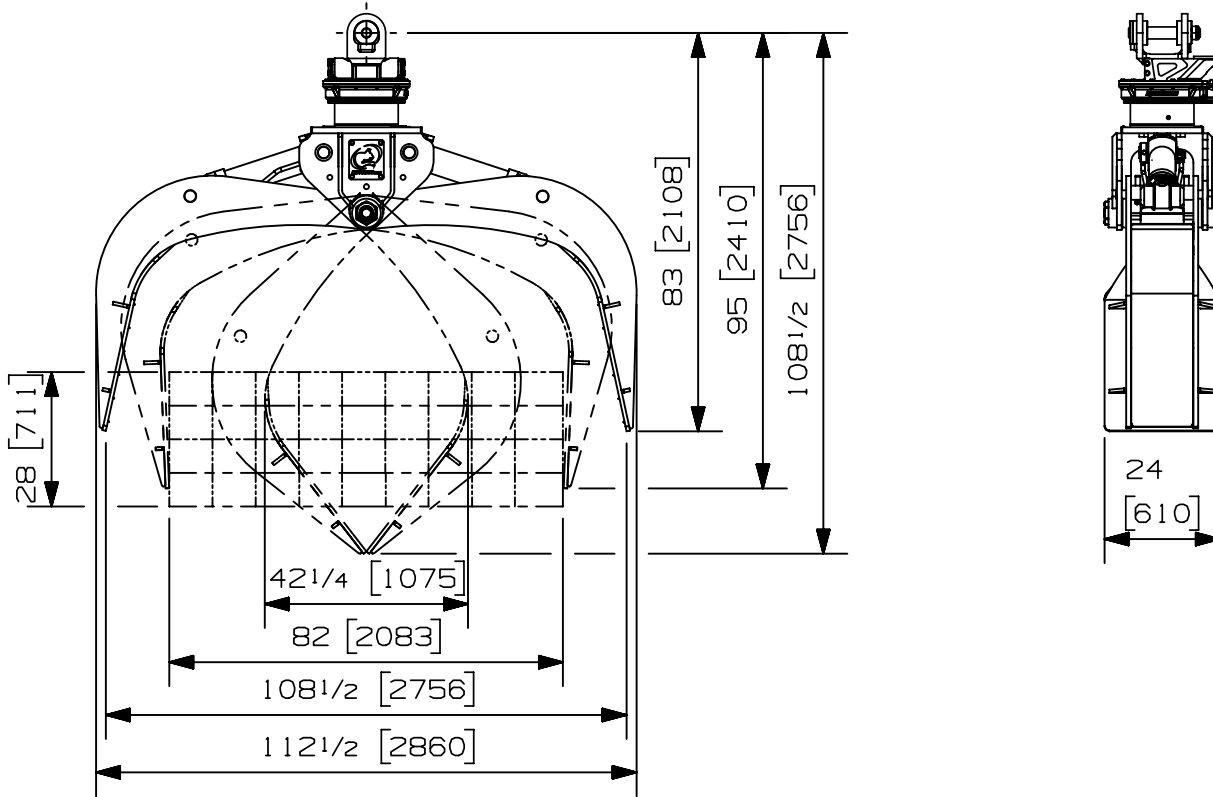

Max load:	- lb	- kg
Volume:	- y³	- m³
Area tip to tip:	11.30 ft²	1.05 m²
Rotator lifting capacity:	100000 lb	45359 kg
Torque at relief pressure:	22360 lb-in	2526 Nm
	1450 psi	100 bars
Weight:	3245 lb	1472 kg

Rotator	Maximum pressure: 5000 psi 345 bars	Recommended flow: 8 gpm 30 l/min
Rotator recommended flow will produce a maximum speed of 20 rpm		

Cylinder	Diameter	Recommended pressure	Pressure range	Flow range	Lock valves
Standard	4 1/2 " (114 mm)	3750 psi (259 bars)	2500 - 5000 psi (172-345 bars)	29 - 41 gpm (110-155 l/min.)	Yes

Grapple cylinder maximum flow will theoretically produce a complete grapple open/close cycle in 5 seconds.