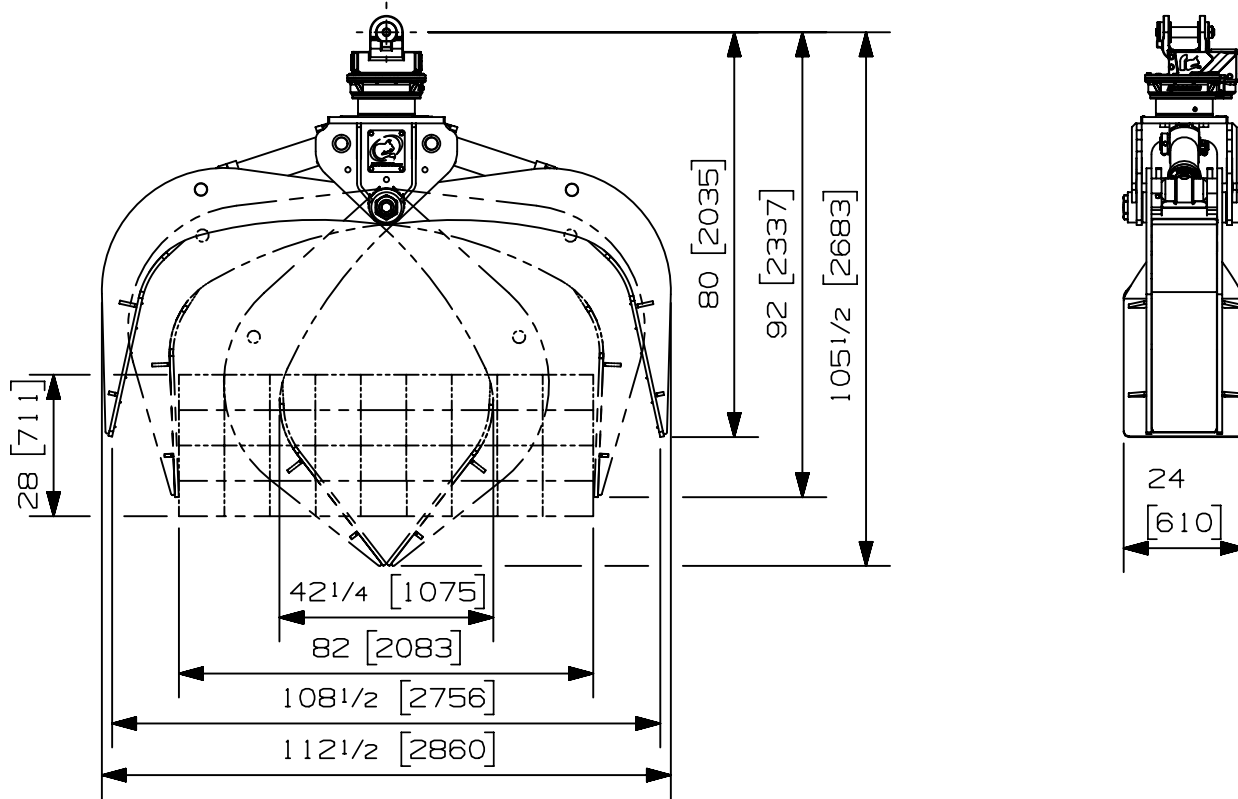

Tie Bundle Grapple 108TBG RT-502-STD

Max load:	- lb	- kg
Volume:	- y ³	- m ³
Area tip to tip:	11.30 ft ²	1.05 m ²
Rotator lifting capacity:	50000 lb	22680 kg
Torque at relief pressure:	18630 lb-in	2105 Nm
	1450 psi	100 bars
Weight:	3045 lb	1381 kg

Rotator	Maximum pressure: 5000 psi 345 bars	Recommended flow: 9 gpm 34 l/min
Rotator recommended flow will produce a maximum speed of 25 rpm		

Cylinder	Diameter	Recommended pressure	Pressure range	Flow range	Lock valves
Standard	4 1/2 " (114 mm)	3750 psi (259 bars)	2500 - 5000 psi (172-345 bars)	29 - 41 gpm (110-155 l/min.)	Yes

Grapple cylinder maximum flow will theoretically produce a complete grapple open/close cycle in 5 seconds.

Options:

-
-
-
-

web site: www.rotobec.com

email: rotobec@rotobec.com

Rotobec Inc.: Head office serving OEM's and Eastern Canada Ph: (418) 383-3002 Fax: (418) 383-5334
Rotobec West: Branch serving Western Canada and Western USA Ph: (250) 765-1161 Fax: (250) 765-0035
Rotobec USA: Branch serving Eastern and Central USA Ph: (603) 444-2103 Fax: (603) 444-0327

We reserve the right to change specifications and to improve our products without notice or obligation.

07008-0334
26/08/19 D.L.

Tie Bundle Grapple 108TBG RT-1002-STD

Max load:	- lb	- kg
Volume:	- y ³	- m ³
Area tip to tip:	11.30 ft ²	1.05 m ²
Rotator lifting capacity:	100000 lb	45359 kg
Torque at relief pressure:	22360 lb-in	2526 Nm
	1450 psi	100 bars
Weight:	3245 lb	1472 kg