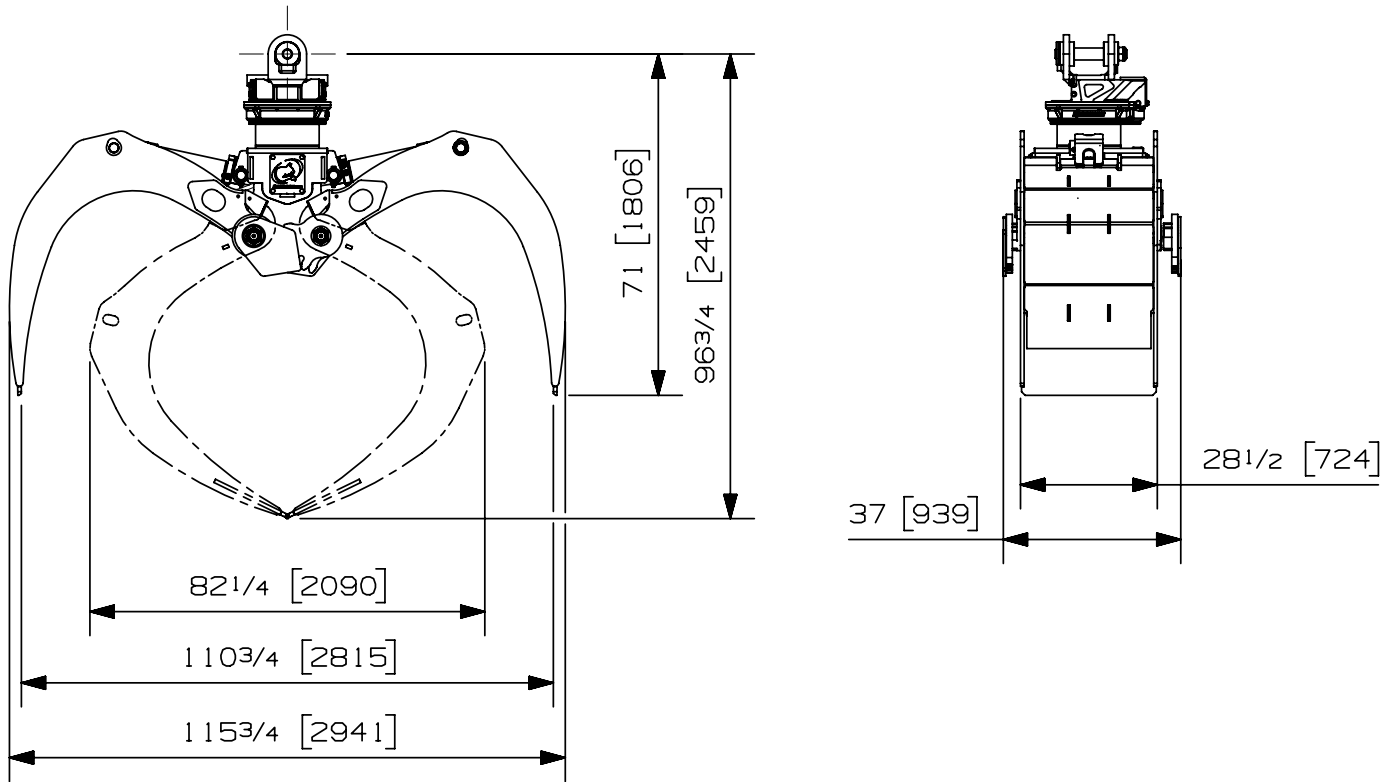

Max load:	n/a lb	n/a kg
Volume:	.98 cord 8 ft.	3.55 m ³
Area tip to tip:	15.61 ft ²	1.45 m ²
Rotator lifting capacity:	100000 lb	45359 kg
Torque at relief pressure:	27910 lb-in	3153 Nm
	1810 psi	125 bars
Weight:	3765 lb	1708 kg

Rotator	Maximum pressure: 5000 psi 345 bars	Recommended flow: 8 gpm 30 l/min
Rotator recommended flow will produce a speed of 20 rpm		

Cylinder	Diameter	Recommended pressure	Pressure range	Flow range	Lock valves
Standard	3 1/2 " (89 mm)	4250 psi (293 bars)	3500-5000 psi (241-345 bars)	19-28 gpm (72-106 l/min.)	no

Grapple cylinder maximum flow will theoretically produce a complete grapple open/close cycle in 4 seconds.

Options:

- Leveling plate (150 lb / 59 kg)
- Optional holding chain (195 lb / 88 kg)

web site: www.rotobec.com

Max load:	n/a lb	n/a kg
Volume:	.98 cord 8 ft.	3.55 m ³
Area tip to tip:	15.61 ft ²	1.45 m ²
Rotator lifting capacity:	50000 lb	22680 kg
Torque at relief pressure:	23260 lb-in	2628 Nm
	1810 psi	125 bars
Weight:	3525 lb	1599 kg