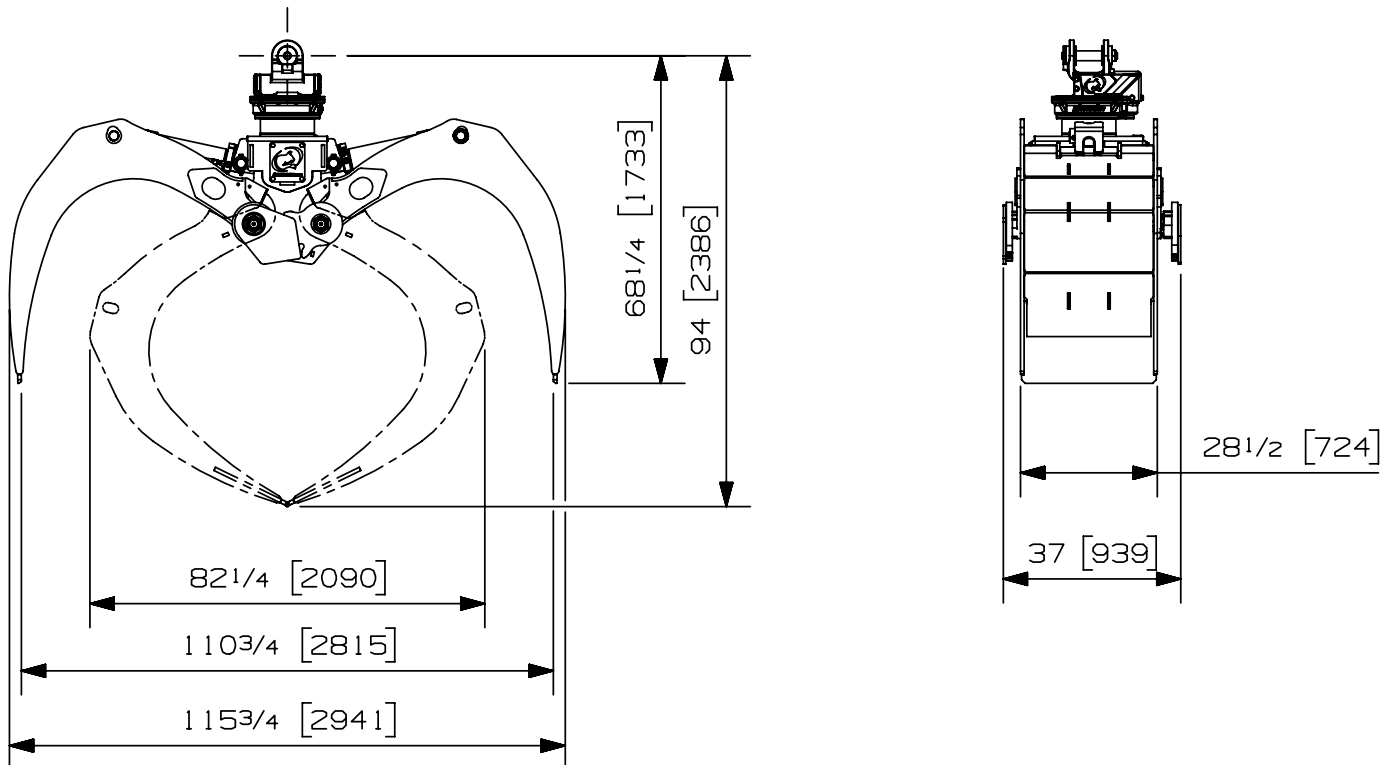

Max load:	n/a lb	n/a kg
Volume:	.98 cord 8 ft.	3.55 m³
Area tip to tip:	15.61 ft²	1.45 m²
Rotator lifting capacity:	50000 lb	22680 kg
Torque at relief pressure:	23260 lb-in	2628 Nm
	1810 psi	125 bars
Weight:	3525 lb	1599 kg

Rotator	Maximum pressure: 5000 psi 345 bars	Recommended flow: 9 gpm 34 l/min
Rotator recommended flow will produce a speed of 25 rpm		

Cylinder	Diameter	Recommended pressure	Pressure range	Flow range	Lock valves
Standard	3 1/2 " (89 mm)	4250 psi (293 bars)	3500-5000 psi (241-345 bars)	19-28 gpm (72-106 l/min.)	no

Grapple cylinder maximum flow will theoretically produce a complete grapple open/close cycle in 4 seconds.