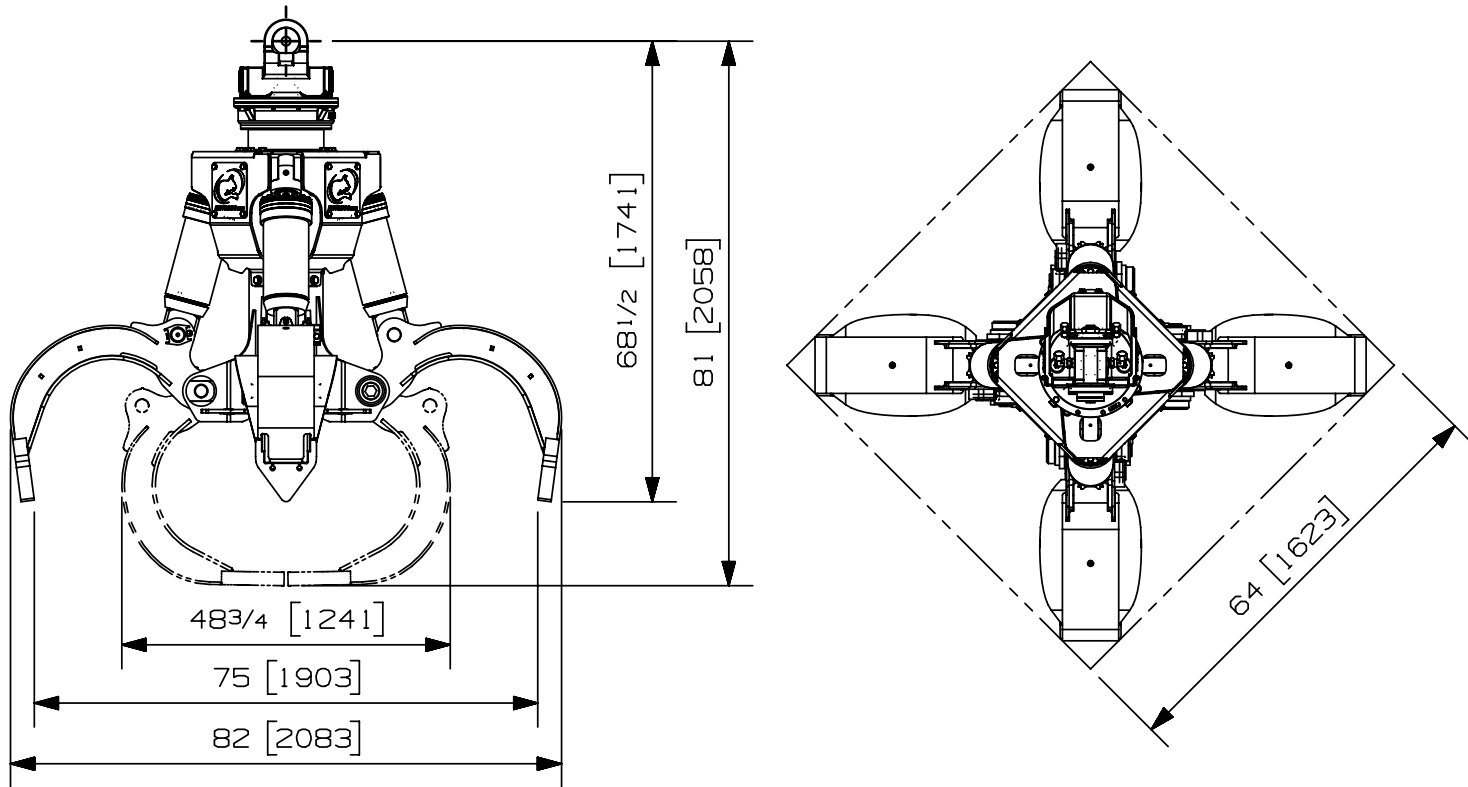

Max load:	n/a lb	n/a kg
Volume:	.50 y³	.38 m³
Area tip to tip:	- ft²	- m²
Rotator lifting capacity:	50000 lb	22680 kg
Torque at relief pressure:	18630 lb-in 1450 psi	2105 Nm 100 bars
Weight:	2910 lb	1320 kg

Rotator	Maximum pressure: 5000 psi 345 bars	Recommended flow: 9 gpm 34 l/min
Rotator recommended flow will produce a speed of 25 rpm		

Cylinder	Diameter	Recommended pressure	Pressure range	Flow range	Lock valves
Standard	3 " (76 mm)	4300 psi (296 bars)	3600-5000 psi (248-345 bars)	21-29 gpm (79-110 l/min.)	no

Grapple cylinder maximum flow will theoretically produce a complete grapple open/close cycle in 5 seconds.