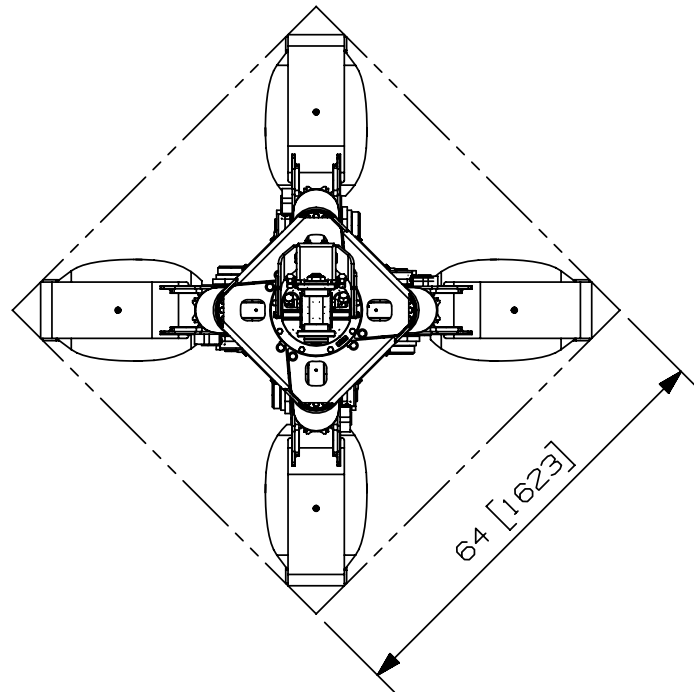

Max load:	n/a lb	n/a kg
Volume:	.50 y ³	.38 m ³
Area tip to tip:	- ft ²	- m ²
Rotator lifting capacity:	32000 lb	14515 kg
Torque at relief pressure:	16150 lb-in 1450 psi	1825 Nm 100 bars
Weight:	2790 lb	1266 kg

Rotator	Maximum pressure: 5000 psi 345 bars	Recommended flow: 9 gpm 34 l/min
Rotator recommended flow will produce a speed of 30 rpm		

Cylinder	Diameter	Recommended pressure	Pressure range	Flow range	Lock valves
Standard	3 " (76 mm)	4300 psi (296 bars)	3600-5000 psi (248-345 bars)	21-29 gpm (79-110 l/min.)	no

Grapple cylinder maximum flow will theoretically produce a complete grapple open/close cycle in 5 seconds.

Options:

-
-
-
-

web site: www.rotobec.com

email: rotobec@rotobec.com

Rotobec Inc.: Head office serving OEM's and Eastern Canada Ph: (418) 383-3002 Fax: (418) 383-5334
 Rotobec West: Branch serving Western Canada and Western USA Ph: (250) 765-1161 Fax: (250) 765-0035
 Rotobec USA: Branch serving Eastern and Central USA Ph: (603) 444-2103 Fax: (603) 444-0327

We reserve the right to change specifications and to improve our products without notice or obligation.

07005-6037
15/06/17 D.L.

Max load:	n/a lb	n/a kg
Volume:	.50 y ³	.38 m ³
Area tip to tip:	- ft ²	- m ²
Rotator lifting capacity:	50000 lb	22680 kg
Torque at relief pressure:	18630 lb-in 1450 psi	2105 Nm 100 bars
Weight:	2910 lb	1320 kg