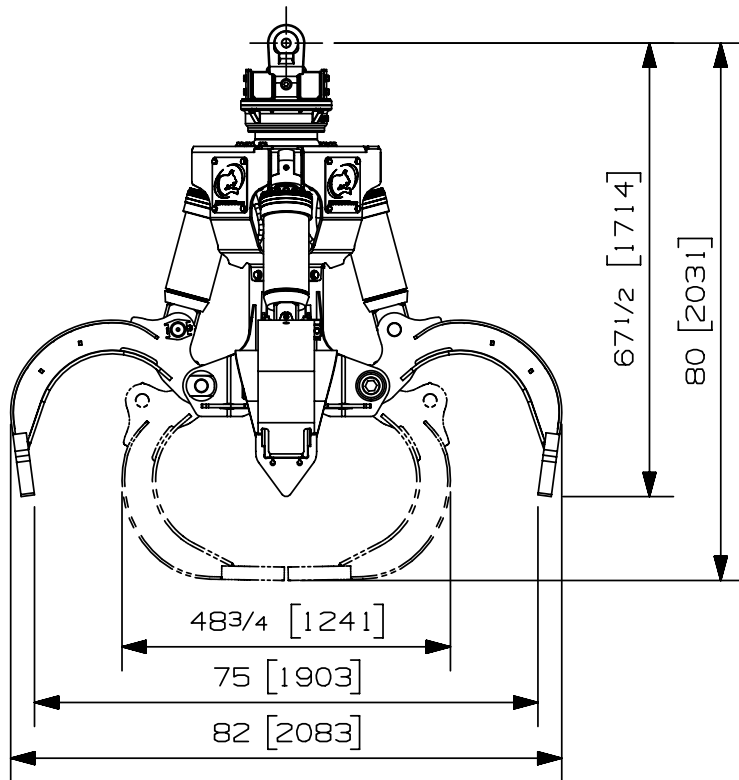

Max load:	n/a lb	n/a kg
Volume:	.50 y³	.38 m³
Area tip to tip:	- ft²	- m²
Rotator lifting capacity:	32000 lb	14515 kg
Torque at relief pressure:	16150 lb-in 1450 psi	1825 Nm 100 bars
Weight:	2790 lb	1266 kg

Rotator	Maximum pressure: 5000 psi 345 bars	Recommended flow: 9 gpm 34 l/min
Rotator recommended flow will produce a speed of 30 rpm		

Cylinder	Diameter	Recommended pressure	Pressure range	Flow range	Lock valves
Standard	3 " (76 mm)	4300 psi (296 bars)	3600-5000 psi (248-345 bars)	21-29 gpm (79-110 l/min.)	no

Grapple cylinder maximum flow will theoretically produce a complete grapple open/close cycle in 5 seconds.