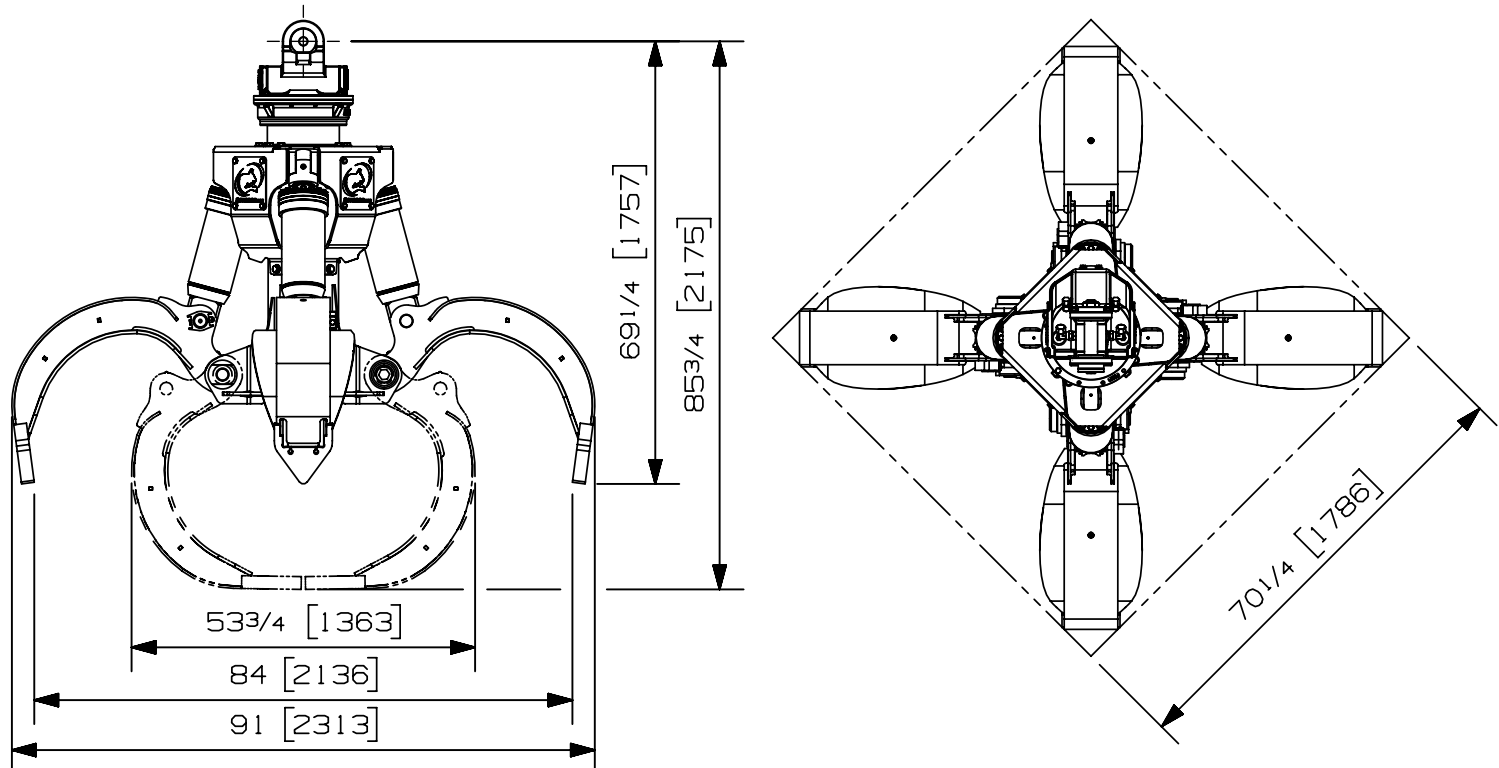

Max load:	n/a lb	n/a kg
Volume:	.75 y³	.57 m³
Area tip to tip:	- ft²	- m²
Rotator lifting capacity:	50000 lb	22680 kg
Torque at relief pressure:	18630 lb-in 1450 psi	2105 Nm 100 bars
Weight:	3040 lb	1379 kg

Rotator	Maximum pressure: 5000 psi 345 bars	Recommended flow: 9 gpm 34 l/min
Rotator recommended flow will produce a speed of 25 rpm		

Cylinder	Diameter	Recommended pressure	Pressure range	Flow range	Lock valves
Standard	3 " (76 mm)	4300 psi (296 bars)	3600-5000 psi (248-345 bars)	21-29 gpm (79-110 l/min.)	no

Grapple cylinder maximum flow will theoretically produce a complete grapple open/close cycle in 5 seconds.