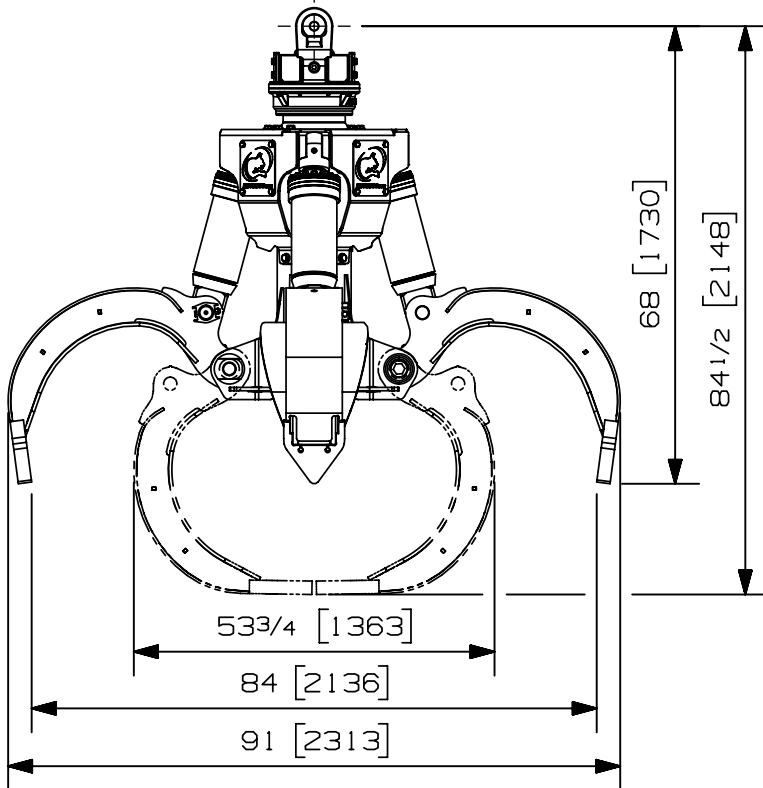

Max load:	n/a lb	n/a kg
Volume:	.75 y³	.57 m³
Area tip to tip:	- ft²	- m²
Rotator lifting capacity:	32000 lb	14515 kg
Torque at relief pressure:	16150 lb-in 1450 psi	1825 Nm 100 bars
Weight:	2920 lb	1324 kg

Rotator	Maximum pressure: 5000 psi 345 bars	Recommended flow: 9 gpm 34 l/min
Rotator recommended flow will produce a speed of 30 rpm		

Cylinder	Diameter	Recommended pressure	Pressure range	Flow range	Lock valves
Standard	3 " (76 mm)	4300 psi (296 bars)	3600-5000 psi (248-345 bars)	21-29 gpm (79-110 l/min.)	no

Grapple cylinder maximum flow will theoretically produce a complete grapple open/close cycle in 5 seconds.