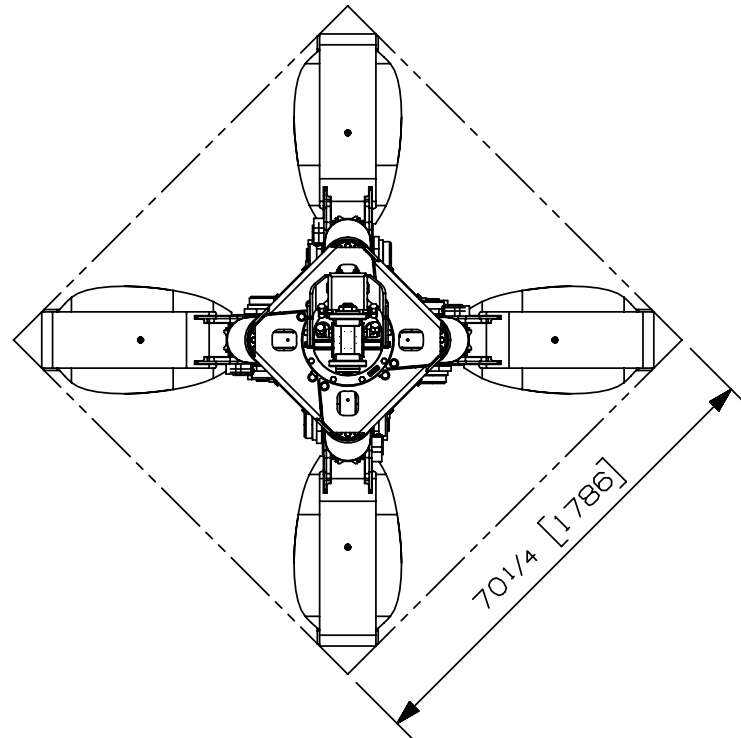

Max load:	n/a lb	n/a kg
Volume:	.75 y ³	.57 m ³
Area tip to tip:	- ft ²	- m ²
Rotator lifting capacity:	32000 lb	14515 kg
Torque at relief pressure:	16150 lb-in 1450 psi	1825 Nm 100 bars
Weight:	2920 lb	1324 kg

Rotator	Maximum pressure: 5000 psi 345 bars	Recommended flow: 9 gpm 34 l/min
Rotator recommended flow will produce a speed of 30 rpm		

Cylinder	Diameter	Recommended pressure	Pressure range	Flow range	Lock valves
Standard	3 " (76 mm)	4300 psi (296 bars)	3600-5000 psi (248-345 bars)	21-29 gpm (79-110 l/min.)	no

Grapple cylinder maximum flow will theoretically produce a complete grapple open/close cycle in 5 seconds.

Options:

-
-
-
-

web site: www.rotobec.com

email: rotobec@rotobec.com

Rotobec Inc.: Head office serving OEM's and Eastern Canada Ph: (418) 383-3002 Fax: (418) 383-5334
 Rotobec West: Branch serving Western Canada and Western USA Ph: (250) 765-1161 Fax: (250) 765-0035
 Rotobec USA: Branch serving Eastern and Central USA Ph: (603) 444-2103 Fax: (603) 444-0327

We reserve the right to change specifications and to improve our products without notice or obligation.

07004-3209
11/07/17 D.L.

Max load:	n/a lb	n/a kg
Volume:	.75 y ³	.57 m ³
Area tip to tip:	- ft ²	- m ²
Rotator lifting capacity:	50000 lb	22680 kg
Torque at relief pressure:	18630 lb-in 1450 psi	2105 Nm 100 bars
Weight:	3040 lb	1379 kg