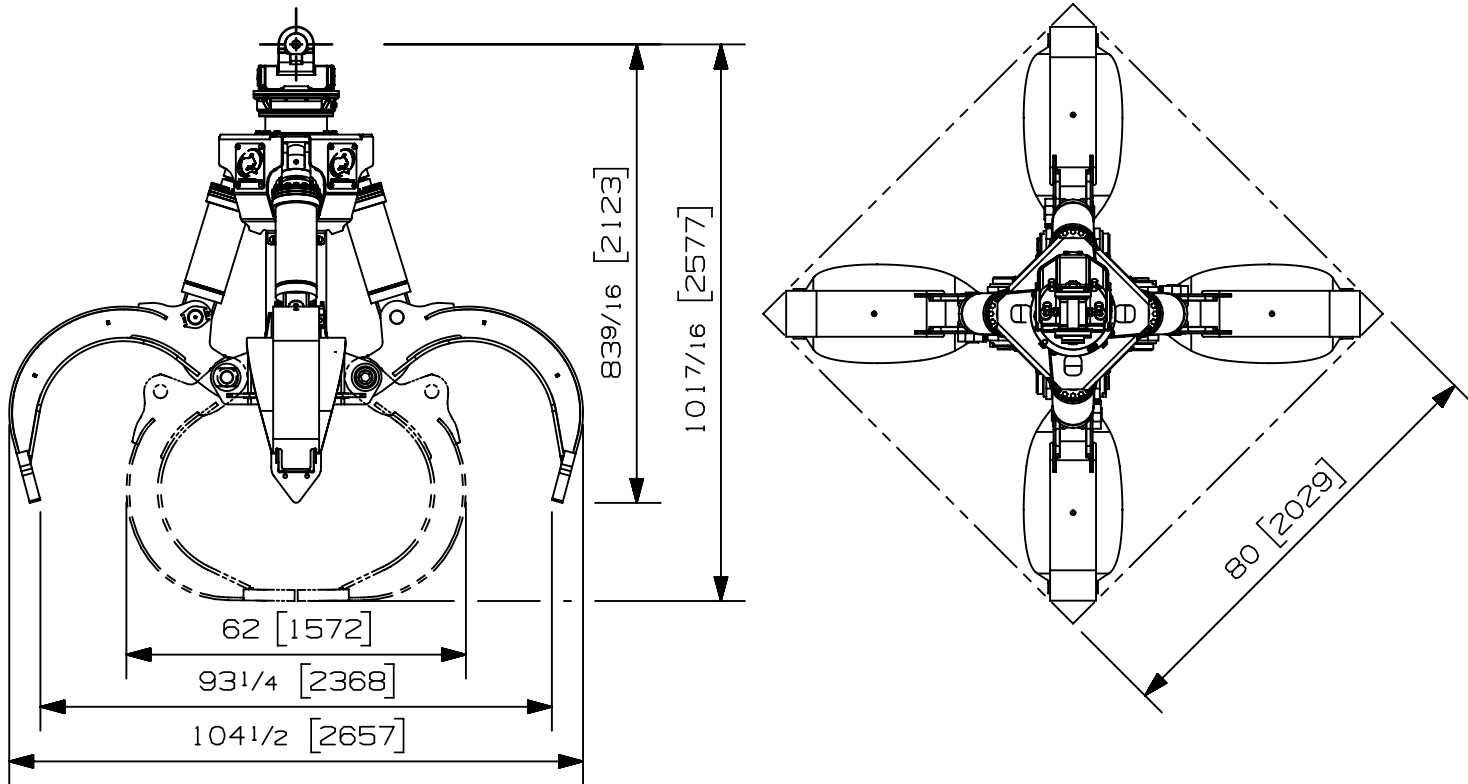

Max load:	n/a lb	n/a kg
Volume:	1.25 y ³	.96 m ³
Area tip to tip:	- ft ²	- m ²
Rotator lifting capacity:	50000 lb	22680 kg
Torque at relief pressure:	18630 lb-in 1450 psi	2105 Nm 100 bars
Weight:	4265 lb	1935 kg

Rotator	Maximum pressure: 5000 psi 345 bars	Recommended flow: 9 gpm 34 l/min
Rotator recommended flow will produce a speed of 25 rpm		

Cylinder	Diameter	Recommended pressure	Pressure range	Flow range	Lock valves
Standard	3 1/2 " (89 mm)	4300 psi (296 bars)	3600-5000 psi (248-345 bars)	37-52 gpm (140-197 l/min.)	no

Grapple cylinder maximum flow will theoretically produce a complete grapple open/close cycle in 5 seconds.

Options:

-
-
-
-

web site: www.rotobec.com

email: rotobec@rotobec.com

Rotobec Inc.: Head office serving OEM's and Eastern Canada Ph: (418) 383-3002 Fax: (418) 383-5334
 Rotobec West: Branch serving Western Canada and Western USA Ph: (250) 765-1161 Fax: (250) 765-0035
 Rotobec USA: Branch serving Eastern and Central USA Ph: (603) 444-2103 Fax: (603) 444-0327

We reserve the right to change specifications and to improve our products without notice or obligation.

07002-5637
15/06/17 D.L.

Max load:	n/a lb	n/a kg
Volume:	1.25 y ³	.96 m ³
Area tip to tip:	- ft ²	- m ²
Rotator lifting capacity:	100000 lb	45359 kg
Torque at relief pressure:	22360 lb-in 1450 psi	2526 Nm 100 bars
Weight:	4470 lb	2028 kg