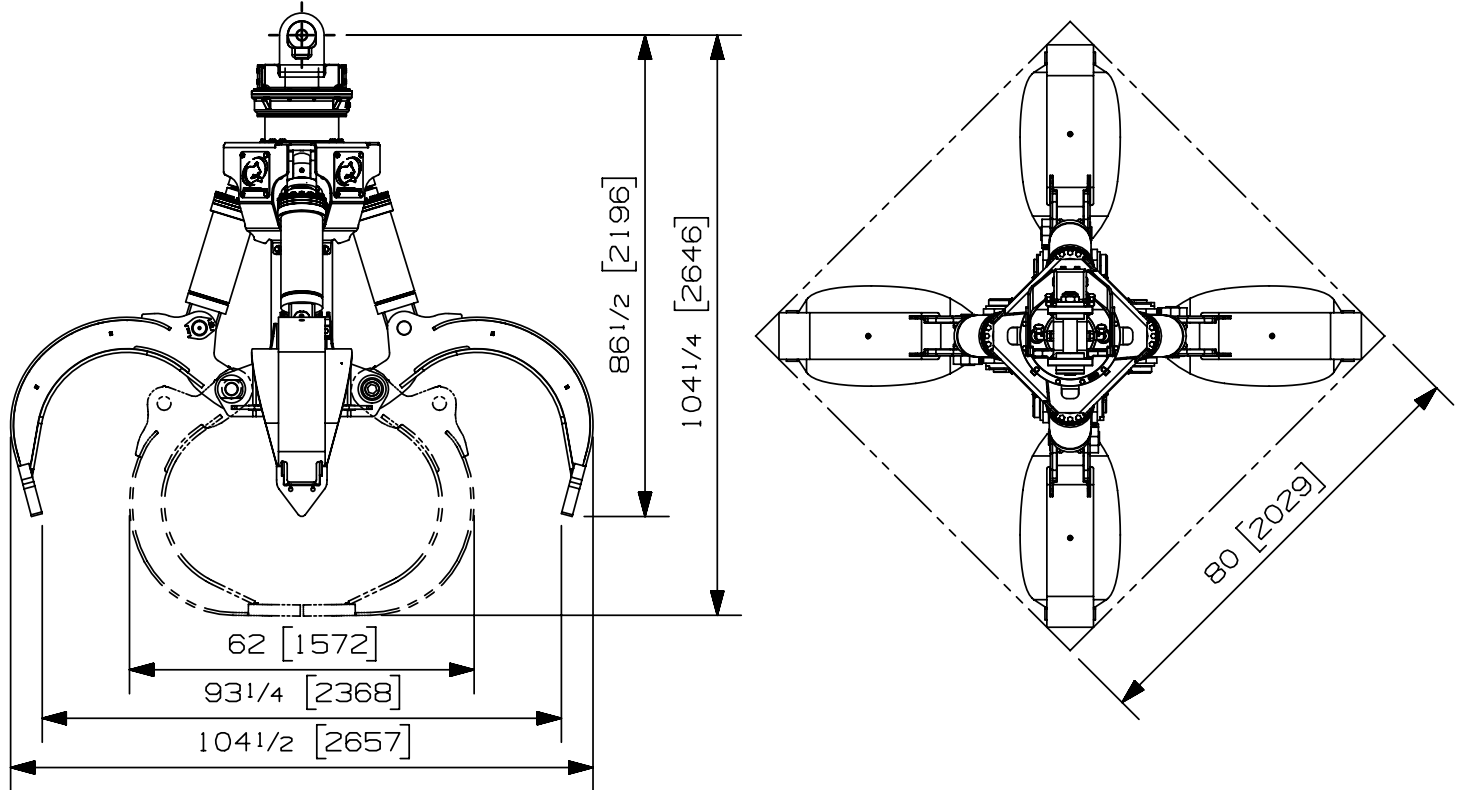

Max load:	n/a lb	n/a kg
Volume:	1.25 y³	.96 m³
Area tip to tip:	- ft²	- m²
Rotator lifting capacity:	100000 lb	45359 kg
Torque at relief pressure:	22360 lb-in 1450 psi	2526 Nm 100 bars
Weight:	4470 lb	2028 kg

Rotator	Maximum pressure: 5000 psi 345 bars	Recommended flow: 8 gpm 30 l/min
Rotator recommended flow will produce a speed of 20 rpm		

Cylinder	Diameter	Recommended pressure	Pressure range	Flow range	Lock valves
Standard	3 1/2 " (89 mm)	4300 psi (296 bars)	3600-5000 psi (248-345 bars)	37-52 gpm (140-197 l/min.)	no

Grapple cylinder maximum flow will theoretically produce a complete grapple open/close cycle in 5 seconds.