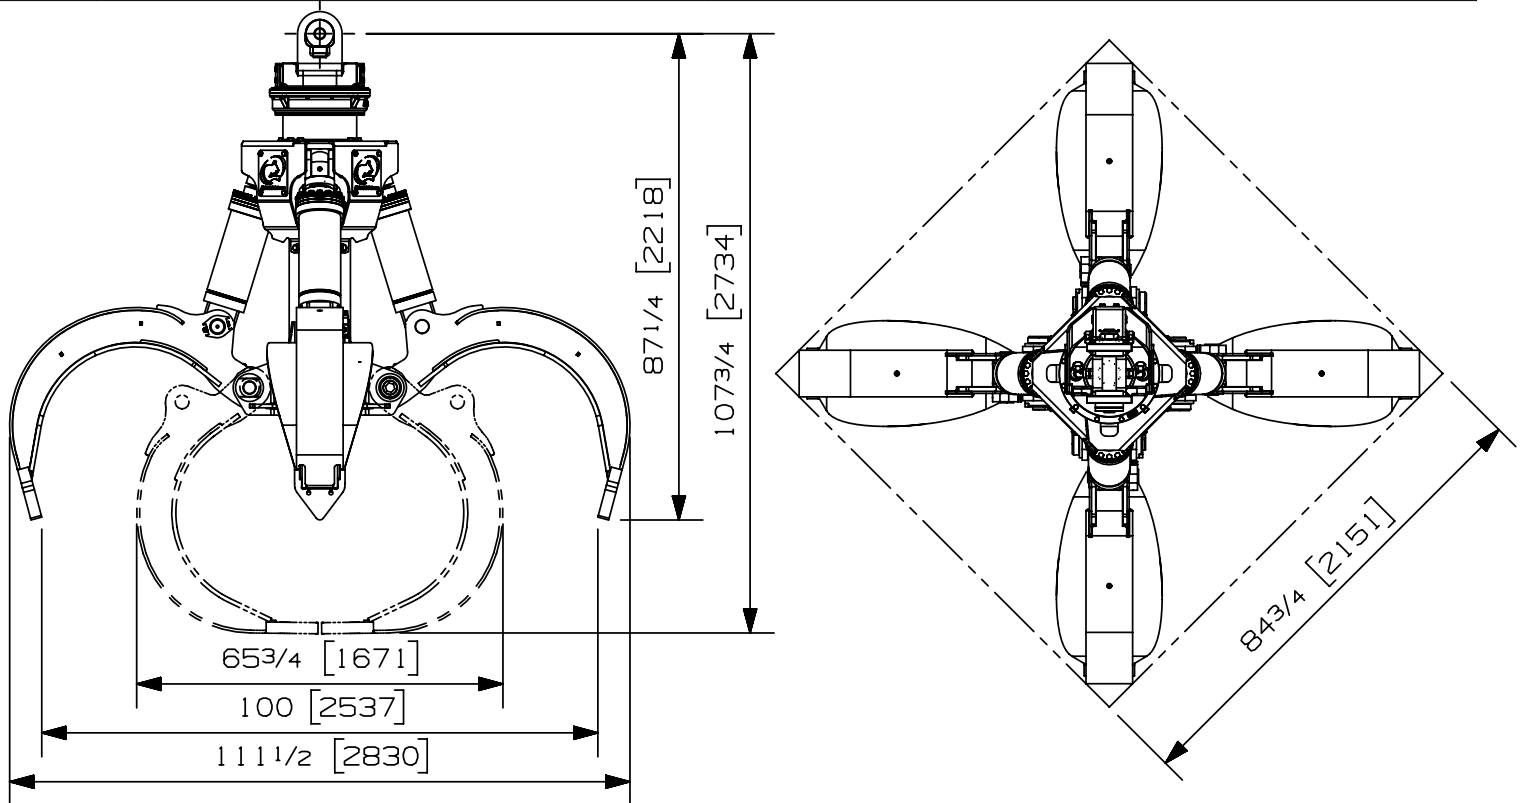

Max load:	n/a lb	n/a kg
Volume:	1.50 y³	1.15 m³
Area tip to tip:	- ft²	- m²
Rotator lifting capacity:	100000 lb	45359 kg
Torque at relief pressure:	22360 lb-in 1450 psi	2526 Nm 100 bars
Weight:	4725 lb	2143 kg

Rotator	Maximum pressure: 5000 psi 345 bars	Recommended flow: 8 gpm 30 l/min
Rotator recommended flow will produce a speed of 20 rpm		

Cylinder	Diameter	Recommended pressure	Pressure range	Flow range	Lock valves
Standard	3 1/2 " (89 mm)	4300 psi (296 bars)	3600-5000 psi (248-345 bars)	37-52 gpm (140-197 l/min.)	no

Grapple cylinder maximum flow will theoretically produce a complete grapple open/close cycle in 5 seconds.