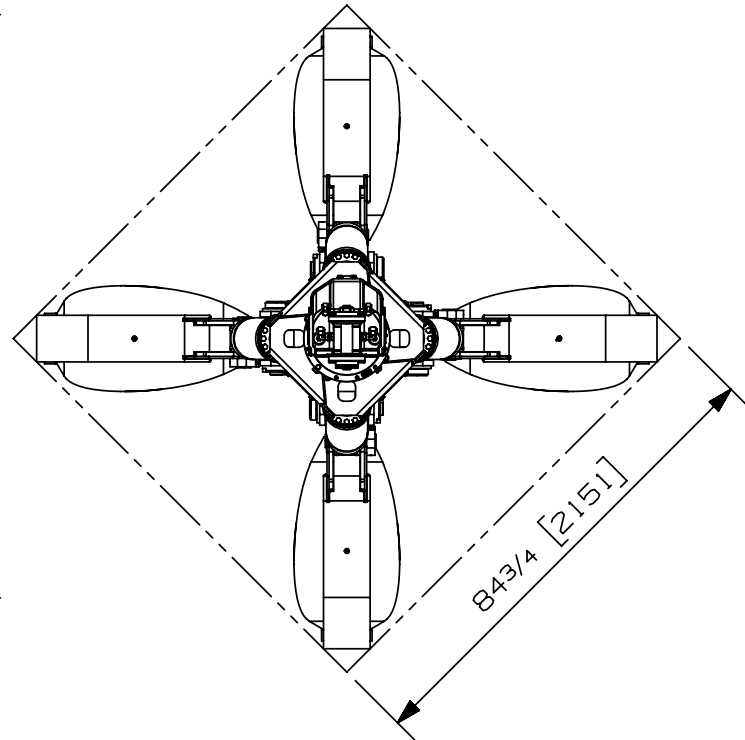

Max load:	n/a lb	n/a kg
Volume:	1.50 y ³	1.15 m ³
Area tip to tip:	- ft ²	- m ²
Rotator lifting capacity:	50000 lb	22680 kg
Torque at relief pressure:	18630 lb-in 1450 psi	2105 Nm 100 bars
Weight:	4520 lb	2050 kg

Rotator	Maximum pressure: 5000 psi 345 bars	Recommended flow: 9 gpm 34 l/min
Rotator recommended flow will produce a speed of 25 rpm		

Cylinder	Diameter	Recommended pressure	Pressure range	Flow range	Lock valves
Standard	3 1/2 " (89 mm)	4300 psi (296 bars)	3600-5000 psi (248-345 bars)	37-52 gpm (140-197 l/min.)	no

Grapple cylinder maximum flow will theoretically produce a complete grapple open/close cycle in 5 seconds.

Options:

-
-
-
-

web site: www.rotobec.com

email: rotobec@rotobec.com

Rotobec Inc.: Head office serving OEM's and Eastern Canada Ph: (418) 383-3002 Fax: (418) 383-5334
Rotobec West: Branch serving Western Canada and Western USA Ph: (250) 765-1161 Fax: (250) 765-0035
Rotobec USA: Branch serving Eastern and Central USA Ph: (603) 444-2103 Fax: (603) 444-0327

We reserve the right to change specifications and to improve our products without notice or obligation.

07002-6895
15/06/17 D.L.

Max load:	n/a lb	n/a kg
Volume:	1.50 y ³	1.15 m ³
Area tip to tip:	- ft ²	- m ²
Rotator lifting capacity:	100000 lb	45359 kg
Torque at relief pressure:	22360 lb-in 1450 psi	2526 Nm 100 bars
Weight:	4725 lb	2143 kg