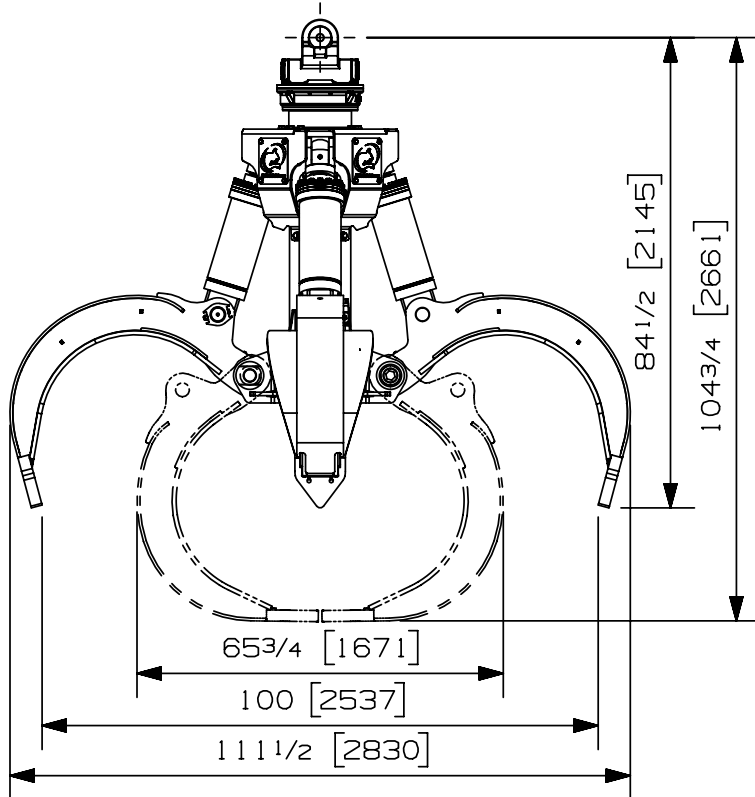

Max load:	n/a lb	n/a kg
Volume:	1.50 y³	1.15 m³
Area tip to tip:	- ft²	- m²
Rotator lifting capacity:	50000 lb	22680 kg
Torque at relief pressure:	18630 lb-in 1450 psi	2105 Nm 100 bars
Weight:	4520 lb	2050 kg

Rotator	Maximum pressure: 5000 psi 345 bars	Recommended flow: 9 gpm 34 l/min
Rotator recommended flow will produce a speed of 25 rpm		

Cylinder	Diameter	Recommended pressure	Pressure range	Flow range	Lock valves
Standard	3 1/2 " (89 mm)	4300 psi (296 bars)	3600-5000 psi (248-345 bars)	37-52 gpm (140-197 l/min.)	no

Grapple cylinder maximum flow will theoretically produce a complete grapple open/close cycle in 5 seconds.