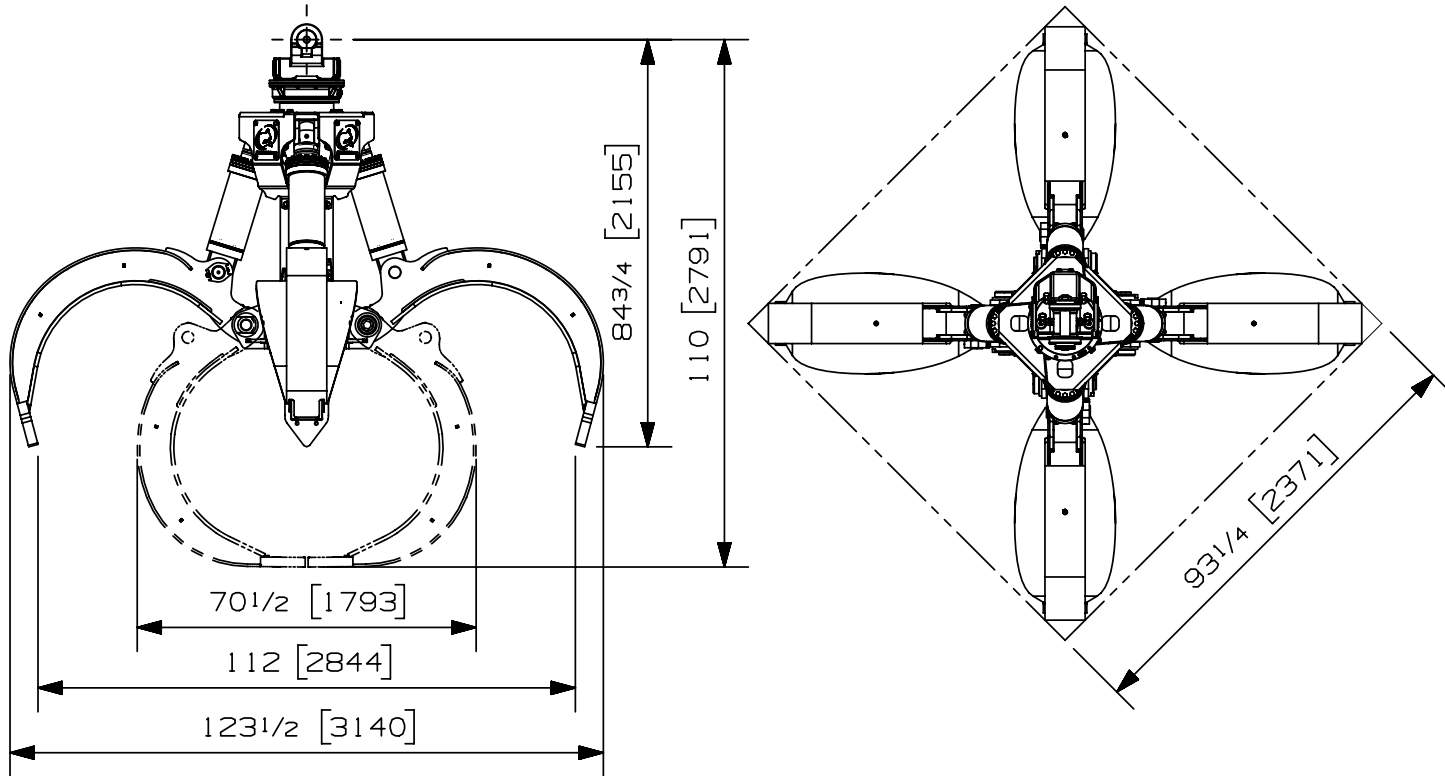

Max load:	n/a lb	n/a kg
Volume:	2.00 y ³	1.53 m ³
Area tip to tip:	n/a ft ²	n/a m ²
Rotator lifting capacity:	50000 lb	22680 kg
Torque at relief pressure:	18630 lb-in 1450 psi	2105 Nm 100 bars
Weight:	4830 lb	2191 kg

Rotator	Maximum pressure: 5000 psi 345 bars	Recommended flow: 9 gpm 34 l/min
Rotator recommended flow will produce a speed of 25 rpm		

Cylinder	Diameter	Recommended pressure	Pressure range	Flow range	Lock valves
Standard	3 1/2 " (89 mm)	4300 psi (296 bars)	3600-5000 psi (248-345 bars)	37-52 gpm (140-197 l/min.)	no

Grapple cylinder maximum flow will theoretically produce a complete grapple open/close cycle in 5 seconds.

Options:

-
-
-
-

web site: www.rotobec.com

email: rotobec@rotobec.com

Rotobec Inc.: Head office serving OEM's and Eastern Canada Ph: (418) 383-3002 Fax: (418) 383-5334
 Rotobec West: Branch serving Western Canada and Western USA Ph: (250) 765-1161 Fax: (250) 765-0035
 Rotobec USA: Branch serving Eastern and Central USA Ph: (603) 444-2103 Fax: (603) 444-0327

We reserve the right to change specifications and to improve our products without notice or obligation.

07001-6136
12/07/17 D.L.

Max load:	n/a lb	n/a kg
Volume:	2.00 y ³	1.53 m ³
Area tip to tip:	n/a ft ²	n/a m ²
Rotator lifting capacity:	100000 lb	45359 kg
Torque at relief pressure:	22360 lb-in	2526 Nm
	1450 psi	100 bars
Weight:	5030 lb	2282 kg