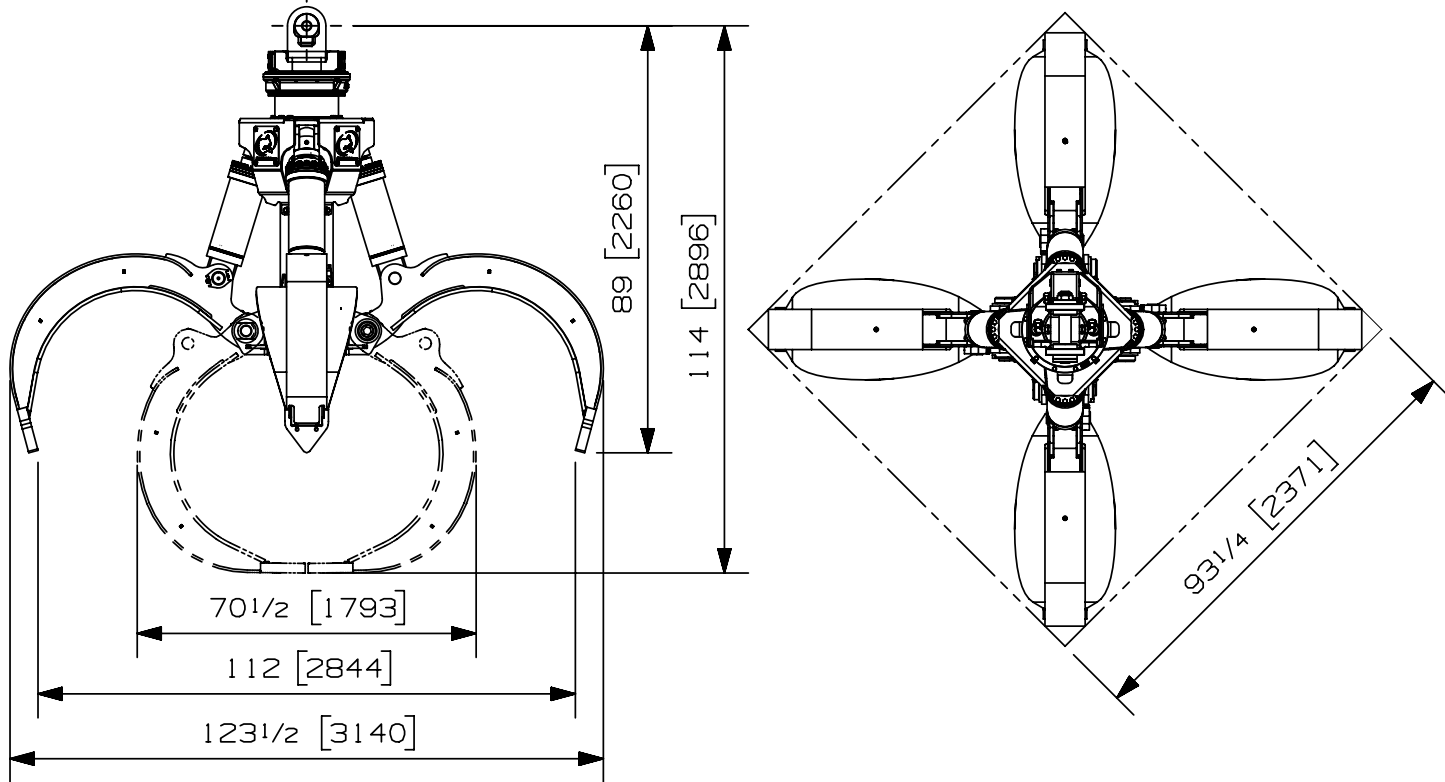

Max load:	n/a lb	n/a kg
Volume:	2.00 y³	1.53 m³
Area tip to tip:	n/a ft²	n/a m²
Rotator lifting capacity:	100000 lb	45359 kg
Torque at relief pressure:	22360 lb-in	2526 Nm
	1450 psi	100 bars
Weight:	5030 lb	2282 kg

Rotator	Maximum pressure: 5000 psi	345 bars	Recommended flow: 8 gpm	30 l/min
Rotator recommended flow will produce a speed of 20 rpm				

Cylinder	Diameter	Recommended pressure	Pressure range	Flow range	Lock valves
Standard	3 1/2 " (89 mm)	4300 psi (296 bars)	3600-5000 psi (248-345 bars)	37-52 gpm (140-197 l/min.)	no

Grapple cylinder maximum flow will theoretically produce a complete grapple open/close cycle in 5 seconds.