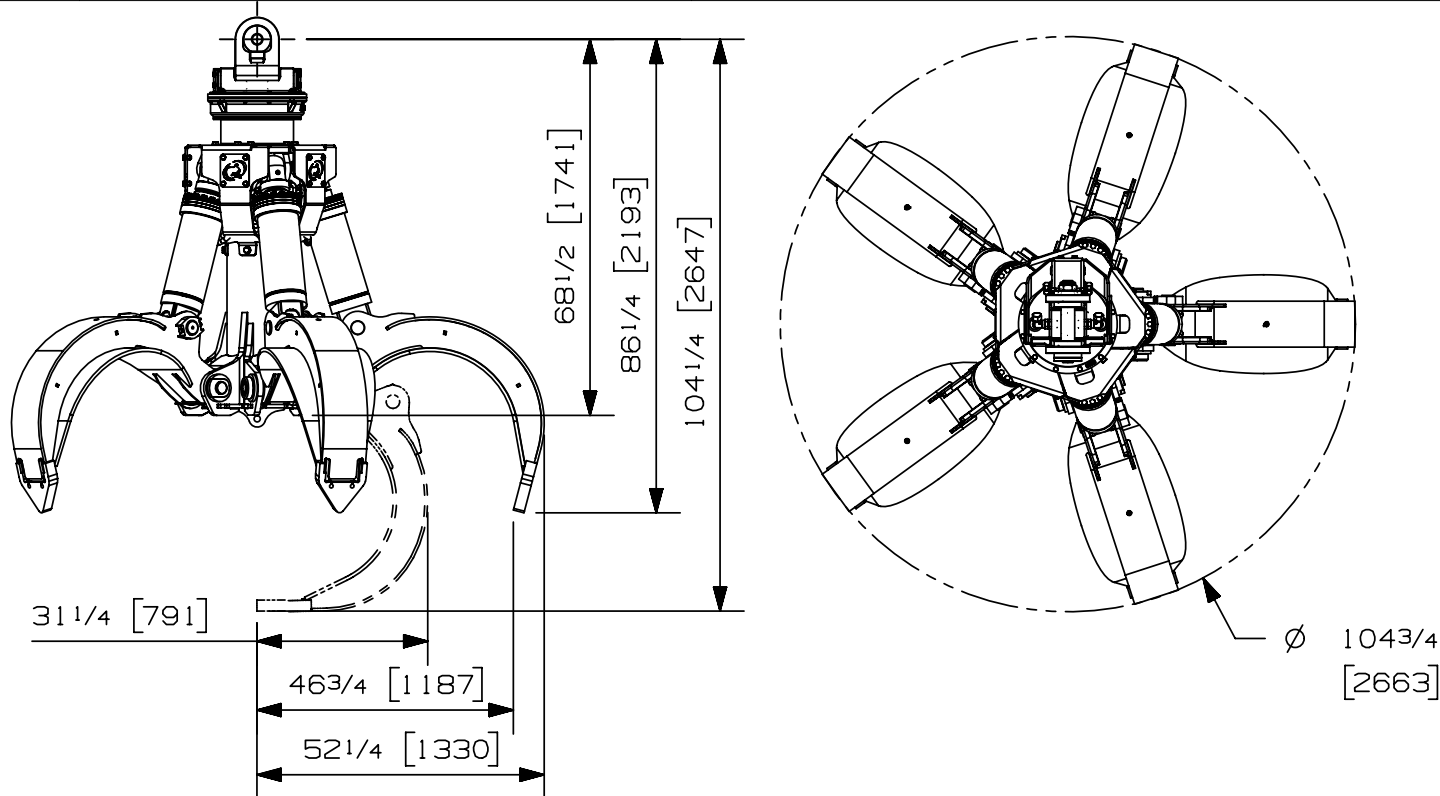

Max load:	n/a lb	n/a kg
Volume:	1.18 y ³	.90 m ³
Area tip to tip:	n/a ft ²	n/a m ²
Rotator lifting capacity:	50000 lb	22680 kg
Torque at relief pressure:	18630 lb-in	2105 Nm
	1450 psi	100 bars
Weight:	5060 lb	2295 kg

We reserve the right to change specifications and to improve our products without notice or obligation.

07003-2430
07/07/17 D.L.

Max load:	n/a lb	n/a kg
Volume:	1.18 y ³	.90 m ³
Area tip to tip:	n/a ft ²	n/a m ²
Rotator lifting capacity:	100000 lb	45359 kg
Torque at relief pressure:	22360 lb-in	2526 Nm
	1450 psi	100 bars
Weight:	5265 lb	2388 kg

Rotator	Maximum pressure: 5000 psi	345 bars	Recommended flow: 8 gpm	30 l/min
Rotator recommended flow will produce a speed of 20 rpm				

Cylinder	Diameter	Recommended pressure	Pressure range	Flow range	Lock valves
Standard	3 1/2 " (89 mm)	4300 psi (296 bars)	3600-5000 psi (248-345 bars)	46-64 gpm (174-242 l/min.)	no

Grapple cylinder maximum flow will theoretically produce a complete grapple open/close cycle in 5 seconds.

Options:

-
-
-
-

web site: www.rotobec.com

email: rotobec@rotobec.com

Rotobec Inc.: Head office serving OEM's and Eastern Canada Ph: (418) 383-3002 Fax: (418) 383-5334
Rotobec West: Branch serving Western Canada and Western USA Ph: (250) 765-1161 Fax: (250) 765-0035
Rotobec USA: Branch serving Eastern and Central USA Ph: (603) 444-2103 Fax: (603) 444-0327