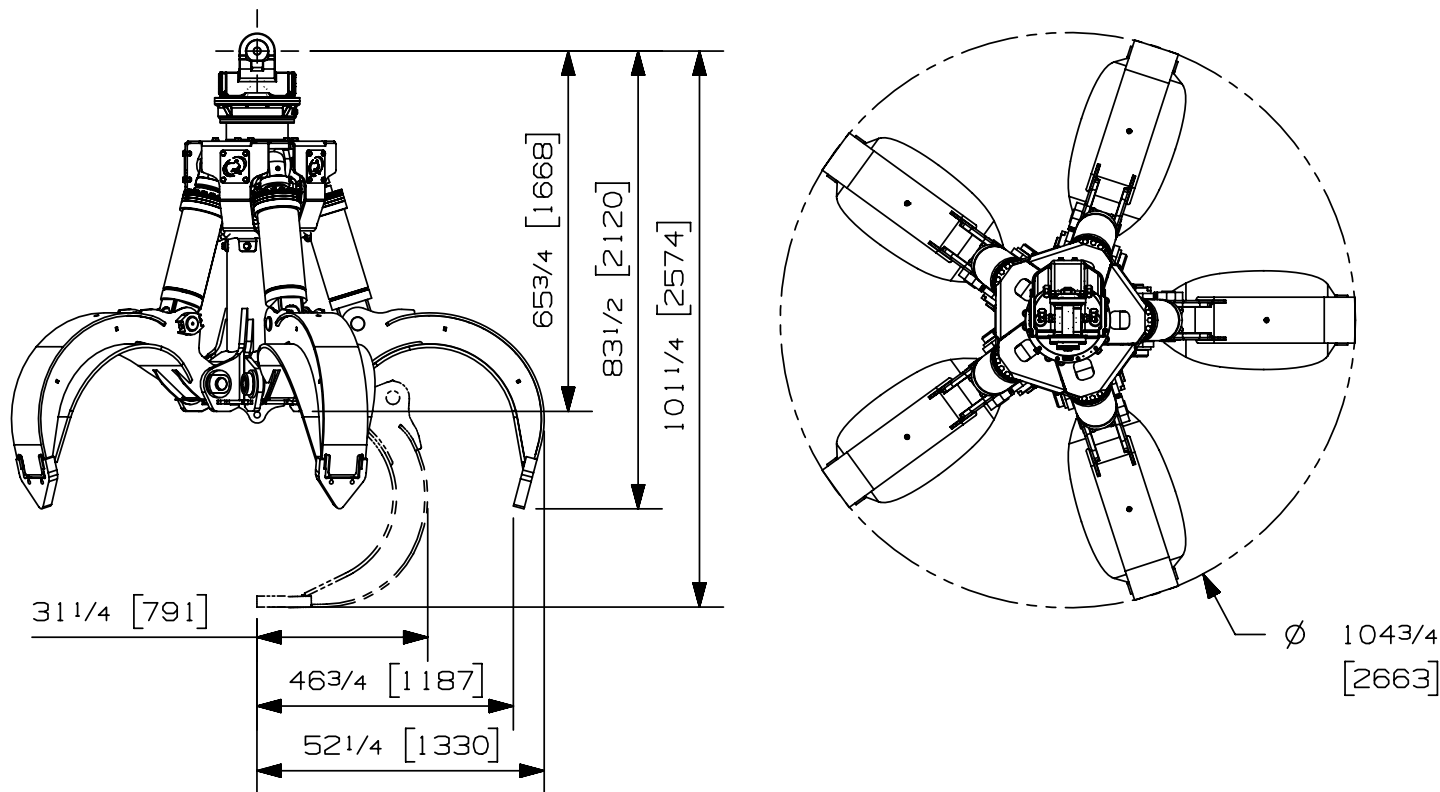

Max load:	n/a lb	n/a kg
Volume:	1.18 y ³	.90 m ³
Area tip to tip:	n/a ft ²	n/a m ²
Rotator lifting capacity:	50000 lb	22680 kg
Torque at relief pressure:	18630 lb-in	2105 Nm
	1450 psi	100 bars
Weight:	5060 lb	2295 kg

Rotator	Maximum pressure: 5000 psi 345 bars	Recommended flow: 9 gpm 34 l/min
Rotator recommended flow will produce a speed of 25 rpm		

Cylinder	Diameter	Recommended pressure	Pressure range	Flow range	Lock valves
Standard	3 1/2 " (89 mm)	4300 psi (296 bars)	3600-5000 psi (248-345 bars)	46-64 gpm (174-242 l/min.)	no

Grapple cylinder maximum flow will theoretically produce a complete grapple open/close cycle in 5 seconds.

Options:

-
-
-
-

web site: www.rotobec.com

email: rotobec@rotobec.com

Rotobec Inc.: Head office serving OEM's and Eastern Canada Ph: (418) 383-3002 Fax: (418) 383-5334
Rotobec West: Branch serving Western Canada and Western USA Ph: (250) 765-1161 Fax: (250) 765-0035
Rotobec USA: Branch serving Eastern and Central USA Ph: (603) 444-2103 Fax: (603) 444-0327

We reserve the right to change specifications and to improve our products without notice or obligation.

07003-2430
07/07/17 D.L.

Max load:	n/a lb	n/a kg
Volume:	1.18 y ³	.90 m ³
Area tip to tip:	n/a ft ²	n/a m ²
Rotator lifting capacity:	100000 lb	45359 kg
Torque at relief pressure:	22360 lb-in	2526 Nm
	1450 psi	100 bars
Weight:	5265 lb	2388 kg