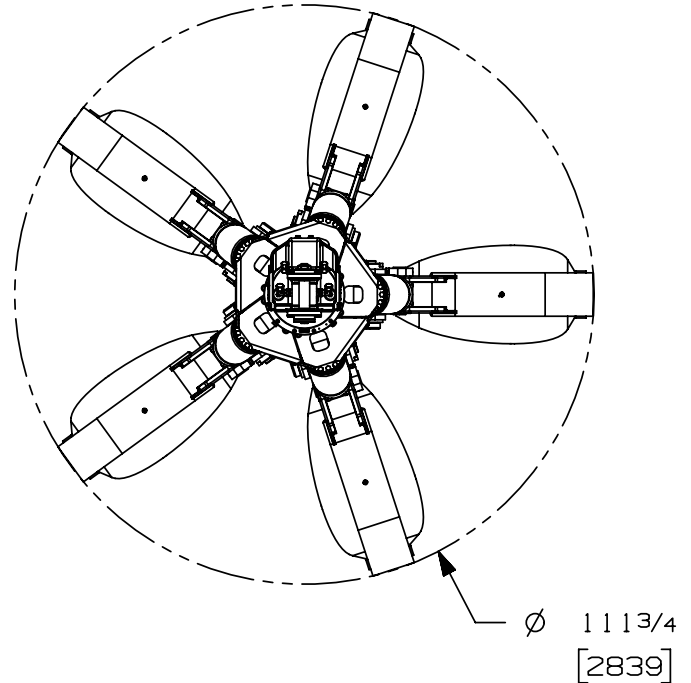

Max load:	n/a lb	n/a kg
Volume:	1.44 y ³	1.10 m ³
Area tip to tip:	n/a ft ²	n/a m ²
Rotator lifting capacity:	50000 lb	22680 kg
Torque at relief pressure:	18360 lb-in	2074 Nm
	1450 psi	100 bars
Weight:	5375 lb	2438 kg

Rotator	Maximum pressure: 5000 psi 345 bars	Recommended flow: 9 gpm 34 l/min
Rotator recommended flow will produce a speed of 25 rpm		

Cylinder	Diameter	Recommended pressure	Pressure range	Flow range	Lock valves
Standard	3 1/2 " (89 mm)	4300 psi (296 bars)	3600-5000 psi (248-345 bars)	46-64 gpm (174-242 l/min.)	no

Grapple cylinder maximum flow will theoretically produce a complete grapple open/close cycle in 5 seconds.

Options:

-
-
-
-

web site: www.rotobec.com

email: rotobec@rotobec.com

Rotobec Inc.: Head office serving OEM's and Eastern Canada Ph: (418) 383-3002 Fax: (418) 383-5334
Rotobec West: Branch serving Western Canada and Western USA Ph: (250) 765-1161 Fax: (250) 765-0035
Rotobec USA: Branch serving Eastern and Central USA Ph: (603) 444-2103 Fax: (603) 444-0327

We reserve the right to change specifications and to improve our products without notice or obligation.

07004-4112
07/07/17 D.L.

Max load:	n/a lb	n/a kg
Volume:	1.44 y ³	1.10 m ³
Area tip to tip:	n/a ft ²	n/a m ²
Rotator lifting capacity:	100000 lb	45359 kg
Torque at relief pressure:	22360 lb-in	2526 Nm
	1450 psi	100 bars
Weight:	5580 lb	2531 kg