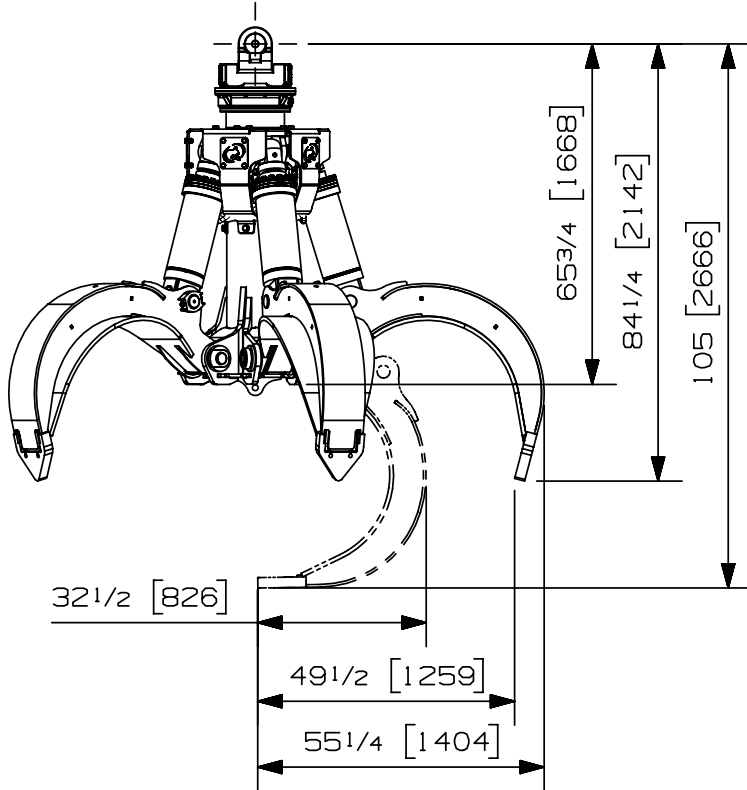

Max load:	n/a lb	n/a kg
Volume:	1.44 y³	1.10 m³
Area tip to tip:	n/a ft²	n/a m²
Rotator lifting capacity:	50000 lb	22680 kg
Torque at relief pressure:	18360 lb-in	2074 Nm
	1450 psi	100 bars
Weight:	5375 lb	2438 kg

Rotator	Maximum pressure: 5000 psi 345 bars	Recommended flow: 9 gpm 34 l/min
Rotator recommended flow will produce a speed of 25 rpm		

Cylinder	Diameter	Recommended pressure	Pressure range	Flow range	Lock valves
Standard	3 1/2 " (89 mm)	4300 psi (296 bars)	3600-5000 psi (248-345 bars)	46-64 gpm (174-242 l/min.)	no

Grapple cylinder maximum flow will theoretically produce a complete grapple open/close cycle in 5 seconds.