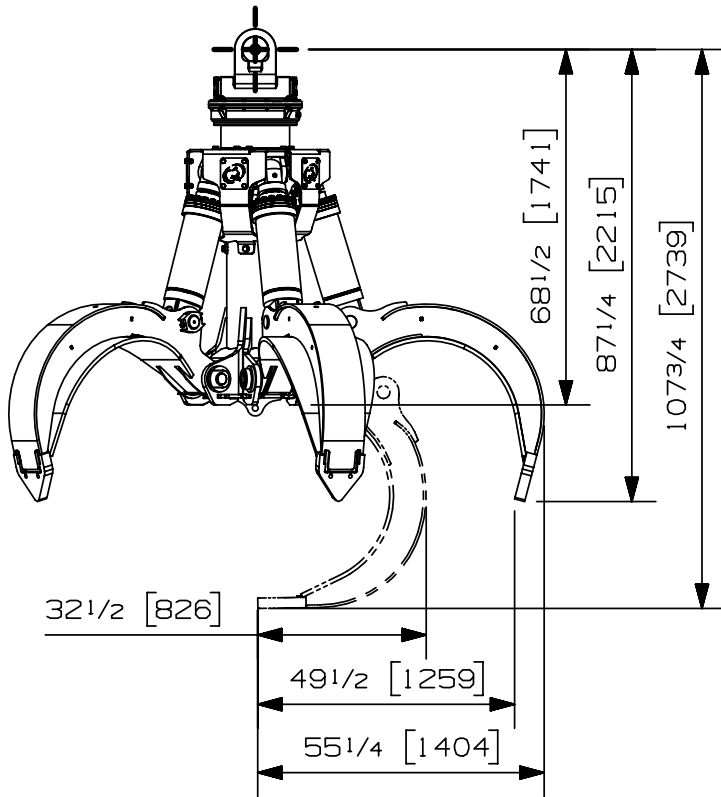

Max load:	n/a lb	n/a kg
Volume:	1.44 y ³	1.10 m ³
Area tip to tip:	n/a ft ²	n/a m ²
Rotator lifting capacity:	50000 lb	22680 kg
Torque at relief pressure:	18360 lb-in	2074 Nm
	1450 psi	100 bars
Weight:	5375 lb	2438 kg

We reserve the right to change specifications and to improve our products without notice or obligation.

07004-4112
07/07/17 D.L.

Max load:	n/a lb	n/a kg
Volume:	1.44 y ³	1.10 m ³
Area tip to tip:	n/a ft ²	n/a m ²
Rotator lifting capacity:	100000 lb	45359 kg
Torque at relief pressure:	22360 lb-in	2526 Nm
	1450 psi	100 bars
Weight:	5580 lb	2531 kg

Rotator	Maximum pressure: 5000 psi	345 bars	Recommended flow: 8 gpm	30 l/min
Rotator recommended flow will produce a speed of 20 rpm				

Cylinder	Diameter	Recommended pressure	Pressure range	Flow range	Lock valves
Standard	3 1/2 " (89 mm)	4300 psi (296 bars)	3600-5000 psi (248-345 bars)	46-64 gpm (174-242 l/min.)	no

Grapple cylinder maximum flow will theoretically produce a complete grapple open/close cycle in 5 seconds.

Options:

-
-
-
-

web site: www.rotobec.com

email: rotobec@rotobec.com

Rotobec Inc.: Head office serving OEM's and Eastern Canada Ph: (418) 383-3002 Fax: (418) 383-5334
Rotobec West: Branch serving Western Canada and Western USA Ph: (250) 765-1161 Fax: (250) 765-0035
Rotobec USA: Branch serving Eastern and Central USA Ph: (603) 444-2103 Fax: (603) 444-0327