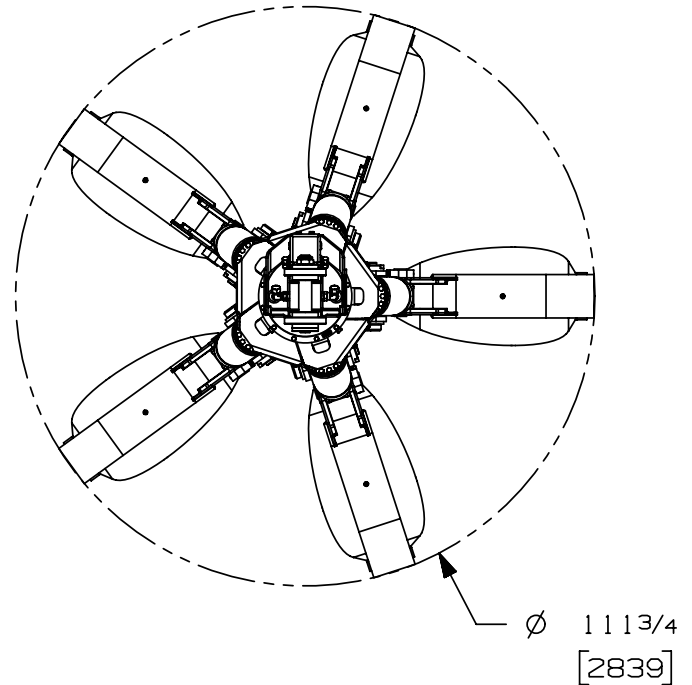

Max load:	n/a lb	n/a kg
Volume:	1.44 y³	1.10 m³
Area tip to tip:	n/a ft²	n/a m²
Rotator lifting capacity:	100000 lb	45359 kg
Torque at relief pressure:	22360 lb-in	2526 Nm
	1450 psi	100 bars
Weight:	5580 lb	2531 kg

Rotator	Maximum pressure: 5000 psi	345 bars	Recommended flow: 8 gpm	30 l/min
Rotator recommended flow will produce a speed of 20 rpm				

Cylinder	Diameter	Recommended pressure	Pressure range	Flow range	Lock valves
Standard	3 1/2 " (89 mm)	4300 psi (296 bars)	3600-5000 psi (248-345 bars)	46-64 gpm (174-242 l/min.)	no

Grapple cylinder maximum flow will theoretically produce a complete grapple open/close cycle in 5 seconds.