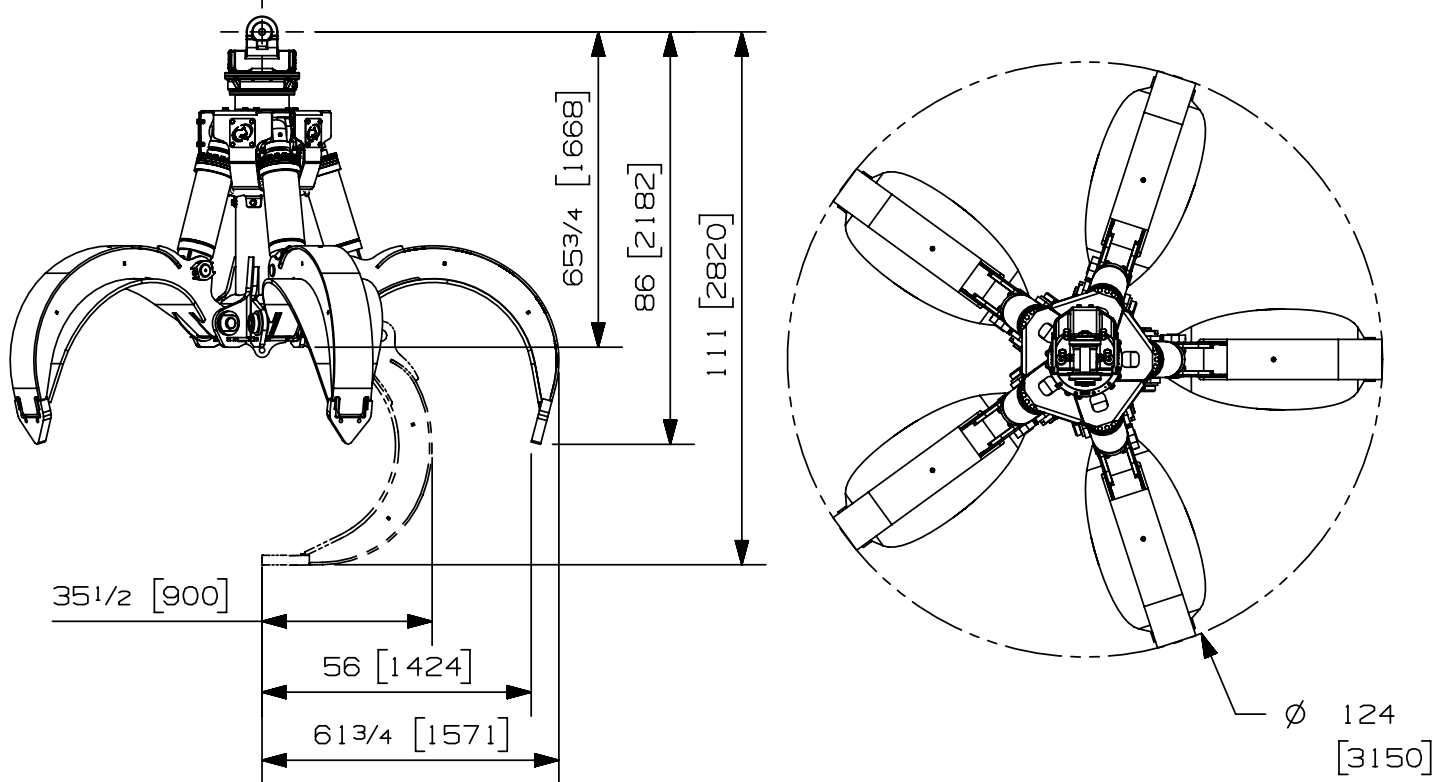

Max load:	n/a lb	n/a kg
Volume:	1.83 y ³	1.40 m ³
Area tip to tip:	n/a ft ²	n/a m ²
Rotator lifting capacity:	50000 lb	22680 kg
Torque at relief pressure:	18630 lb-in	2105 Nm
	1450 psi	100 bars
Weight:	5760 lb	2613 kg

Rotator	Maximum pressure: 5000 psi 345 bars	Recommended flow: 9 gpm 34 l/min
Rotator recommended flow will produce a speed of 25 rpm		

Cylinder	Diameter	Recommended pressure	Pressure range	Flow range	Lock valves
Standard	3 1/2 " (89 mm)	4300 psi (296 bars)	3600-5000 psi (248-345 bars)	46-64 gpm (174-242 l/min.)	no

Grapple cylinder maximum flow will theoretically produce a complete grapple open/close cycle in 5 seconds.

Options:

-
-
-
-

web site: www.rotobec.com

email: rotobec@rotobec.com

Rotobec Inc.: Head office serving OEM's and Eastern Canada Ph: (418) 383-3002 Fax: (418) 383-5334
Rotobec West: Branch serving Western Canada and Western USA Ph: (250) 765-1161 Fax: (250) 765-0035
Rotobec USA: Branch serving Eastern and Central USA Ph: (603) 444-2103 Fax: (603) 444-0327

We reserve the right to change specifications and to improve our products without notice or obligation.

07001-7015
25/07/17 D.L.

Max load:	n/a lb	n/a kg
Volume:	1.83 y ³	1.40 m ³
Area tip to tip:	n/a ft ²	n/a m ²
Rotator lifting capacity:	100000 lb	45359 kg
Torque at relief pressure:	22360 lb-in	2526 Nm
	1450 psi	100 bars
Weight:	5965 lb	2706 kg