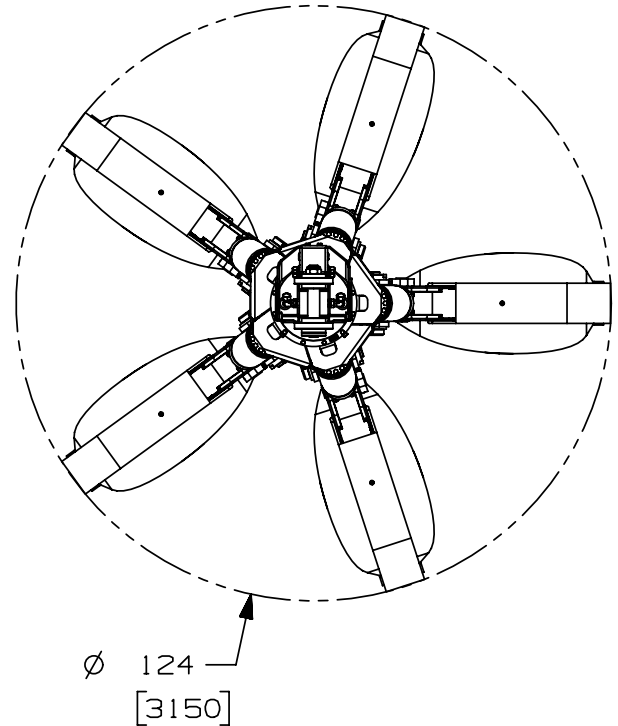

Max load:	n/a lb	n/a kg
Volume:	1.83 y³	1.40 m³
Area tip to tip:	n/a ft²	n/a m²
Rotator lifting capacity:	100000 lb	45359 kg
Torque at relief pressure:	22360 lb-in	2526 Nm
	1450 psi	100 bars
Weight:	5965 lb	2706 kg

Rotator	Maximum pressure: 5000 psi	345 bars	Recommended flow: 8 gpm	30 l/min
Rotator recommended flow will produce a speed of 20 rpm				

Cylinder	Diameter	Recommended pressure	Pressure range	Flow range	Lock valves
Standard	3 1/2 " (89 mm)	4300 psi (296 bars)	3600-5000 psi (248-345 bars)	46-64 gpm (174-242 l/min.)	no

Grapple cylinder maximum flow will theoretically produce a complete grapple open/close cycle in 5 seconds.