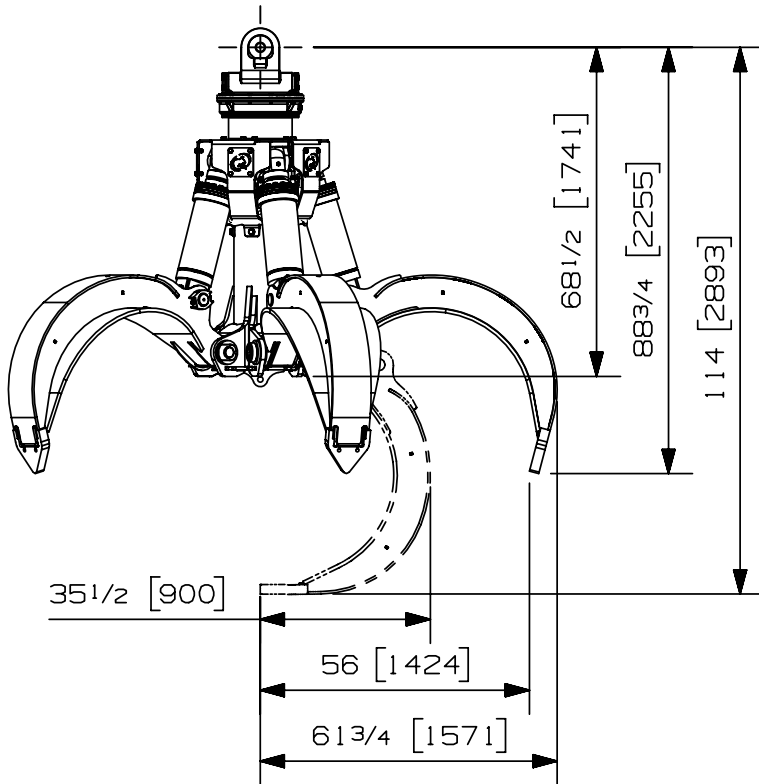

Max load:	n/a lb	n/a kg
Volume:	1.83 y ³	1.40 m ³
Area tip to tip:	n/a ft ²	n/a m ²
Rotator lifting capacity:	50000 lb	22680 kg
Torque at relief pressure:	18630 lb-in	2105 Nm
	1450 psi	100 bars
Weight:	5760 lb	2613 kg

We reserve the right to change specifications and to improve our products without notice or obligation.

07001-7015
25/07/17 D.L.

Max load:	n/a lb	n/a kg
Volume:	1.83 y ³	1.40 m ³
Area tip to tip:	n/a ft ²	n/a m ²
Rotator lifting capacity:	100000 lb	45359 kg
Torque at relief pressure:	22360 lb-in	2526 Nm
	1450 psi	100 bars
Weight:	5965 lb	2706 kg

Rotator	Maximum pressure: 5000 psi	345 bars	Recommended flow: 8 gpm	30 l/min
Rotator recommended flow will produce a speed of 20 rpm				

Cylinder	Diameter	Recommended pressure	Pressure range	Flow range	Lock valves
Standard	3 1/2 " (89 mm)	4300 psi (296 bars)	3600-5000 psi (248-345 bars)	46-64 gpm (174-242 l/min.)	no

Grapple cylinder maximum flow will theoretically produce a complete grapple open/close cycle in 5 seconds.

Options:

-
-
-
-

web site: www.rotobec.com

email: rotobec@rotobec.com

Rotobec Inc.: Head office serving OEM's and Eastern Canada
Rotobec West: Branch serving Western Canada and Western USA
Rotobec USA: Branch serving Eastern and Central USA