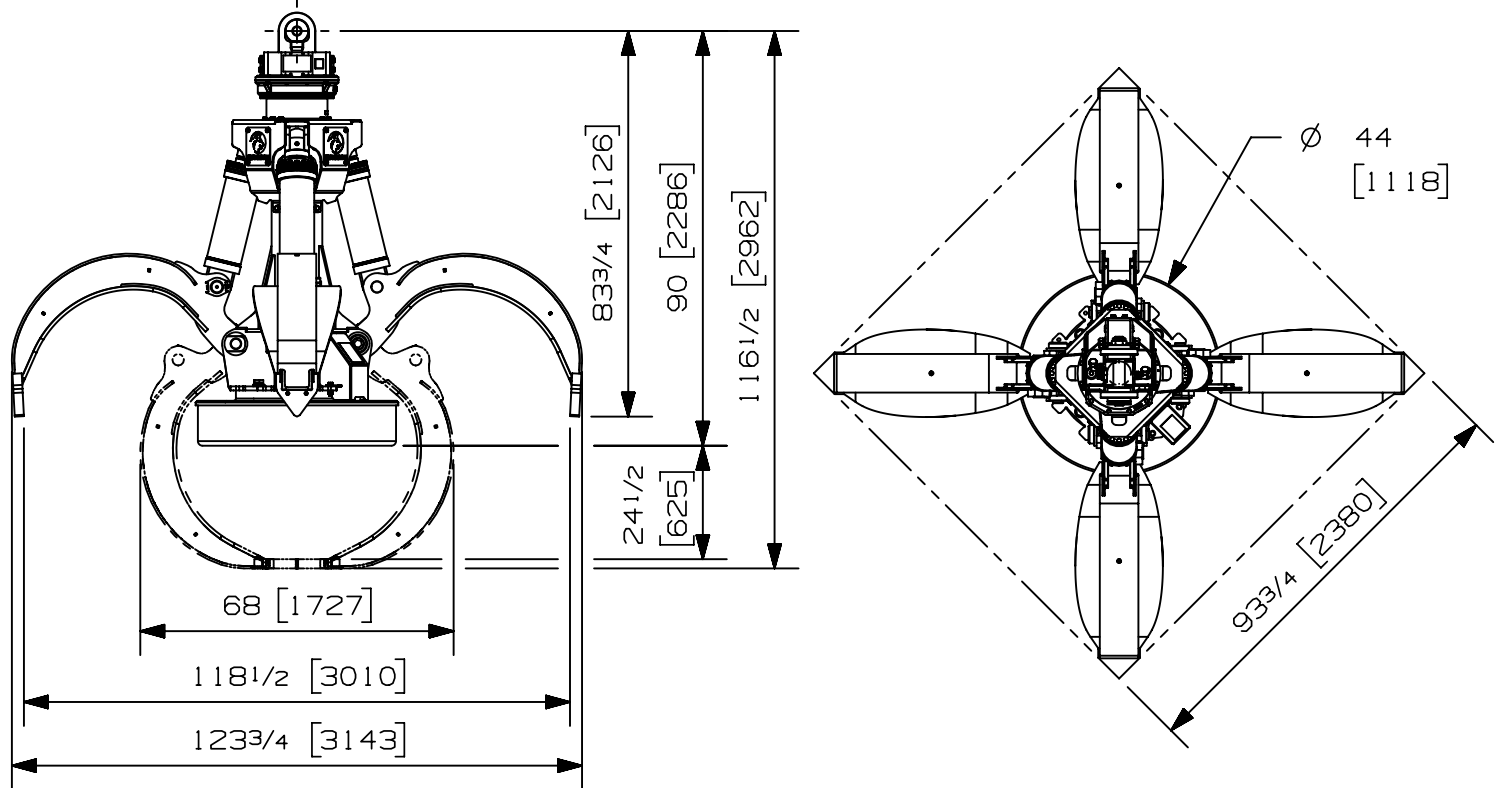

Max load:	- lb	- kg
Volume:	1.50 y³	1.15 m³
Area tip to tip:	- ft²	- m²
Rotator lifting capacity:	100000 lb	45359 kg
Torque at relief pressure:	22360 lb-in	2526 Nm
	1450 psi	100 bars
Weight:	7975 lb	3617 kg

Rotator	Maximum pressure: 5000 psi	345 bars	Recommended flow: 8 gpm	30 l/min
Rotator recommended flow will produce a maximum speed of 20 rpm				

Cylinder	Diameter	Recommended pressure	Pressure range	Flow range	Lock valves
Standard	3 1/2 " (89 mm)	4300 psi (296 bars)	3600 - 5000 psi (248-345 bars)	42 - 59 gpm (159-223 l/min.)	No

Grapple cylinder maximum flow will theoretically produce a complete grapple open/close cycle in 5 seconds.