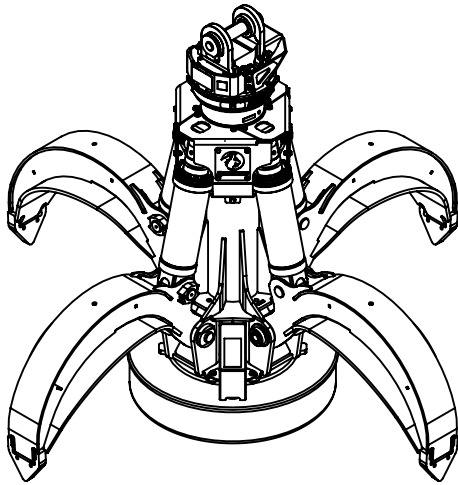

Grapple cylinder maximum flow will theoretically produce a complete grapple open/close cycle in 6 seconds.

Options:

-
-
-
-

web site: www.rotobec.com

email: rotobec@rotobec.com

Rotobec Inc.: Head office serving OEM's and Eastern Canada Ph: (418) 383-3002 Fax: (418) 383-5334
 Rotobec West: Branch serving Western Canada and Western USA Ph: (250) 765-1161 Fax: (250) 765-0035
 Rotobec USA: Branch serving Eastern and Central USA Ph: (603) 444-2103 Fax: (603) 444-0327

We reserve the right to change specifications and to improve our products without notice or obligation.

07002-9662
11/03/20 _____

Max load:	- lb	- kg
Volume:	1.50 y ³	1.15 m ³
Area tip to tip:	- ft ²	- m ²
Rotator lifting capacity:	100000 lb	45359 kg
Torque at relief pressure:	22360 lb-in	2526 Nm
	1450 psi	100 bars
Weight:	7975 lb	3617 kg