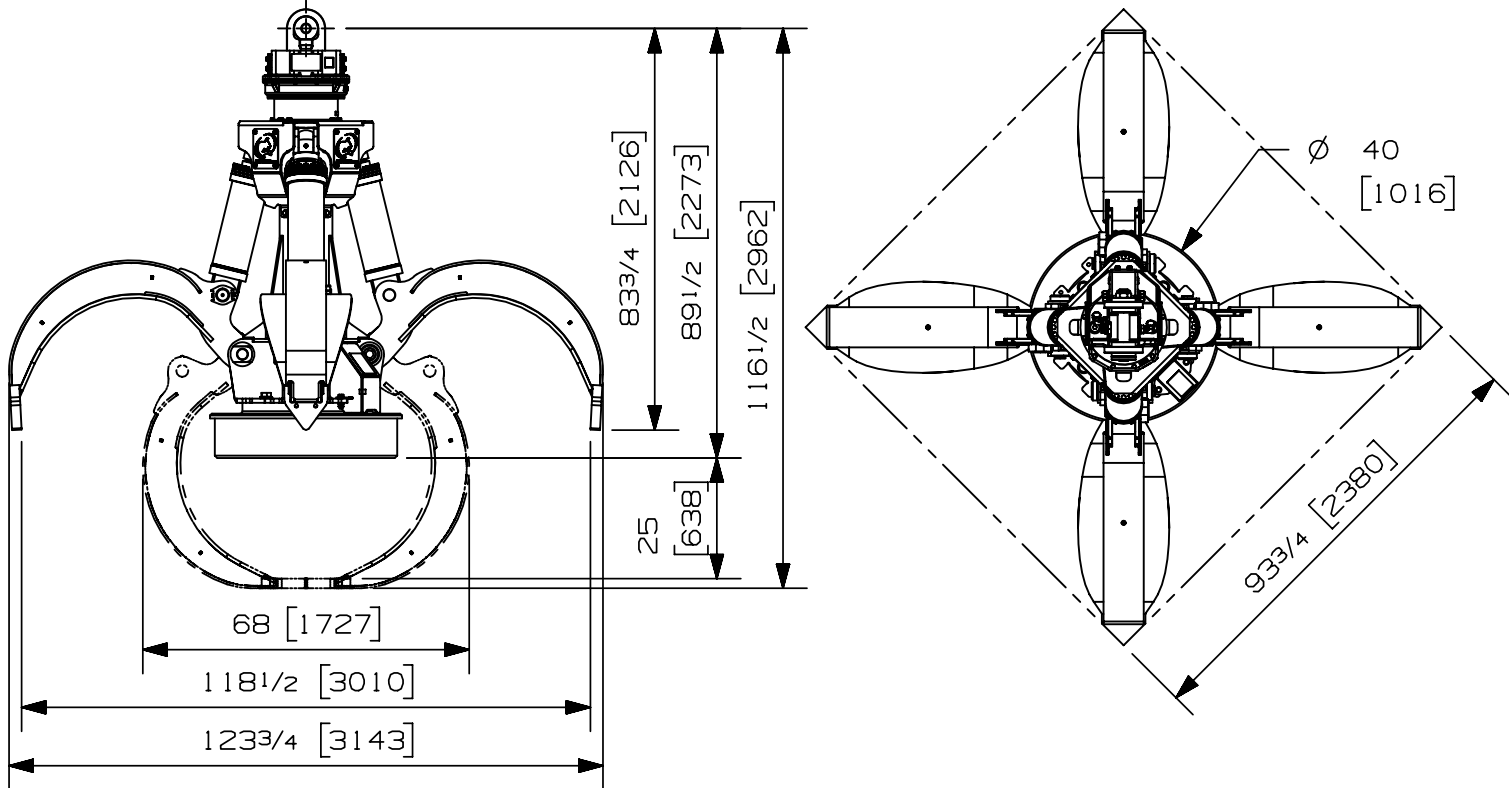

Max load:	n/a lb	n/a kg
Volume:	2 y ³	1.5 m ³
Area tip to tip:	n/a ft ²	n/a m ²
Rotator lifting capacity:	100000 lb	45359 kg
Torque at relief pressure:	22360 lb-in 1450 psi	2526 Nm 100 bars
Weight:	7415 lb	3363 kg

Rotator	Maximum pressure: 5000 psi 345 bars	Recommended flow: 8 gpm 30 l/min
Rotator recommended flow will produce a speed of 20 rpm		

Cylinder	Diameter	Recommended pressure	Pressure range	Flow range	Lock valves
Standard	3 1/2 " (89 mm)	4300 psi (296 bars)	3600-5000 psi (248-345 bars)	42-59 gpm (159-223 l/min.)	no

Grapple cylinder maximum flow will theoretically produce a complete grapple open/close cycle in 6 seconds.

Options:

-
-
-
-

web site: www.rotobec.com

email: rotobec@rotobec.com

Rotobec Inc.: Head office serving OEM's and Eastern Canada Ph: (418) 383-3002 Fax: (418) 383-5334
 Rotobec West: Branch serving Western Canada and Western USA Ph: (250) 765-1161 Fax: (250) 765-0035
 Rotobec USA: Branch serving Eastern and Central USA Ph: (603) 444-2103 Fax: (603) 444-0327

We reserve the right to change specifications and to improve our products without notice or obligation.

07002-9662
11/03/20 _____

Max load:	- lb	- kg
Volume:	1.50 y ³	1.15 m ³
Area tip to tip:	- ft ²	- m ²
Rotator lifting capacity:	100000 lb	45359 kg
Torque at relief pressure:	22360 lb-in	2526 Nm
	1450 psi	100 bars
Weight:	7975 lb	3617 kg