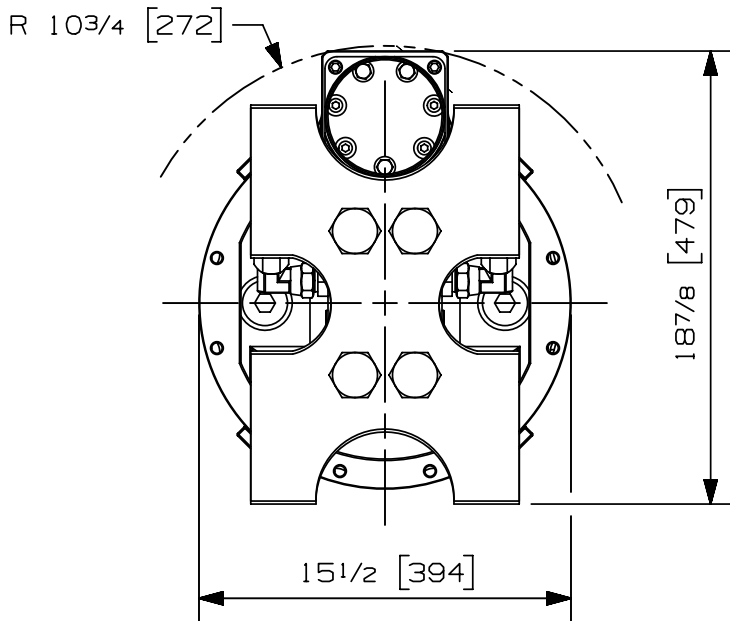

We reserve the right to change specifications and to improve our products without notice or obligation.

07002-9620  
14/08/17 D.L.

Rotator type:	Continuous	
Maximum lift capacity:	50000 lb	22680 kg
Torque at relief pressure:	18140 lb-in	2050 Nm
	913 psi	63 bars
Speed at recommended flow:	15 rpm	
Recommended flow to motor:	8 gpm	30 l/min
Maximum pressure to motor:	4200 psi	290 bars
Maximum pressure to collector:	4200 psi	290 bars
Rotator motor inlet ports:	2 X 10 JIC	
Attachment inlet ports:	4 X 12 JIC	
Attachment outlet ports:	4 X 08 ORB - 3 X 12 ORB	
Additional inlet ports:	N/A	
Weight:	460 lb *	209 kg