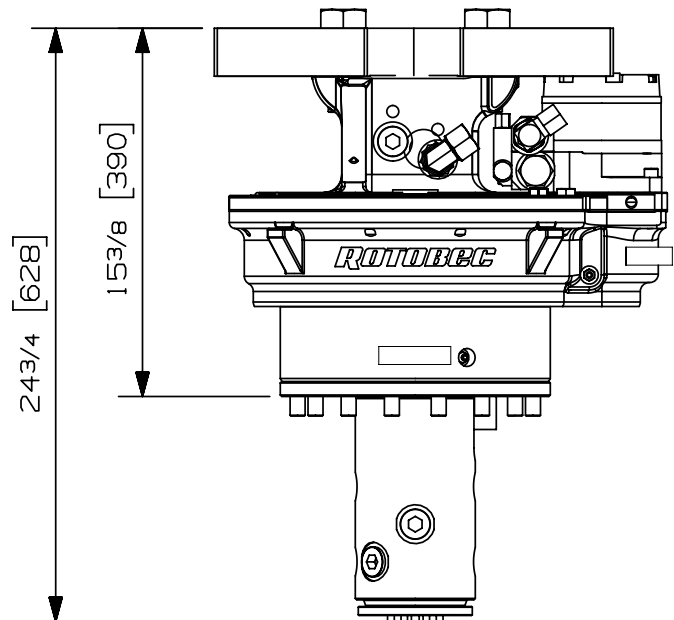

Rotator type:	Continuous	
Maximum lift capacity:	50000 lb	22680 kg
Torque at relief pressure:	18140 lb-in	2050 Nm
	913 psi	63 bars
Speed at recommended flow:	15 rpm	
Recommended flow to motor:	8 gpm	30 l/min
Maximum pressure to motor:	4200 psi	290 bars
Maximum pressure to collector:	4200 psi	290 bars
Rotator motor inlet ports:	2 X 10 JIC	
Attachment inlet ports:	2 X 10 JIC	
Attachment outlet ports:	4 X 08 ORB	
Additional inlet ports:	N/A	
Weight:	460 lb *	209 kg

\* WEIGHT INCLUDING LUGGING BASE PLATE

Options:

- Custom bolt-on lugging (190 lbs/ 86 kg)
- Valve option on lugging (20 lbs/ 9 kg)
- Valve option on excavator boom base (95 lbs/ 43 kg)

web site: [www.rotobec.com](http://www.rotobec.com)

We reserve the right to change specifications and to improve our products without notice or obligation.

07002-9620  
14/08/17 D.L.

Rotator type:	Continuous	
Maximum lift capacity:	50000 lb	22680 kg
Torque at relief pressure:	18140 lb-in	2050 Nm
	913 psi	63 bars
Speed at recommended flow:	15 rpm	
Recommended flow to motor:	8 gpm	30 l/min
Maximum pressure to motor:	4200 psi	290 bars
Maximum pressure to collector:	4200 psi	290 bars
Rotator motor inlet ports:	2 X 10 JIC	
Attachment inlet ports:	4 X 12 JIC	
Attachment outlet ports:	4 X 08 ORB - 3 X 12 ORB	
Additional inlet ports:	N/A	
Weight:	460 lb *	209 kg