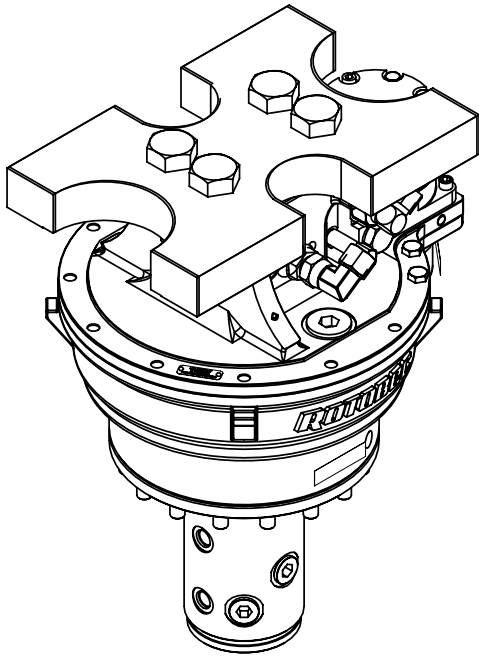

Rotator type:	Continuous	
Maximum lift capacity:	50000 lb	22680 kg
Torque at relief pressure:	18140 lb-in	2050 Nm
	913 psi	63 bars
Speed at recommended flow:	15 rpm	
Recommended flow to motor:	8 gpm	30 l/min
Maximum pressure to motor:	4200 psi	290 bars
Maximum pressure to collector:	4200 psi	290 bars
Rotator motor inlet ports:	2 X 10 JIC	
Attachment inlet ports:	2 X 10 JIC	
Attachment outlet ports:	4 X 08 ORB	
Additional inlet ports:	N/A	
Weight:	460 lb *	209 kg

\* WEIGHT INCLUDING LUGGING BASE PLATE

Options:

- Custom bolt-on lugging (190 lbs/ 86 kg)
- Valve option on lugging (20 lbs/ 9 kg)
- Valve option on excavator boom base (95 lbs/ 43 kg)

web site: [www.rotobec.com](http://www.rotobec.com)

We reserve the right to change specifications and to improve our products without notice or obligation.

07002-9620  
14/08/17 D.L.

Rotator type:	Continuous	
Maximum lift capacity:	50000 lb	22680 kg
Torque at relief pressure:	18140 lb-in	2050 Nm
	913 psi	63 bars
Speed at recommended flow:	15 rpm	
Recommended flow to motor:	8 gpm	30 l/min
Maximum pressure to motor:	4200 psi	290 bars
Maximum pressure to collector:	4200 psi	290 bars
Rotator motor inlet ports:	2 X 10 JIC	
Attachment inlet ports:	4 X 12 JIC	
Attachment outlet ports:	4 X 08 ORB - 3 X 12 ORB	
Additional inlet ports:	N/A	
Weight:	460 lb *	209 kg