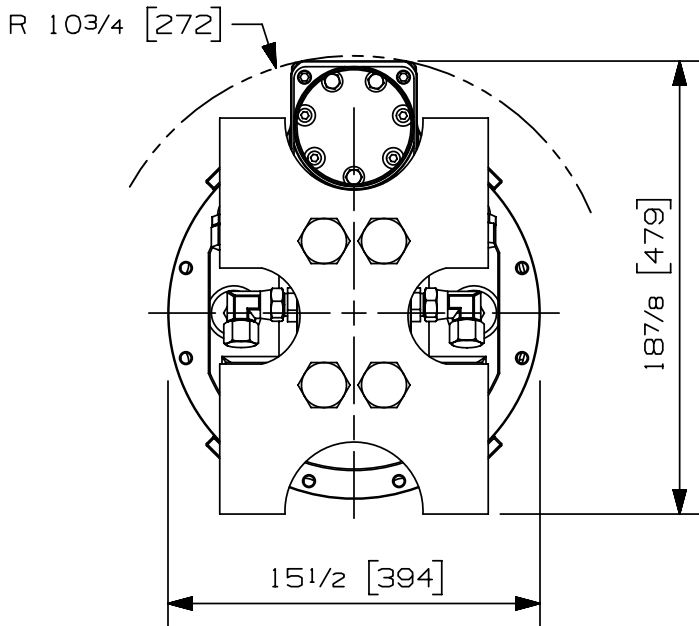

Rotator type:	Continuous	
Maximum lift capacity:	50000 lb	22680 kg
Torque at relief pressure:	18140 lb-in	2050 Nm
	913 psi	63 bars
Speed at recommended flow:	15 rpm	
Recommended flow to motor:	8 gpm	30 l/min
Maximum pressure to motor:	4200 psi	290 bars
Maximum pressure to collector:	4200 psi	290 bars
Rotator motor inlet ports:	2 X 10 JIC	
Attachment inlet ports:	2 X 10 JIC	
Attachment outlet ports:	4 X 08 ORB	
Additional inlet ports:	N/A	
Weight:	460 lb *	209 kg

\* WEIGHT INCLUDING LUGGING BASE PLATE

Options:

- Custom bolt-on lugging (190 lbs/ 86 kg)
- Valve option on lugging (20 lbs/ 9 kg)
- Valve option on excavator boom base (95 lbs/ 43 kg)

web site: [www.rotobec.com](http://www.rotobec.com)

We reserve the right to change specifications and to improve our products without notice or obligation.

07002-9620  
14/08/17 D.L.

Rotator type:	Continuous	
Maximum lift capacity:	50000 lb	22680 kg
Torque at relief pressure:	18140 lb-in	2050 Nm
	913 psi	63 bars
Speed at recommended flow:	15 rpm	
Recommended flow to motor:	8 gpm	30 l/min
Maximum pressure to motor:	4200 psi	290 bars
Maximum pressure to collector:	4200 psi	290 bars
Rotator motor inlet ports:	2 X 10 JIC	
Attachment inlet ports:	4 X 12 JIC	
Attachment outlet ports:	4 X 08 ORB - 3 X 12 ORB	
Additional inlet ports:	N/A	
Weight:	460 lb *	209 kg