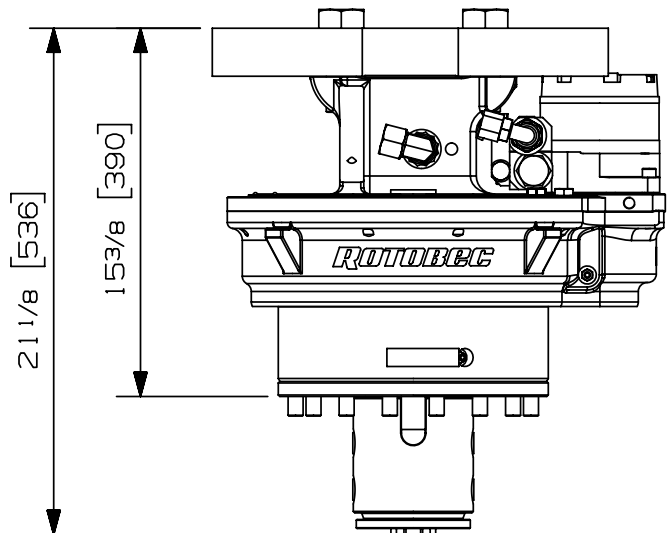

Rotator type:	Continuous	
Maximum lift capacity:	50000 lb	22680 kg
Torque at relief pressure:	18140 lb-in	2050 Nm
	913 psi	63 bars
Speed at recommended flow:	15 rpm	
Recommended flow to motor:	8 gpm	30 l/min
Maximum pressure to motor:	4200 psi	290 bars
Maximum pressure to collector:	4200 psi	290 bars
Rotator motor inlet ports:	2 X 10 JIC	
Attachment inlet ports:	2 X 10 JIC	
Attachment outlet ports:	4 X 08 ORB	
Additional inlet ports:	N/A	
Weight:	460 lb *	209 kg

\* WEIGHT INCLUDING LUGGING BASE PLATE

Options:

- Custom bolt-on lugging (190 lbs/ 86 kg)
- Valve option on lugging (20 lbs/ 9 kg)
- Valve option on excavator boom base (95 lbs/ 43 kg)

web site: [www.rotobec.com](http://www.rotobec.com)

We reserve the right to change specifications and to improve our products without notice or obligation.

07002-9620  
14/08/17 D.L.

Rotator type:	Continuous	
Maximum lift capacity:	50000 lb	22680 kg
Torque at relief pressure:	18140 lb-in	2050 Nm
	913 psi	63 bars
Speed at recommended flow:	15 rpm	
Recommended flow to motor:	8 gpm	30 l/min
Maximum pressure to motor:	4200 psi	290 bars
Maximum pressure to collector:	4200 psi	290 bars
Rotator motor inlet ports:	2 X 10 JIC	
Attachment inlet ports:	4 X 12 JIC	
Attachment outlet ports:	4 X 08 ORB - 3 X 12 ORB	
Additional inlet ports:	N/A	
Weight:	460 lb *	209 kg