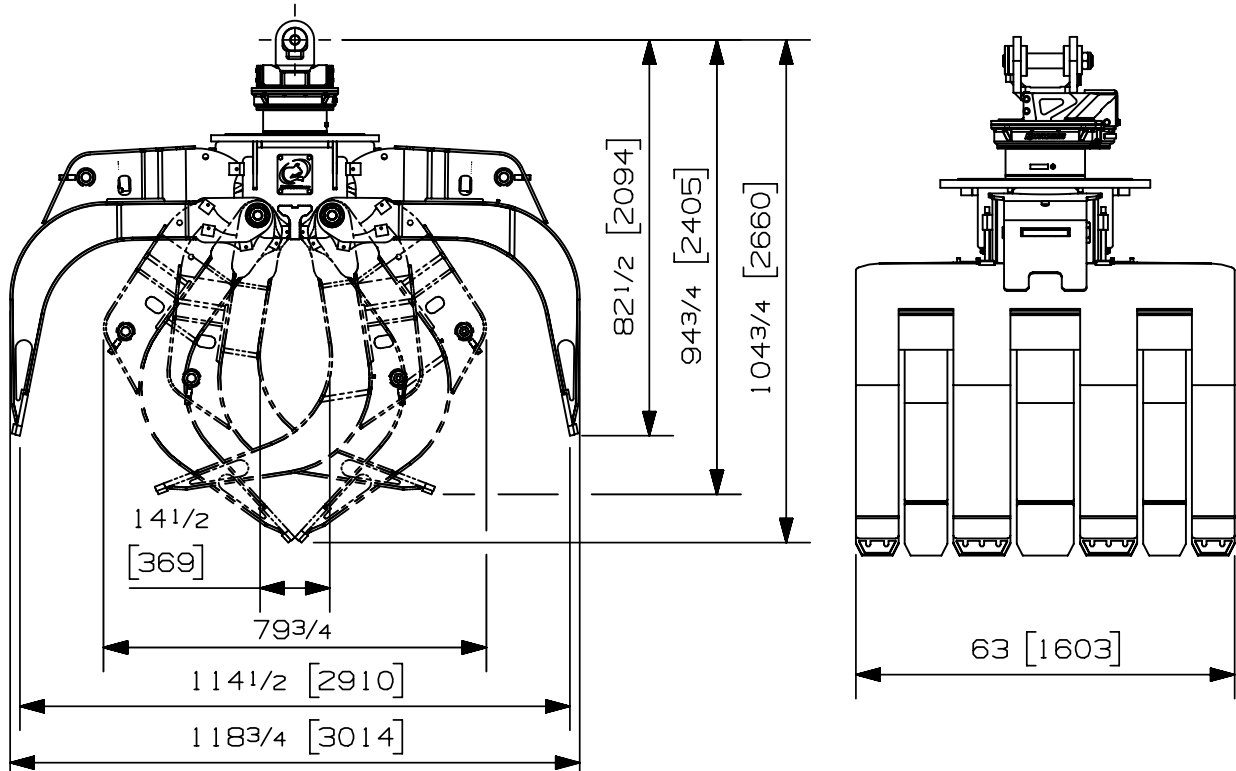

Max load:	n/a lb	n/a kg
Volume:	4.00 y³	3.06 m³
Area tip to tip:	12.00 ft²	1.11 m²
Rotator lifting capacity:	100000 lb	45359 kg
Torque at relief pressure:	22360 lb-in	2526 Nm
	1450 psi	100 bars
Weight:	6230 lb	2826 kg

Rotator	Maximum pressure: 5000 psi 345 bars	Recommended flow: 8 gpm 30 l/min
Rotator recommended flow will produce a speed of 20 rpm		

Cylinder	Diameter	Recommended pressure	Pressure range	Flow range	Lock valves
Standard	4 1/2 " (114 mm)	4000 psi (276 bars)	3000-5000 psi (207-345 bars)	29-41 gpm (110-155 l/min.)	no

Grapple cylinder maximum flow will theoretically produce a complete grapple open/close cycle in 5 seconds.