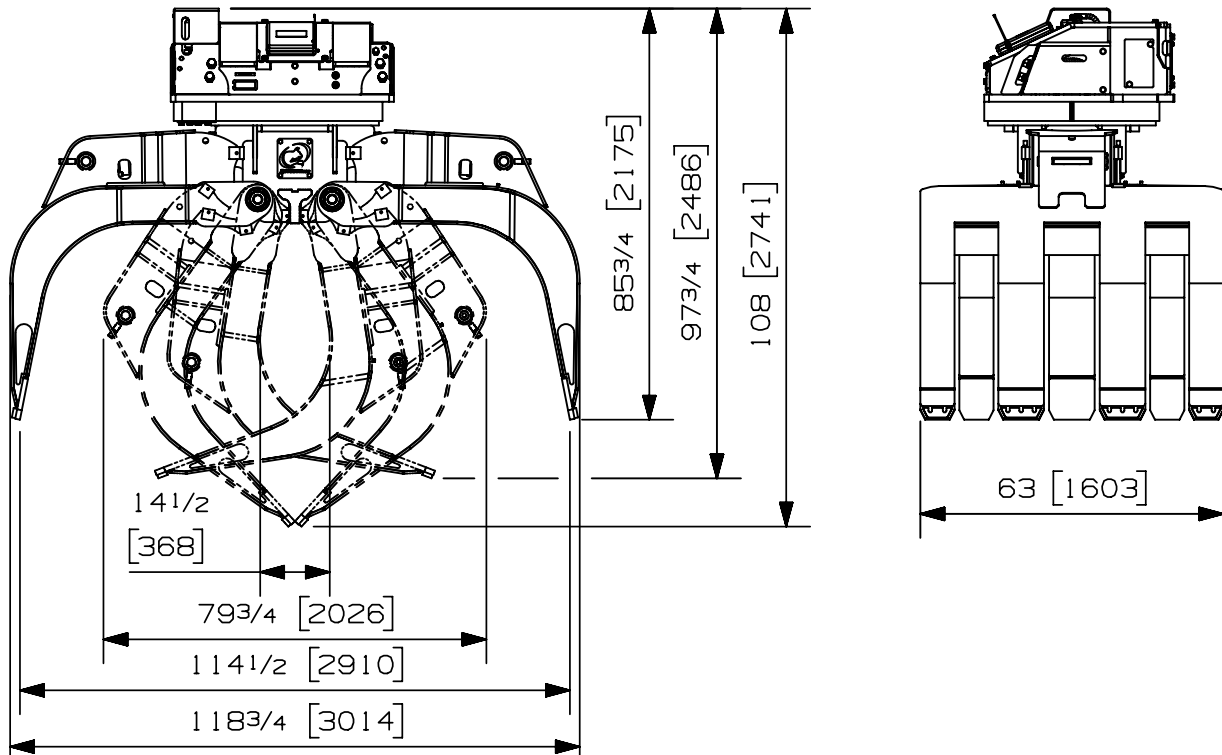

Max load:	n/a lb	n/a kg
Volume:	4.00 y ³	3.06 m ³
Area tip to tip:	12.00 ft ²	1.11 m ²
Rotator lifting capacity:	170000 lb	77111 kg
Torque at relief pressure:	218520 lb-in	24689 Nm
	2200 psi	152 bars
Weight:	7765 lb	3522 kg

Rotator	Maximum pressure: 5000 psi 345 bars	Recommended flow: 32 gpm 121 l/min
Rotator recommended flow will produce a speed of 12 rpm		

Cylinder	Diameter	Recommended pressure	Pressure range	Flow range	Lock valves
Standard	4 1/2 " (114 mm)	4000 psi (276 bars)	3000-5000 psi (207-345 bars)	29-41 gpm (110-155 l/min.)	no

Grapple cylinder maximum flow will theoretically produce a complete grapple open/close cycle in 5 seconds.

Options:

- Optional scrapper kit (with stand) (N/A)
- CounterBalance valve option (20 lbs / 9 kg)
- See also RGP-1702 option for more options

Ph: (418) 383-3002 Fax: (418) 383-5334
 Ph: (250) 765-1161 Fax: (250) 765-0035
 Ph: (603) 444-2103 Fax: (603) 444-0327

Max load:	n/a lb	n/a kg
Volume:	4.00 y ³	3.06 m ³
Area tip to tip:	12.00 ft ²	1.11 m ²
Rotator lifting capacity:	100000 lb	45359 kg
Torque at relief pressure:	22360 lb-in	2526 Nm
	1450 psi	100 bars
Weight:	6230 lb	2826 kg