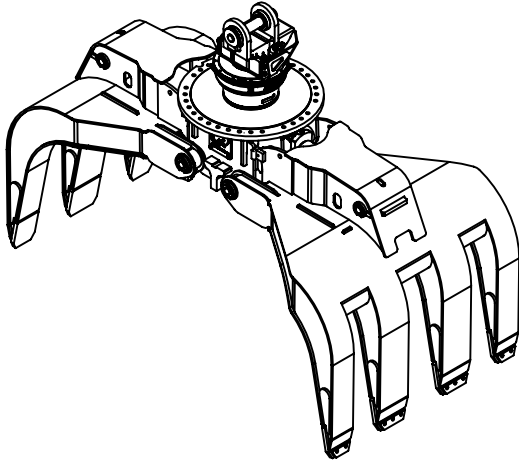

Max load:	n/a lb	n/a kg
Volume:	4.00 y³	3.06 m³
Area tip to tip:	12.00 ft²	1.11 m²
Rotator lifting capacity:	100000 lb	45359 kg
Torque at relief pressure:	22360 lb-in	2526 Nm
	1450 psi	100 bars
Weight:	6230 lb	2826 kg

Rotator	Maximum pressure: 5000 psi 345 bars	Recommended flow: 8 gpm 30 l/min
Rotator recommended flow will produce a speed of 20 rpm		

Cylinder	Diameter	Recommended pressure	Pressure range	Flow range	Lock valves
Standard	4 1/2 " (114 mm)	4000 psi (276 bars)	3000-5000 psi (207-345 bars)	29-41 gpm (110-155 l/min.)	no

Grapple cylinder maximum flow will theoretically produce a complete grapple open/close cycle in 5 seconds.

Options:

- Optional scrapper kit (with stand) (N/A)
- CounterBalance valve option (20 lbs / 9 kg)

web site: www.rotobec.com

email: rotobec@rotobec.com

Rotobec Inc.: Head office serving OEM's and Eastern Canada
Rotobec West: Branch serving Western Canada and Western USA
Rotobec USA: Branch serving Eastern and Central USA

Ph: (418) 383-3002 Fax: (418) 383-5334
Ph: (250) 765-1161 Fax: (250) 765-0035
Ph: (603) 444-2103 Fax: (603) 444-0327