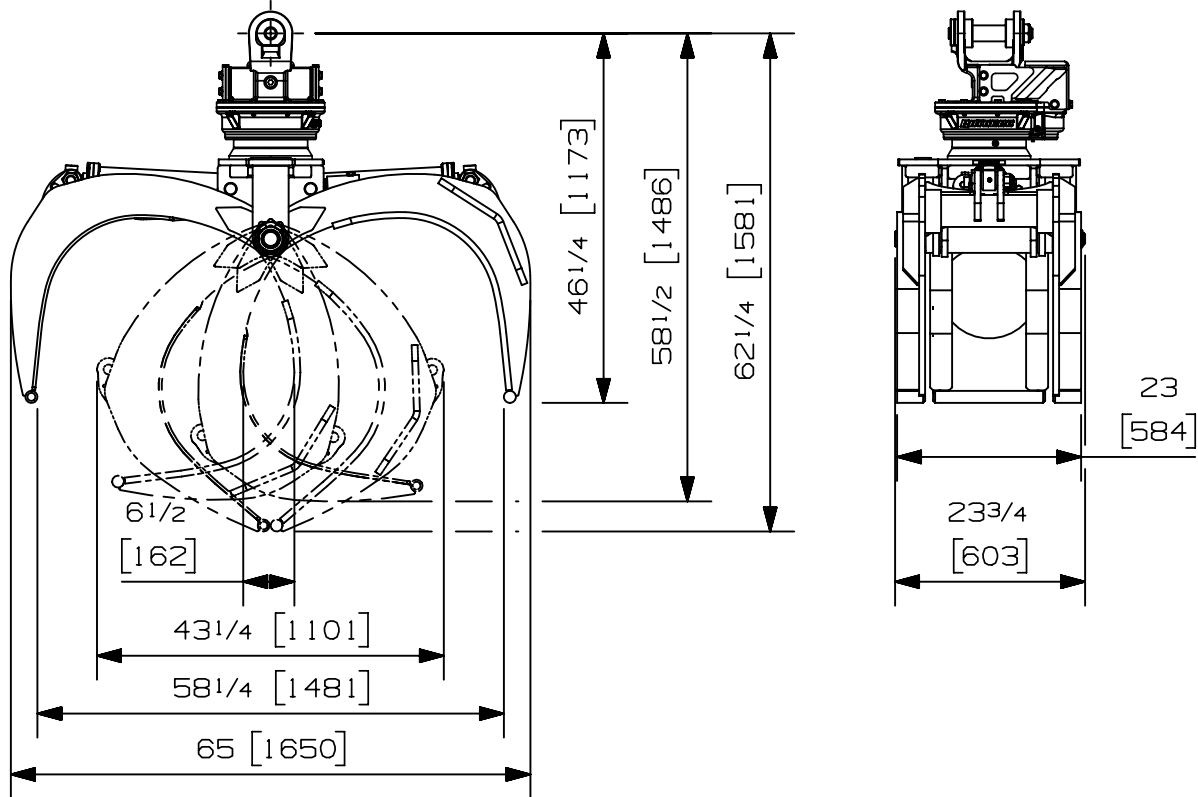

Max load:	- lb	- kg
Volume:	.28 cord of 8 ft	1.01 m ³
Area tip to tip:	4.48 ft ²	.42 m ²
Rotator lifting capacity:	22000 lb	9979 kg
Torque at relief pressure:	10700 lb-in	1209 Nm
	913 psi	63 bars
Weight:	995 lb	451 kg

We reserve the right to change specifications and to improve our products without notice or obligation.

07010-5233
05/01/2022 D.L.

Max load:	- lb	- kg
Volume:	.28 cord of 8 ft	1.01 m ³
Area tip to tip:	4.48 ft ²	.42 m ²
Rotator lifting capacity:	32000 lb	14515 kg
Torque at relief pressure:	12920 lb-in	1460 Nm
	1160 psi	80 bars
Weight:	1080 lb	490 kg

Rotator	Maximum pressure: 5000 psi 345 bars	Recommended flow: 9 gpm 34 l/min
Rotator recommended flow will produce a maximum speed of 30 rpm		

Cylinder	Diameter	Recommended pressure	Pressure range	Flow range	Lock valves
Standard	3 " (76 mm)	3400 psi (234 bars)	2800 - 4000 psi (193-276 bars)	11 - 16 gpm (42-61 l/min.)	Yes

Grapple cylinder maximum flow will theoretically produce a complete grapple open/close cycle in 4 seconds.

Options:

-
-
-
-

web site: www.rotobec.com

email: rotobec@rotobec.com

Rotobec Inc.: Head office serving OEM's and Eastern Canada Ph: (418) 383-3002 Fax: (418) 383-5334
Rotobec West: Branch serving Western Canada and Western USA Ph: (250) 765-1161 Fax: (250) 765-0035
Rotobec USA: Branch serving Eastern and Central USA Ph: (603) 444-2103 Fax: (603) 444-0327