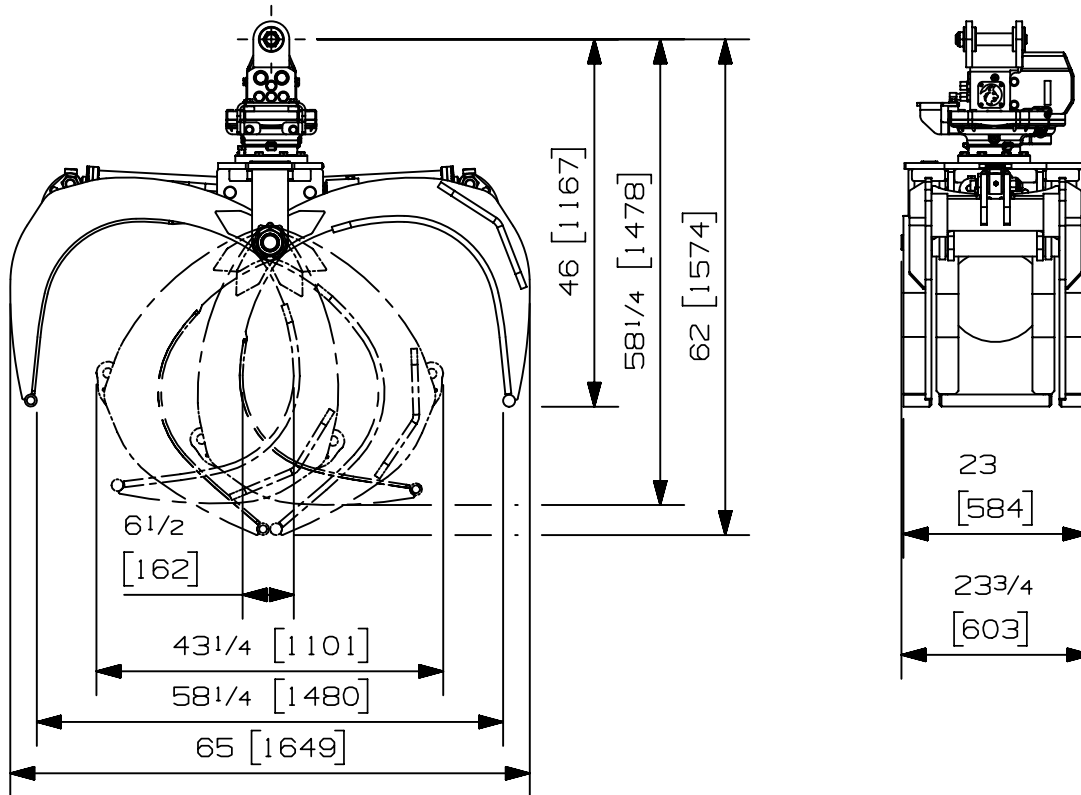

Max load:	- lb	- kg
Volume:	.28 cord of 8 ft	1.01 m ³
Area tip to tip:	4.48 ft ²	.42 m ²
Rotator lifting capacity:	22000 lb	9979 kg
Torque at relief pressure:	10700 lb-in	1209 Nm
	913 psi	63 bars
Weight:	995 lb	451 kg

Rotator	Maximum pressure: 5000 psi 345 bars	Recommended flow: 10 gpm 38 l/min
Rotator recommended flow will produce a maximum speed of 30 rpm		

Cylinder	Diameter	Recommended pressure	Pressure range	Flow range	Lock valves
Standard	3 " (76 mm)	3400 psi (234 bars)	2800 - 4000 psi (193-276 bars)	11 - 16 gpm (42-61 l/min.)	Yes

Grapple cylinder maximum flow will theoretically produce a complete grapple open/close cycle in 4 seconds.

Options:

-
-
-
-

web site: www.rotobec.com

email: rotobec@rotobec.com

Rotobec Inc.: Head office serving OEM's and Eastern Canada Ph: (418) 383-3002 Fax: (418) 383-5334
Rotobec West: Branch serving Western Canada and Western USA Ph: (250) 765-1161 Fax: (250) 765-0035
Rotobec USA: Branch serving Eastern and Central USA Ph: (603) 444-2103 Fax: (603) 444-0327

We reserve the right to change specifications and to improve our products without notice or obligation.

07010-5233
05/01/2022 D.L.

Max load:	- lb	- kg
Volume:	.28 cord of 8 ft	1.01 m ³
Area tip to tip:	4.48 ft ²	.42 m ²
Rotator lifting capacity:	32000 lb	14515 kg
Torque at relief pressure:	12920 lb-in	1460 Nm
	1160 psi	80 bars
Weight:	1080 lb	490 kg