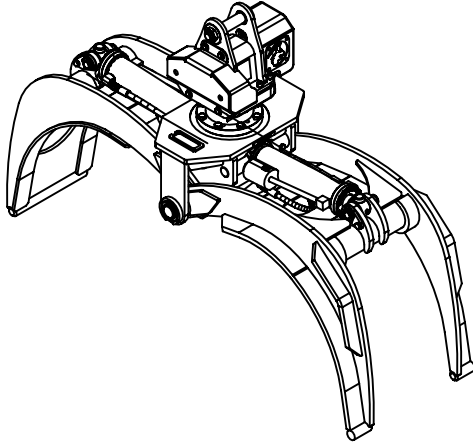

Charge max:	- lb	- kg
Volume:	.28 corde de 8 pi	1.00 m³
Aire pointe à pointe:	4.40 pi²	.41 m²
Capacité de levage du rotateur:	14000 lb	6350 kg
Couple à la pression régulée:	8450 lb-po	955 Nm
	913 psi	63 bars
Poids:	985 lb	447 kg

Rotateur	Pression maximum: 5000 psi 345 bars	Débit recommandé: 8 gpm 30 l/min
Le débit recommandé, pour la rotation générera une vitesse maximum de 30 rpm		

Cylindre	Diametre	Pression Recommandé	Plage de Pression	Plage de débit	Soupape retenue
Standard	3 " (76 mm)	3400 psi (234 bars)	2800 - 4000 psi (193-276 bars)	11 - 16 gpm (42-61 l/min.)	Oui

Le débit maximum pour les cylindres du grappin générera théoriquement un cycle ouvert/fermer en 4 secondes.