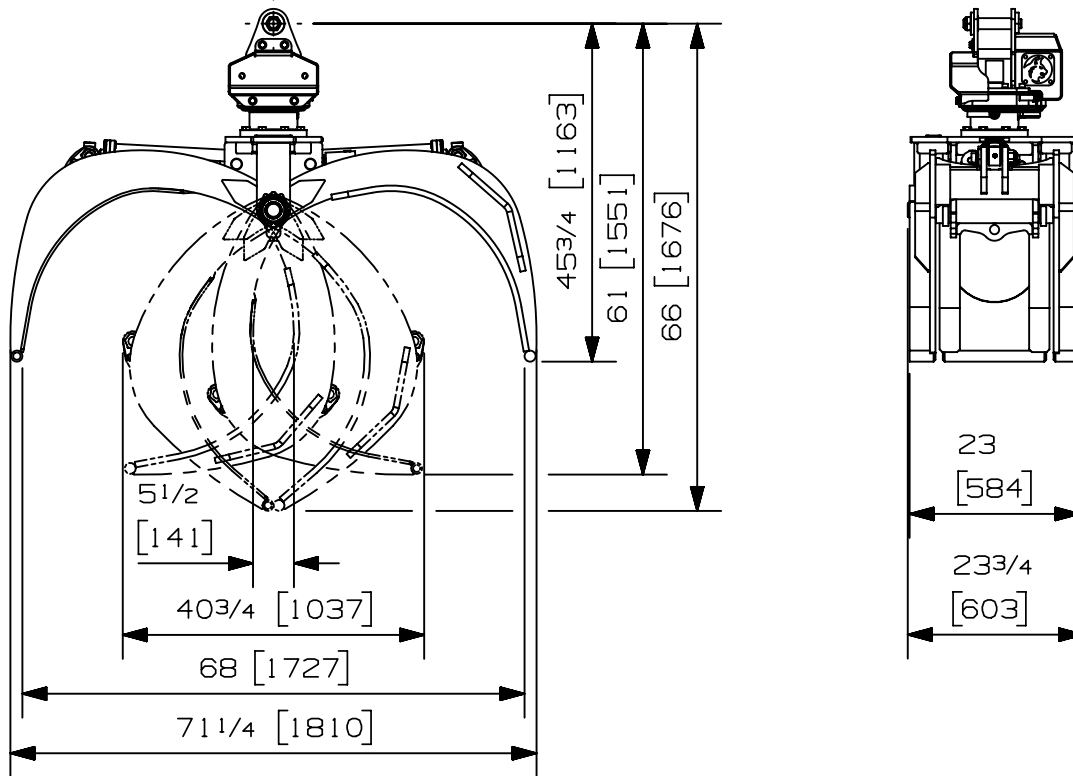

Max load:	- lb	- kg
Volume:	.28 cord of 8 ft	1.00 m³
Area tip to tip:	4.40 ft²	.41 m²
Rotator lifting capacity:	14000 lb	6350 kg
Torque at relief pressure:	8450 lb-in	955 Nm
	913 psi	63 bars
Weight:	985 lb	447 kg

Rotator	Maximum pressure: 5000 psi 345 bars	Recommended flow: 8 gpm 30 l/min
Rotator recommended flow will produce a maximum speed of 30 rpm		

Cylinder	Diameter	Recommended pressure	Pressure range	Flow range	Lock valves
Standard	3 " (76 mm)	3400 psi (234 bars)	2800 - 4000 psi (193-276 bars)	11 - 16 gpm (42-61 l/min.)	Yes

Grapple cylinder maximum flow will theoretically produce a complete grapple open/close cycle in 4 seconds.