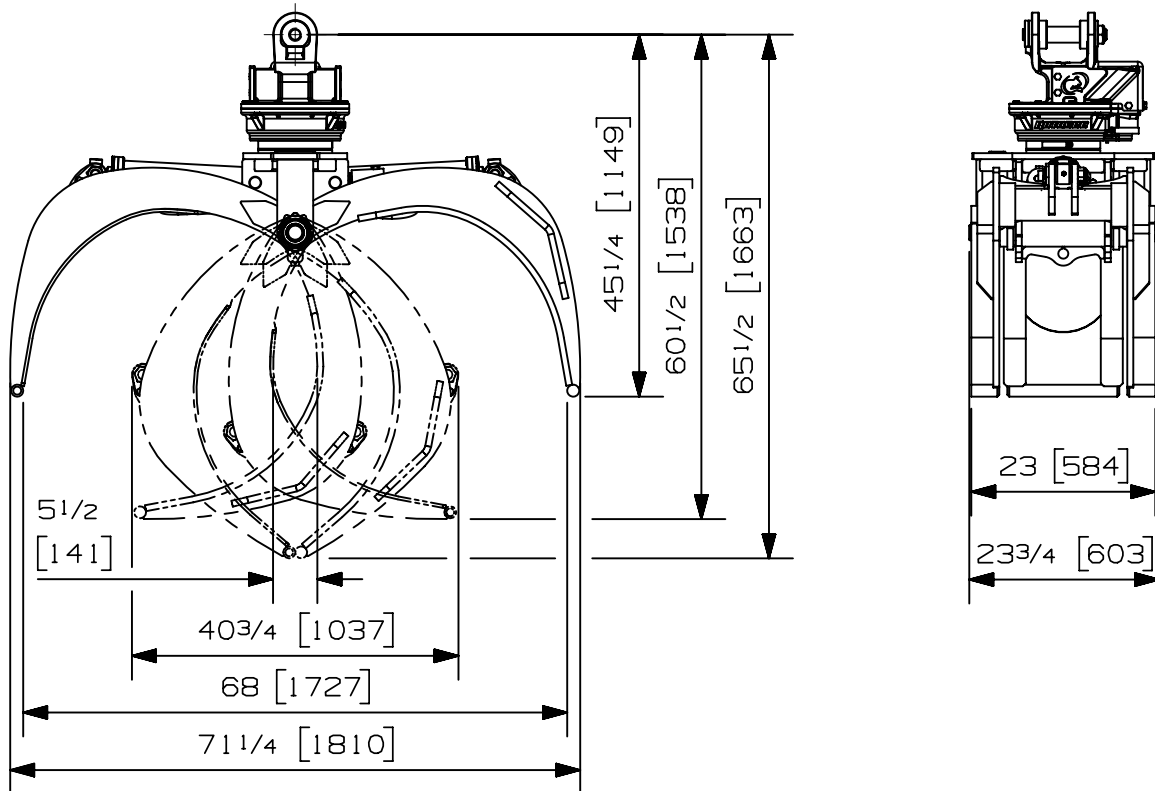

Max load:	- lb	- kg
Volume:	.28 cord of 8 ft	1.00 m ³
Area tip to tip:	4.40 ft ²	.41 m ²
Rotator lifting capacity:	22000 lb	9979 kg
Torque at relief pressure:	10700 lb-in	1209 Nm
	913 psi	63 bars
Weight:	1005 lb	456 kg

We reserve the right to change specifications and to improve our products without notice or obligation.

07008-9706
05/01/2022 D.L.

Max load:	n/a lb	n/a kg
Volume:	n/a y ³	n/a m ³
Area tip to tip:	4.40 ft ²	.41 m ²
Rotator lifting capacity:	25000 lb	11340 kg
Torque at relief pressure:	16150 lb-in 1450 psi	1825 Nm 100 bars
Weight:	1055 lb	479 kg

Rotator	Maximum pressure: 5000 psi 345 bars	Recommended flow: 9 gpm 34 l/min
Rotator recommended flow will produce a maximum speed of 30 rpm		

Cylinder	Diameter	Recommended pressure	Pressure range	Flow range	Lock valves
Standard	3 " (76 mm)	3250 psi (224 bars)	2800-4000 psi (193-276 bars)	11-16 gpm (42-61 l/min.)	oui

Grapple cylinder maximum flow will theoretically produce a complete grapple open/close cycle in 4 seconds.

Options:

-
-
-
-

web site: www.rotobec.com

email: rotobec@rotobec.com

Rotobec Inc.: Head office serving OEM's and Eastern Canada Ph: (418) 383-3002 Fax: (418) 383-5334
Rotobec West: Branch serving Western Canada and Western USA Ph: (250) 765-1161 Fax: (250) 765-0035
Rotobec USA: Branch serving Eastern and Central USA Ph: (603) 444-2103 Fax: (603) 444-0327