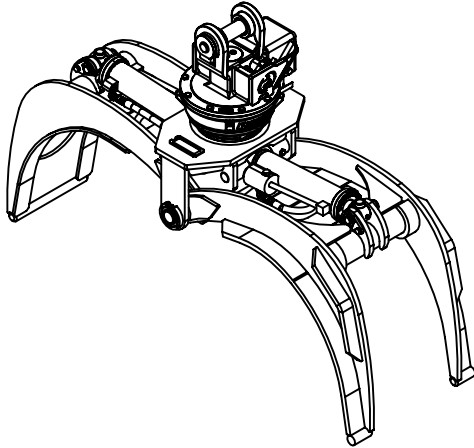

Max load:	- lb	- kg
Volume:	.28 cord of 8 ft	1.00 m ³
Area tip to tip:	4.40 ft ²	.41 m ²
Rotator lifting capacity:	22000 lb	9979 kg
Torque at relief pressure:	10700 lb-in	1209 Nm
	913 psi	63 bars
Weight:	1005 lb	456 kg

Grapple cylinder maximum flow will theoretically produce a complete grapple open/close cycle in 4 seconds.

Options:

-
-
-
-

web site: www.rotobec.com

email: rotobec@rotobec.com

Rotobec Inc.: Head office serving OEM's and Eastern Canada Ph: (418) 383-3002 Fax: (418) 383-5334
 Rotobec West: Branch serving Western Canada and Western USA Ph: (250) 765-1161 Fax: (250) 765-0035
 Rotobec USA: Branch serving Eastern and Central USA Ph: (603) 444-2103 Fax: (603) 444-0327

We reserve the right to change specifications and to improve our products without notice or obligation.

07008-9706
05/01/2022 D.L.

Max load:	n/a lb	n/a kg
Volume:	n/a y ³	n/a m ³
Area tip to tip:	4.40 ft ²	.41 m ²
Rotator lifting capacity:	25000 lb	11340 kg
Torque at relief pressure:	16150 lb-in 1450 psi	1825 Nm 100 bars
Weight:	1055 lb	479 kg