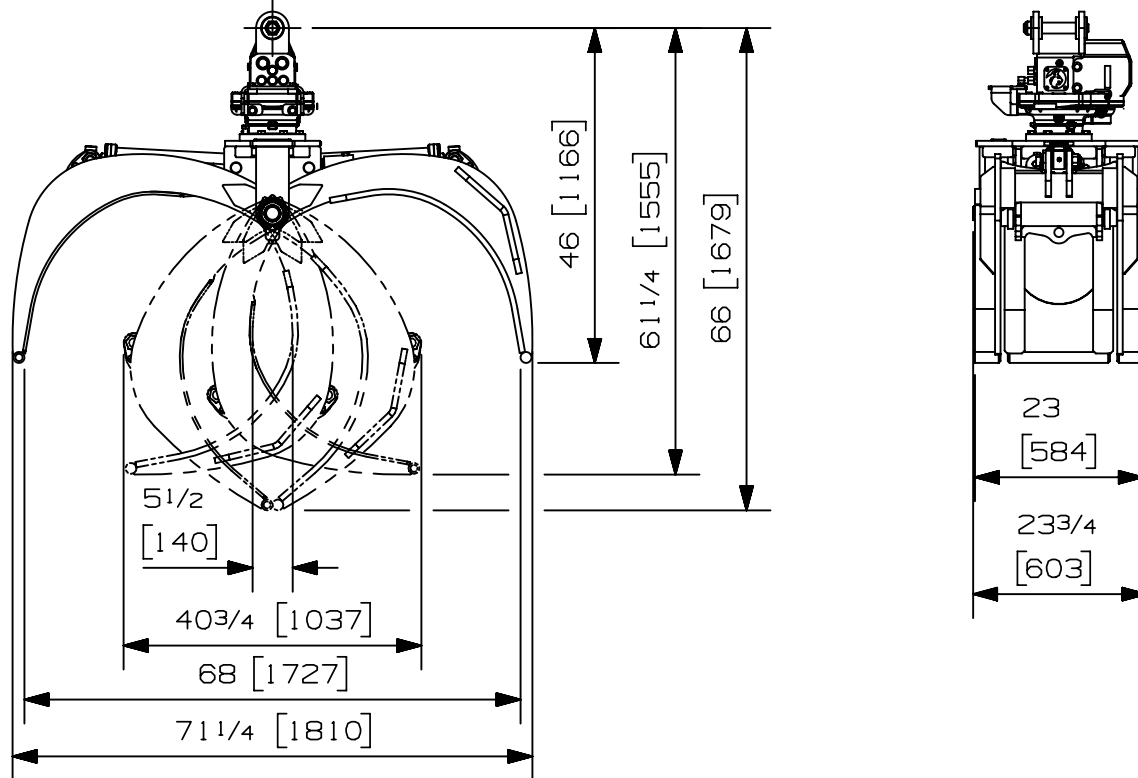

Max load:	- lb	- kg
Volume:	.28 cord of 8 ft	1.00 m ³
Area tip to tip:	4.40 ft ²	.41 m ²
Rotator lifting capacity:	22000 lb	9979 kg
Torque at relief pressure:	10700 lb-in	1209 Nm
	913 psi	63 bars
Weight:	1005 lb	456 kg

Rotator	Maximum pressure: 5000 psi 345 bars	Recommended flow: 10 gpm 38 l/min
Rotator recommended flow will produce a maximum speed of 30 rpm		

Cylinder	Diameter	Recommended pressure	Pressure range	Flow range	Lock valves
Standard	3 " (76 mm)	3400 psi (234 bars)	2800 - 4000 psi (193-276 bars)	11 - 16 gpm (42-61 l/min.)	Yes

Grapple cylinder maximum flow will theoretically produce a complete grapple open/close cycle in 4 seconds.

Options:

-
-
-
-

web site: www.rotobec.com

email: rotobec@rotobec.com

Rotobec Inc.: Head office serving OEM's and Eastern Canada Ph: (418) 383-3002 Fax: (418) 383-5334
 Rotobec West: Branch serving Western Canada and Western USA Ph: (250) 765-1161 Fax: (250) 765-0035
 Rotobec USA: Branch serving Eastern and Central USA Ph: (603) 444-2103 Fax: (603) 444-0327

We reserve the right to change specifications and to improve our products without notice or obligation.

07008-9706
05/01/2022 D.L.

Max load:	n/a lb	n/a kg
Volume:	n/a y ³	n/a m ³
Area tip to tip:	4.40 ft ²	.41 m ²
Rotator lifting capacity:	25000 lb	11340 kg
Torque at relief pressure:	16150 lb-in 1450 psi	1825 Nm 100 bars
Weight:	1055 lb	479 kg