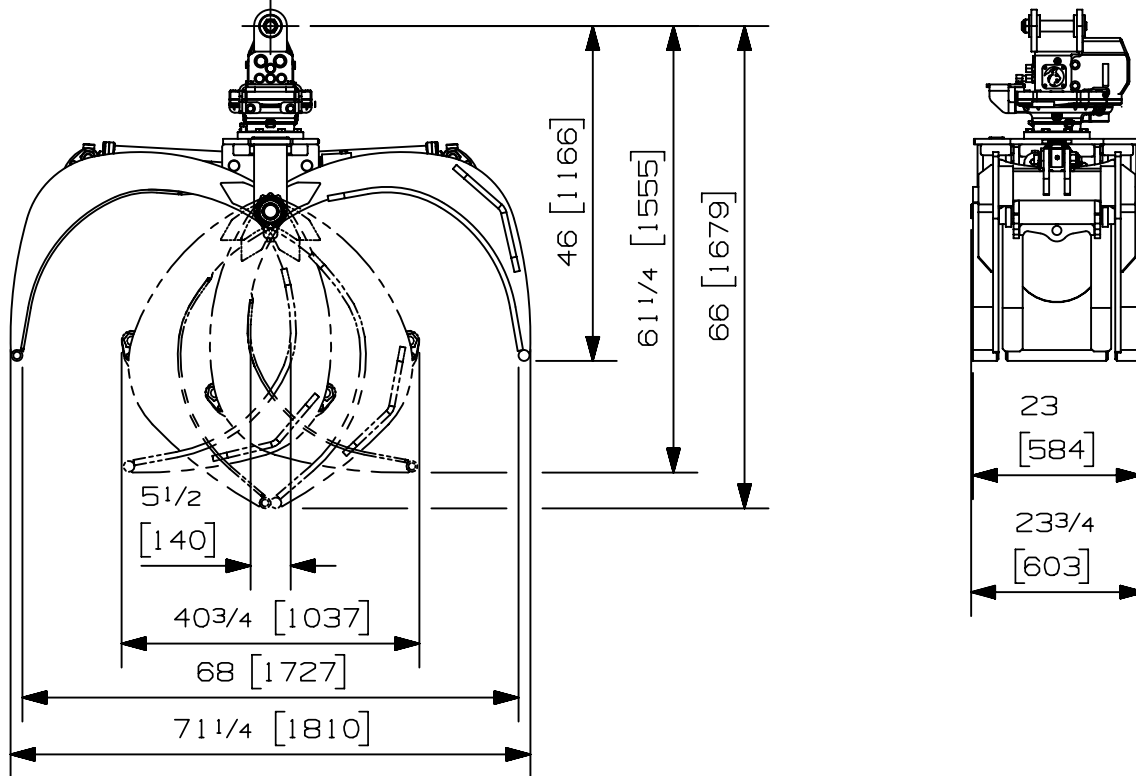

Tél: (603) 444-2103 Fax: (603) 444-0327

Nous nous réservons le droit de modifier nos spécifications et d'améliorer nos produits sans autres avis ou obligations.

07009-1086

04/03/19 **D.L.**

Max load:	- lb	- kg
Volume:	.28 cord of 8 ft	1.00 m ³
Area tip to tip:	4.40 ft ²	.41 m ²
Rotator lifting capacity:	22000 lb	9979 kg
Torque at relief pressure:	10700 lb-in	1209 Nm
	913 psi	63 bars
Weight:	1005 lb	456 kg

Rotator	Maximum pressure: 5000 psi 345 bars	Recommended flow: 10 gpm 38 l/min
Rotator recommended flow will produce a maximum speed of 30 rpm		

Cylinder	Diameter	Recommended pressure	Pressure range	Flow range	Lock valves
Standard	3 " (76 mm)	3400 psi (234 bars)	2800 - 4000 psi (193-276 bars)	11 - 16 gpm (42-61 l/min.)	Yes

Grapple cylinder maximum flow will theoretically produce a complete grapple open/close cycle in 4 seconds.

Options:

-
-
-
-

web site: www.rotobec.com

email: rotobec@rotobec.com

Rotobec Inc.: Head office serving OEM's and Eastern Canada Ph: (418) 383-3002 Fax: (418) 383-5334
Rotobec West: Branch serving Western Canada and Western USA Ph: (250) 765-1161 Fax: (250) 765-0035
Rotobec USA: Branch serving Eastern and Central USA Ph: (603) 444-2103 Fax: (603) 444-0327