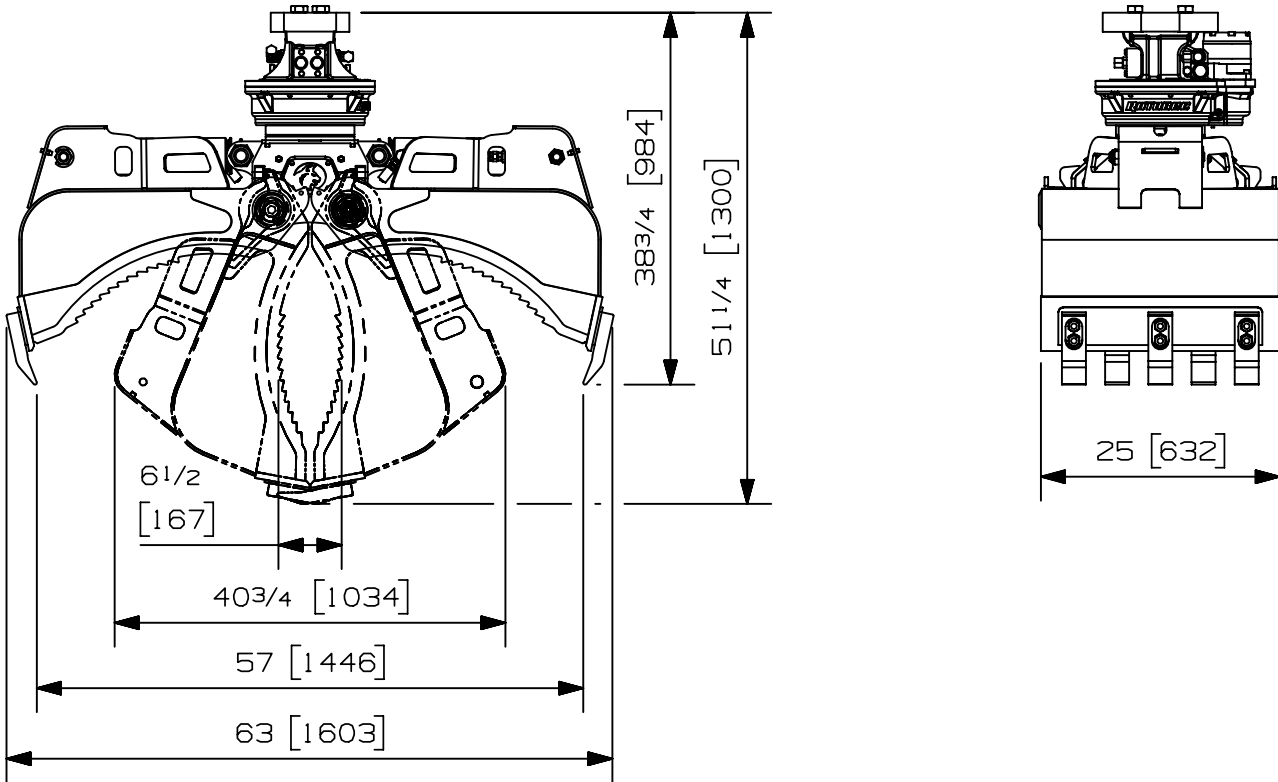

Max load:	- lb	- kg
Volume:	.25 y³	.19 m³
Area tip to tip:	- ft²	- m²
Rotator lifting capacity:	25000 lb	11340 kg
Torque at relief pressure:	15720 lb-in 913 psi	1776 Nm 63 bars
Weight:	950 lb	431 kg

Rotator	Maximum pressure: 4200 psi 290 bars	Recommended flow: 10 gpm 38 l/min
Rotator recommended flow will produce a maximum speed of 21 rpm		

Cylinder	Diameter	Recommended pressure	Pressure range	Flow range	Lock valves
Standard	3 " (76 mm)	3700 psi (255 bars)	3200 - 4200 psi (221-290 bars)	9 - 13 gpm (34-49 l/min.)	No

Grapple cylinder maximum flow will theoretically produce a complete grapple open/close cycle in 4 seconds.