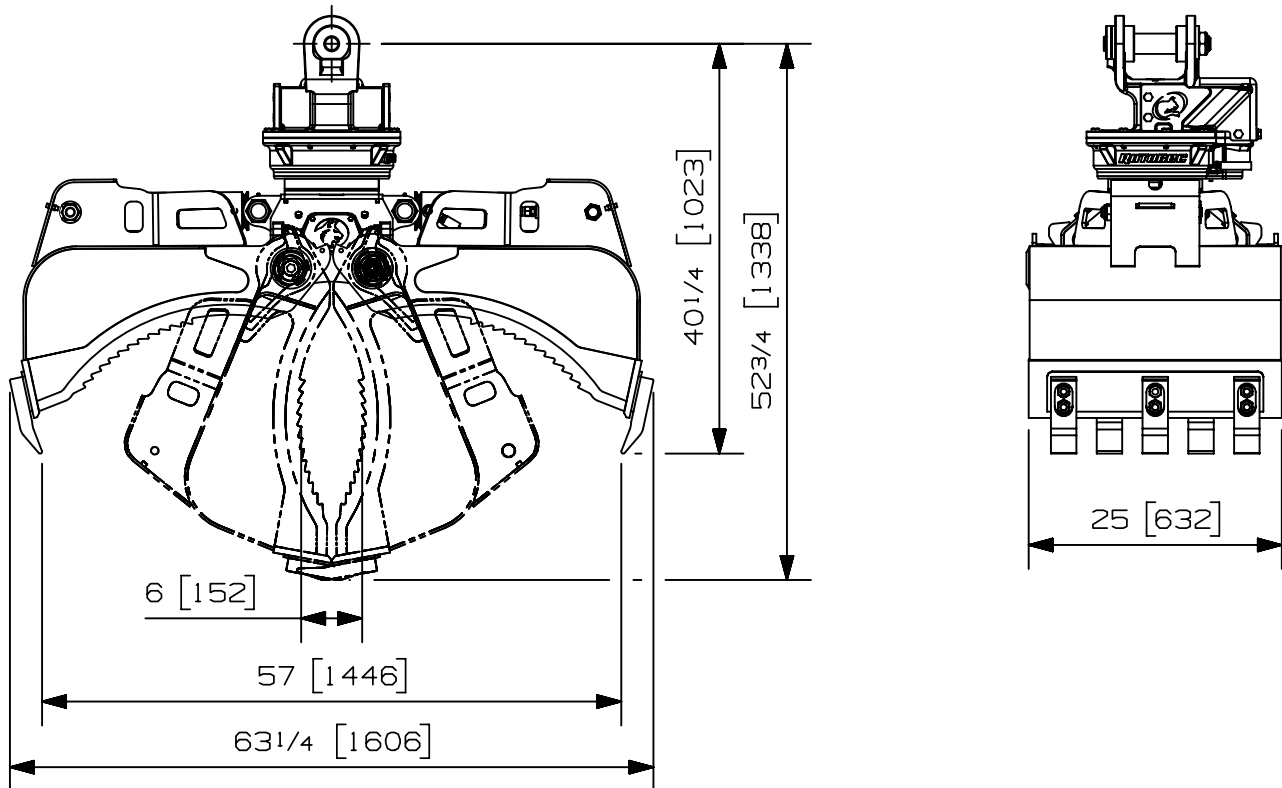

Max load:	- lb	- kg
Volume:	.25 y³	.19 m³
Area tip to tip:	.65 ft²	.06 m²
Rotator lifting capacity:	25000 lb	11340 kg
Torque at relief pressure:	16150 lb-in	1825 Nm
	1450 psi	100 bars
Weight:	925 lb	420 kg

Rotator	Maximum pressure: 5000 psi	345 bars	Recommended flow: 9 gpm	34 l/min
Rotator recommended flow will produce a maximum speed of 30 rpm				

Cylinder	Diameter	Recommended pressure	Pressure range	Flow range	Lock valves
Standard	3 " (76 mm)	3700 psi (255 bars)	3200 - 4200 psi (221-290 bars)	9 - 13 gpm (34-49 l/min.)	No

Grapple cylinder maximum flow will theoretically produce a complete grapple open/close cycle in 4 seconds.