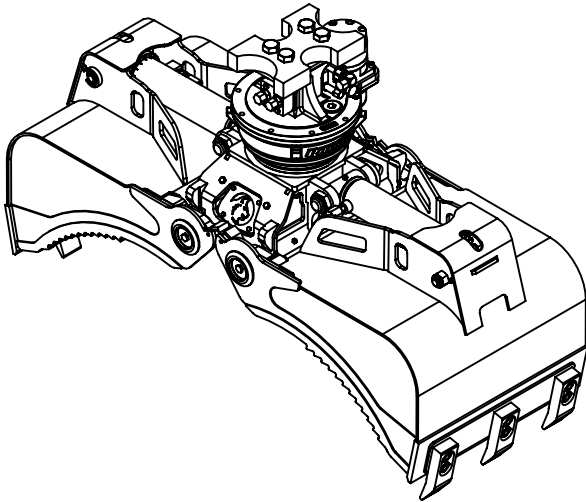

Grapple cylinder maximum flow will theoretically produce a complete grapple open/close cycle in 4 seconds.

Options:

-
-
-
-

web site: www.rotobec.com

email: rotobec@rotobec.com

Rotobec Inc.: Head office serving OEM's and Eastern Canada Ph: (418) 383-3002 Fax: (418) 383-5334
 Rotobec West: Branch serving Western Canada and Western USA Ph: (250) 765-1161 Fax: (250) 765-0035
 Rotobec USA: Branch serving Eastern and Central USA Ph: (603) 444-2103 Fax: (603) 444-0327

We reserve the right to change specifications and to improve our products without notice or obligation.

07008-2892
15/04/21 D.L.

Max load:	- lb	- kg
Volume:	.25 y ³	.19 m ³
Area tip to tip:	- ft ²	- m ²
Rotator lifting capacity:	25000 lb	11340 kg
Torque at relief pressure:	15720 lb-in 913 psi	1776 Nm 63 bars
Weight:	950 lb	431 kg